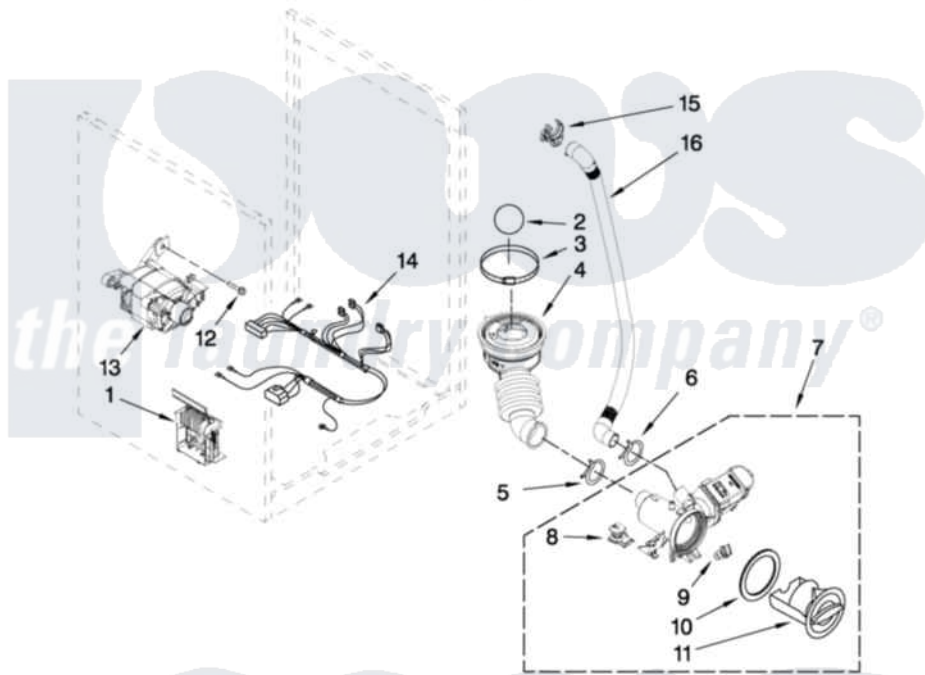

# Whirlpool WFW9410XW00 06 - PUMP AND MOTOR PARTS

## PUMP AND MOTOR PARTS

For Model: WFW9410XW00  
(White)

FOR ORDERING INFORMATION REFER TO PARTS PRICE LIST

W10315511

9

### Whirlpool Residential Whirlpool WFW9410XW00 Washer Parts Parts Diagram 06 - PUMP AND MOTOR PARTS

Click on the part number to view part

Item	Original Part Number	Replaced By	Status	Part Description
1	<a href="#">8183196</a>			Motor Control Unit
2	<a href="#">W10121657</a>			Ball
3	8181734	<a href="#">696392</a>		Hose Clamp
4	<a href="#">8181732</a>			Hose, Tub To Pump
5	8181753	<a href="#">285655</a>		Clamp, Hose
6	8181752	<a href="#">3367052</a>		Clamp, Hose
7	8182821	<a href="#">280187</a>		Pump-Water
8	<a href="#">8182820</a>			Grommet, Damper
9	<a href="#">8182816</a>			Grommet, Damper
10	<a href="#">8181736</a>			Seal, Filter Cap
11	<a href="#">8183027</a>			Cap, Filter
12	<a href="#">W10128585</a>			Bolt, Motor
13	<a href="#">8182793</a>			Motor, Drive
14	<a href="#">W10189680</a>			Harness, Motor
15	<a href="#">8182209</a>			Retainer, Drain Hose
16	8181740	<a href="#">W10003250</a>		Hose, Drain-Inner