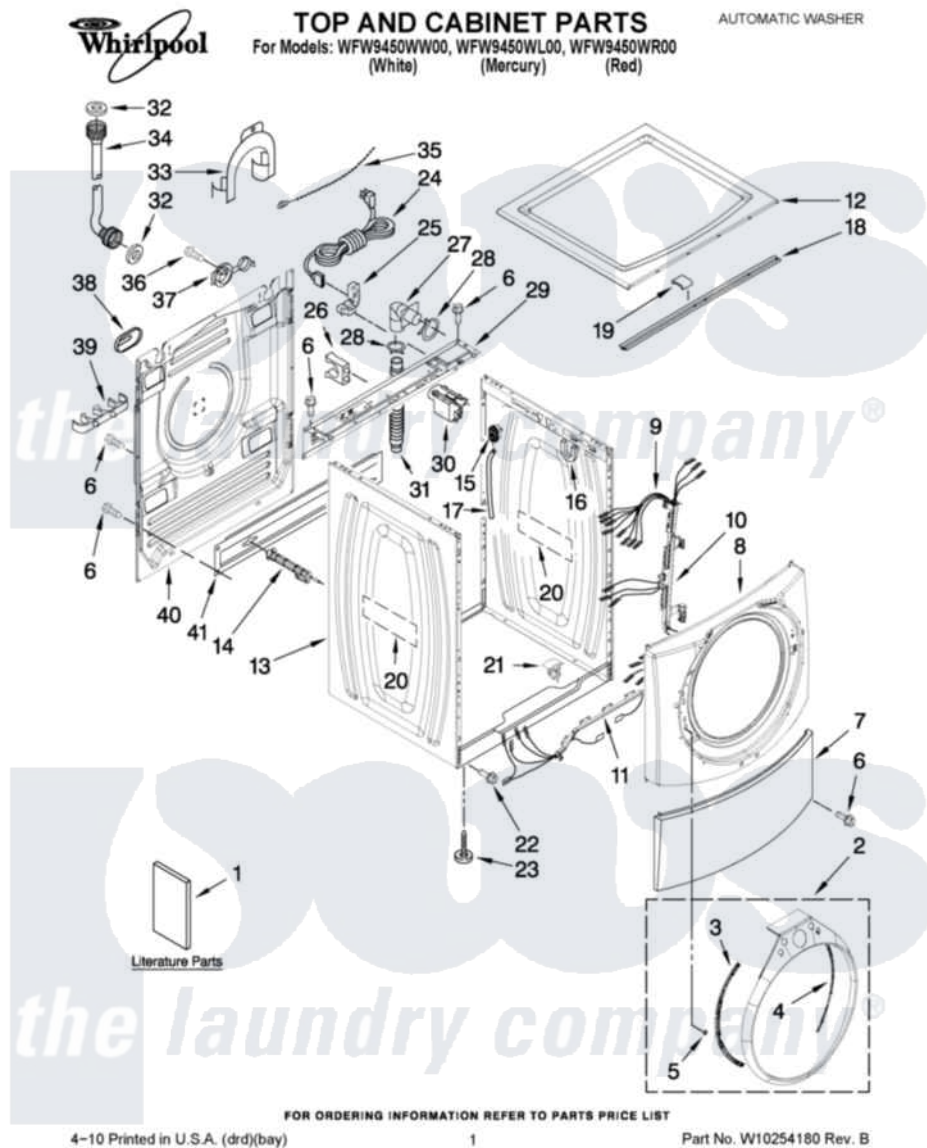

Whirlpool WFW9450WW00 01 - TOP AND CABINET PARTS

Whirlpool Residential Whirlpool WFW9450WW00 Washer Parts Parts Diagram 01 - TOP AND CABINET PARTS
 Click on the part number to view part

Item	Original Part Number	Replaced By	Status	Part Description
1	W10254043		Not Available	USE & CARE GUIDE
"	W10217131		Not Available	Tech Sheet
"	W10252488		Not Available	ENERGY GUIDE
2	W10252106	W10268529		Ring-Trim
"	W10252100	W10252099		Ring-Trim
"	W10252094	W10252095		Ring-Trim
3	W10015770	8183208		Bracket, Trim Fixation
4	W10015780	8183209		Bracket, Trim Fixation
5	W10029650	8183210		Clip, Trim
6	W10015090	489442		Screw 3 2217757 Roller, Front
7	W10003640	8181643		Toe Panel
"	W10252795			Toe Panel
"	W10245126			Toe Panel
8	W10015580	W10015590		Panel
"	W10252793	W10252794		Panel
"	W10252788	W10245125		Panel