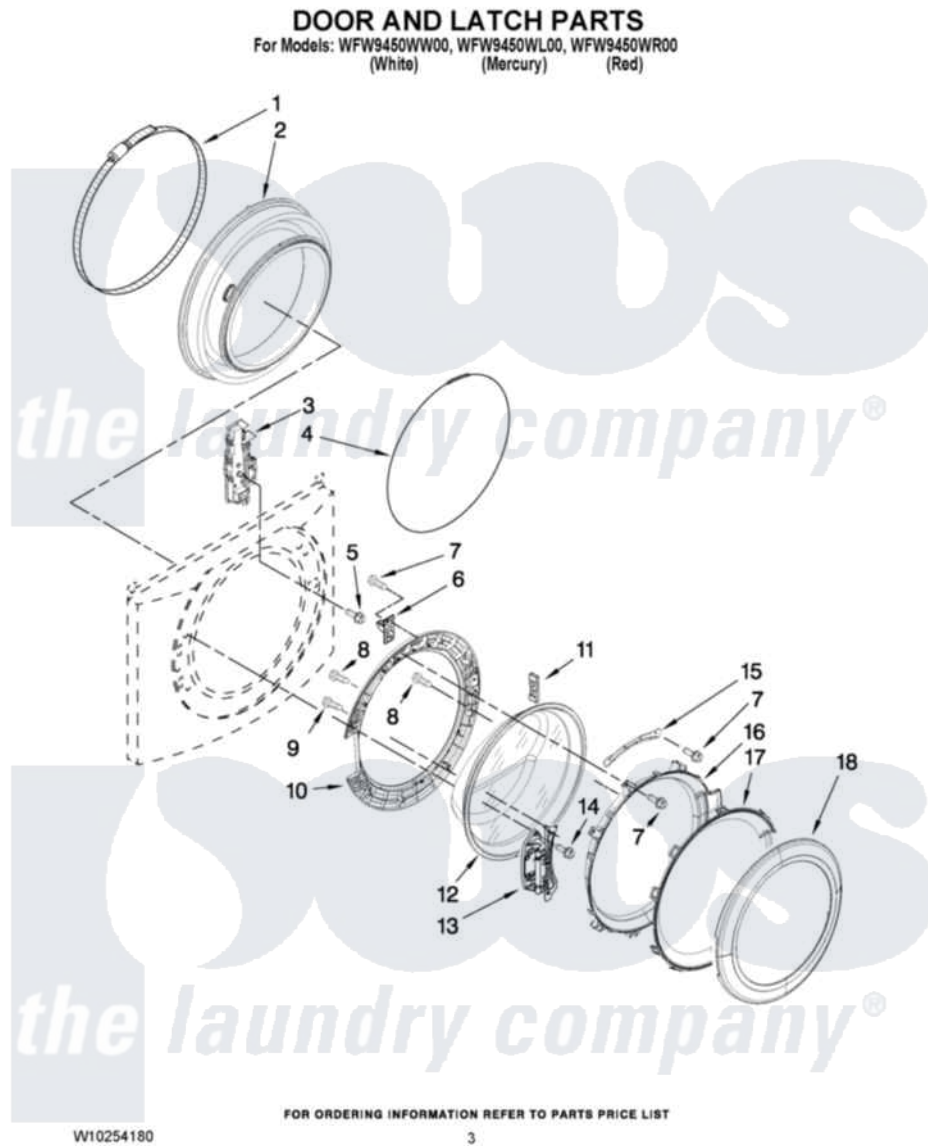

# Whirlpool WFW9450WW00 02 - DOOR AND LATCH PARTS

Whirlpool [Residential Whirlpool WFW9450WW00 Washer Parts](#) Parts Diagram 02 - DOOR AND LATCH PARTS  
Click on the part number to view part

Item	Original Part Number	Replaced By	Status	Part Description
1	<a href="#">8182210</a>			Clamp, Bellow
2	W10003800	<a href="#">8182119</a>		Bellow
3	8540772	<a href="#">W10253483</a>		Lock, Door
4	W10003490	<a href="#">8182211</a>		Clamp, Bellow To Front Panel
5	<a href="#">8540725</a>			Screw
6	W10003390	<a href="#">W10217552</a>		Hook, Door
7	8540513	<a href="#">8182214</a>		Screw
8	8540282	<a href="#">8181661</a>		Screw, Actuator
9	8540284	<a href="#">8181660</a>		Screw
10	W10003370	<a href="#">8183195</a>		Frame, Door Back Support
11	W10003430	<a href="#">W10128586</a>		Clamp, Glass Support
12	W10135912	<a href="#">8181655</a>		Glass, Door
13	W10200695	<a href="#">8183202</a>		Hinge, Door
14	W10015090	<a href="#">489442</a>		Screw 3 2217757 Roller, Front
15	W10003440	<a href="#">W10295703</a>		Clamp, Glass
16	W10005220	<a href="#">8183256</a>		Frame, Door Front Support