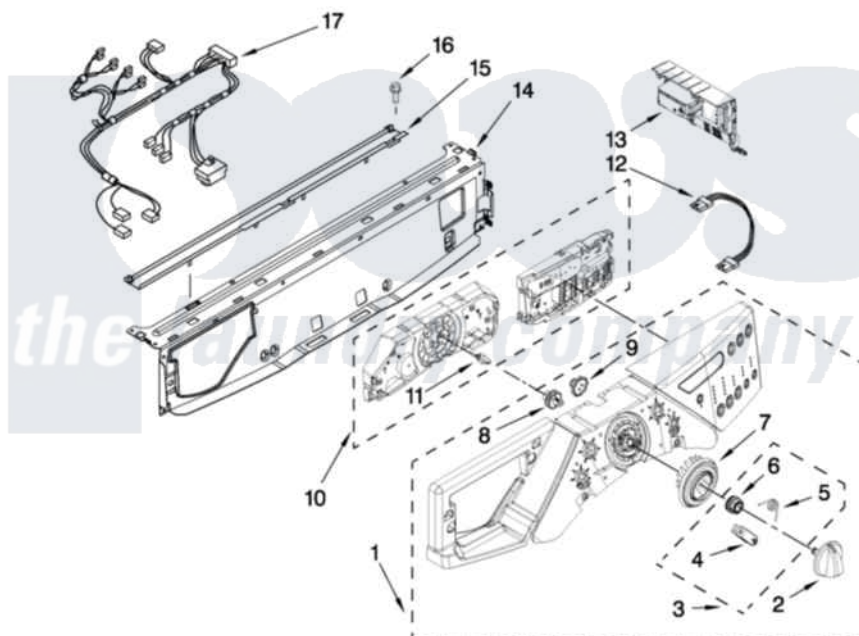

Whirlpool WFW9450WW00 03 - CONTROL PANEL PARTS

CONTROL PANEL PARTS

For Models: WFW9450WW00 (White), WFW9450WL00 (Mercury), WFW9450WR00 (Red)

FOR ORDERING INFORMATION REFER TO PARTS PRICE LIST

Whirlpool Residential Whirlpool WFW9450WW00 Washer Parts Parts Diagram 03 - CONTROL PANEL PARTS
 Click on the part number to view part

Item	Original Part Number	Replaced By	Status	Part Description
1	W10251430			Panel, Control
"	W10251425			Panel, Control
"	W10251423			Panel, Control
2	W10190685			Knob, Control
3	W10133927			Wheel, Detent Kit
4	W10131661	W10133927		Wheel, Detent Kit
5	W10131377	W10133927		Wheel, Detent Kit
6	W10131378	W10133927		Wheel, Detent Kit
7	W10131376	W10012410		Knob, Light Ring
8	W10131381			Wheel, Encoder
9	W10131382	W10012440		Retainer-Snap
10	W10282183			User Interface, Center And Right
11	8183177			Adapter, Encoder Wheel
12	W10067000			Harness, Wiring
13	W10251745			Microcomputer, Machine Control

14	W10059240		Brace, Front Top
15	W10003700	8183204	Channel, Water
16	W10015090	489442	Screw 3 2217757 Roller, Front
17	W10251589		Harness, Wiring