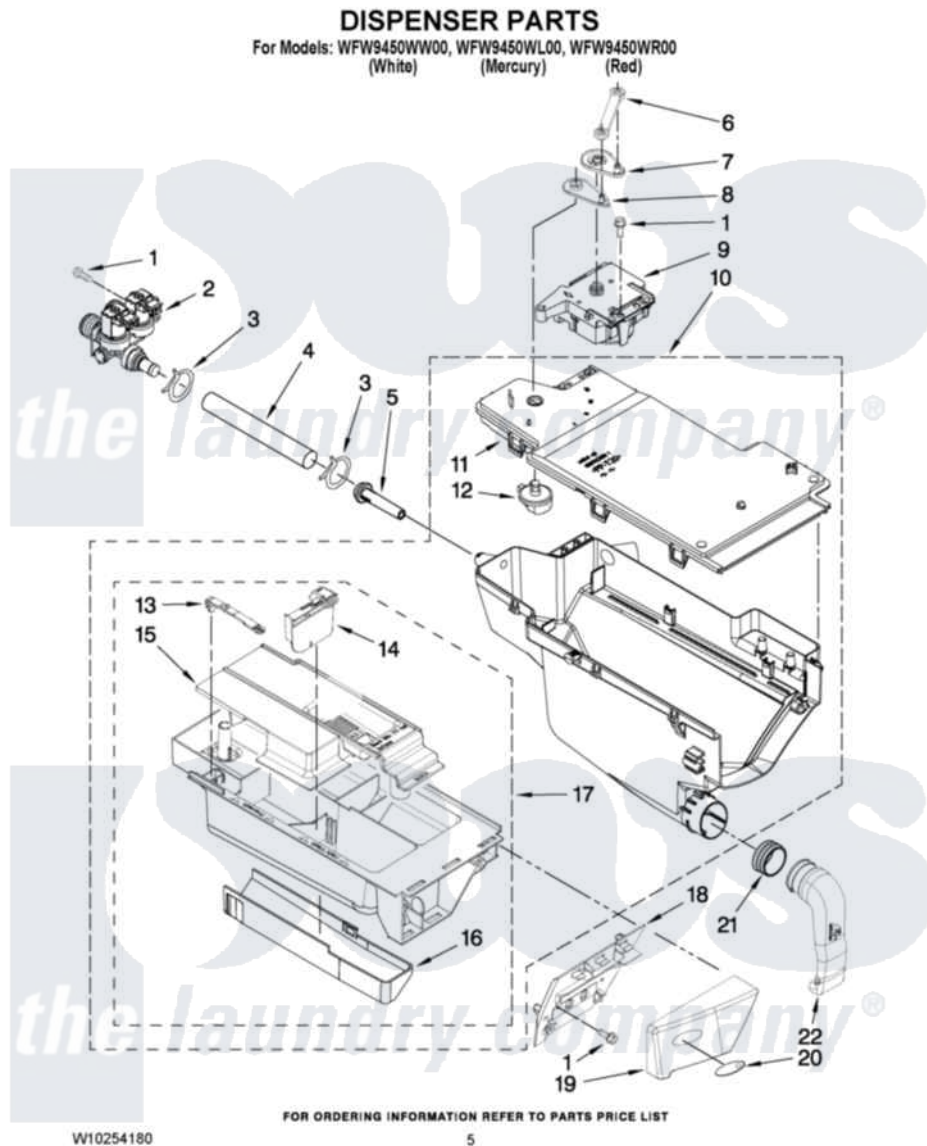

Whirlpool WFW9450WW00 04 - DISPENSER PARTS

Whirlpool [Residential Whirlpool WFW9450WW00 Washer Parts](#) Parts Diagram 04 - DISPENSER PARTS
Click on the part number to view part

Item	Original Part Number	Replaced By	Status	Part Description
1	8540282	8181661		Screw, Actuator
2	8540751			Valve, Water Inlet
3	370450	596669		Clamp, Manifold
4	8540065			Hose, Valve To Dispenser
5	8540042	8183181		Nozzle, Inlet
6	W10003830	8183183		Lever, Water Distribution
7	W10003190	8183184		Cam, Actuator
8	W10003180	W10161052		Lever, Water Distribution
9	W10163975	W10352973		Actuator
10	W10074160	W10157886		Dispenser, Complete
11	W10005080	W10164400		Plate, Distribution
12	W10003110	8181712		Nozzle, Distribution
13	W10003170	8181721		Hook, Drawer
14	W10015200	W10121596		Separator, With Selection Slider
15	W10003150	W10121598		Syphon, Bleach/Softener
16	W10003140	8183179		Cover, Detergent Drawer

17	W10015190	8183173	Drawer, Detergent
18	W10156617		Bracket, Handle Fixation
19	W10251722	W10256728	Handle
"	W10251720	W10256729	Handle
"	W10251719	W10256730	Handle
20	3400981	8183253	Medallion
21	W10003360	8181747	Seal
22	W10005300	8181718	Tube, Dispenser To Bellow