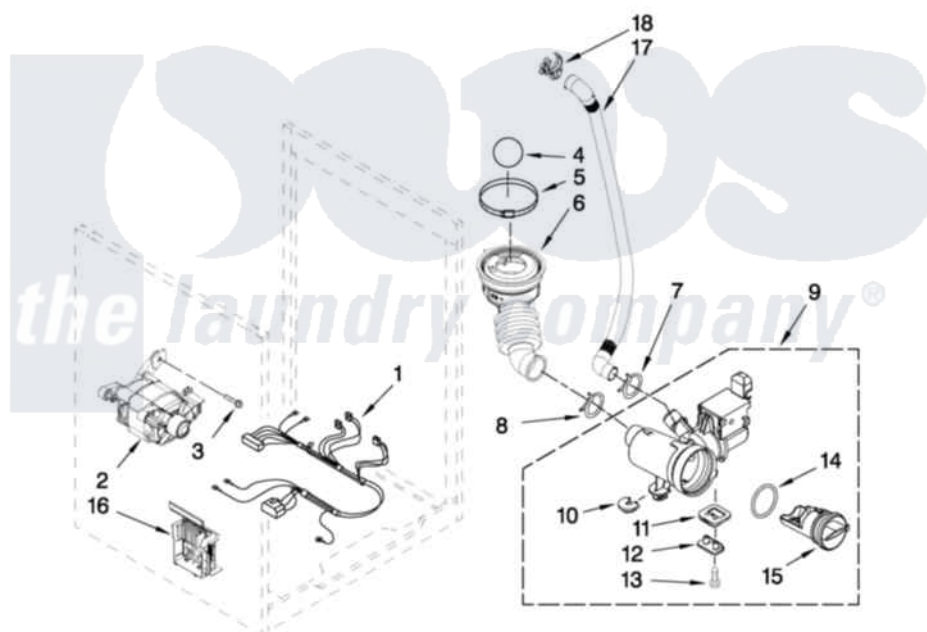

Whirlpool WFW9450WW00 06 - PUMP AND MOTOR PARTS

PUMP AND MOTOR PARTS

For Models: WFW9450WW00 (White) WFW9450WL00 (Mercury) WFW9450WR00 (Red)

W10254180

FOR ORDERING INFORMATION REFER TO PARTS PRICE LIST

9

Whirlpool [Residential Whirlpool WFW9450WW00 Washer Parts](#) Parts Diagram 06 - PUMP AND MOTOR

PARTS

[Click on the part number to view part](#)

Item	Original Part Number	Replaced By	Status	Part Description
1	W10004420	W10186674		Harness, Motor
2	W10140583			Motor, Drive
3	8540134			Bolt, Motor
4	W10003330	W10121657		Ball
5	8540008			Clamp
6	W10003240	8181732		Hose, Tub To Pump
7	356138			Clamp, Hose
8	370448	616099		Clamp
9	W10117829	W10130913		Pump
10	W10034820			Foot, Rubber
11	W10034830			Foot, Rubber
12	8540033			Cap, Right Foot
13	8533964			Screw, 10-16 X 1.25
14	8540025	W10130913		Pump
15	8540996	W10130913		Pump
16	W10015480	W10384846		Motor Control Unit