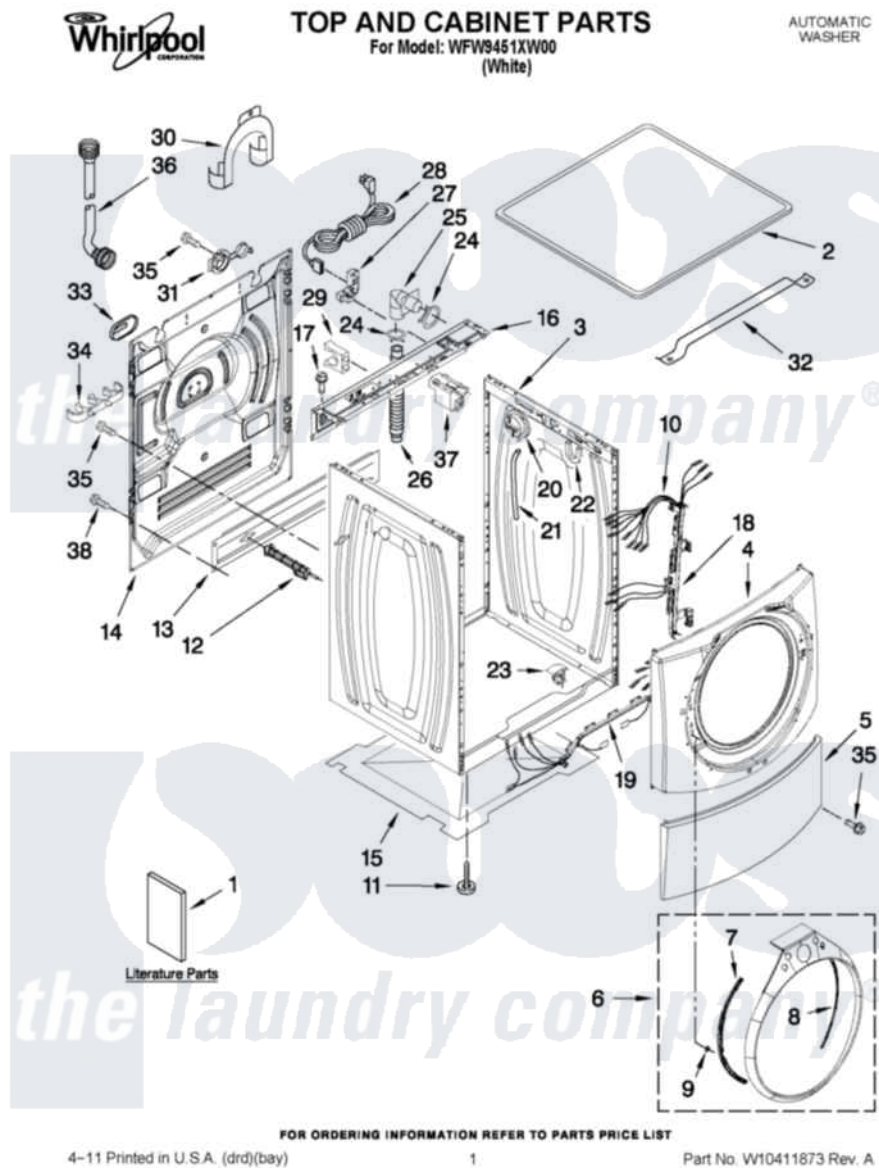

Whirlpool WFW9451XW00 01 - TOP AND CABINET PARTS

Whirlpool [Residential Whirlpool WFW9451XW00 Washer Parts](#) Parts Diagram 01 - TOP AND CABINET PARTS
Click on the part number to view part

Item	Original Part Number	Replaced By	Status	Part Description
1	W10357484		Not Available	USE & CARE GUIDE
"	W10250503		Not Available	Tech Sheet
"	8183017		Not Available	Quick Start Guide
"	W10357485		Not Available	ENERGY GUIDE
2	8181799	8181641		Top
"	W10289411			Top
"	W10289419			Top
3	W10250656			Cabinet
4	8183151	W10015590		Panel
5	8181643			Toe Panel
6	W10296487			Trim Ring, Teardrop Assembly
7	8183208			Bracket, Trim Fixation
8	8183209			Bracket, Trim Fixation
9	8183210			Clip, Trim
10	W10283494			Harness, Wiring
11	8181636			Foot, Leveling

12	W10283353	W10289554A	Bolt
"	W10283354	W10289554A	Bolt
13	8182661	W10003040	Brace, Transport
14	W10242507		Panel, Rear
15	8181635		Pan, Bottom
16	W10250578		Brace, Rear
17	8181756	488729	Screw
18	W10121609		Channel, Harness
19	W10121610		Channel, Harness
20	W10271610		Switch, Pressure
21	8181739	W10004260	Hose, Pressure Switch
22	8181763		Bracket, Spring
23	W10189678	W10085220	Microswitch
24	8181752	3367052	Clamp, Hose
25	8181738		Connector, Hose Outlet
26	8181737		Hose, Drain
27	8181690	8182635	Strain Relief
28	8183009		Cord, Power
29	8182702		Clip, Outer Hose Holder
30	8181768	W10280024	U-Bend, Drain Hose
31	8182699		Grommet, Cord Support
32	8181632		Brace, Top
33	8182700	8540268	Cover, Transport
34	8182701		Clip, Outer Hose Holder
35	8181828	488729	Screw
36	8182795	89503	Hose-Inlet
"	8182792	89503	Hose-Inlet
37	W10326464		Filter, Interference
38	W10157885		Screw, 4.2 X 14