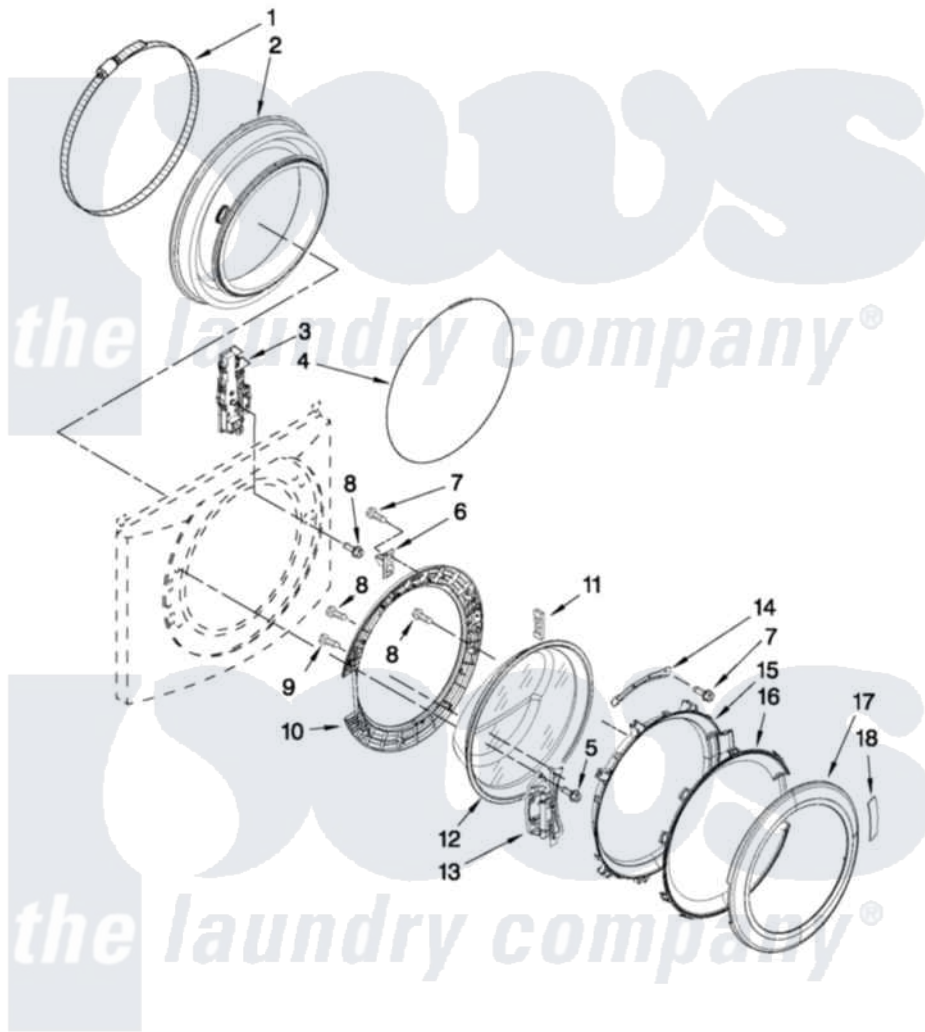

Whirlpool WFW9451XW00 02 - DOOR AND LATCH PARTS

DOOR AND LATCH PARTS

For Model: WFW9451XW00
(White)

W10411873

FOR ORDERING INFORMATION REFER TO PARTS PRICE LIST

3

Whirlpool [Residential Whirlpool WFW9451XW00 Washer Parts](#) Parts Diagram 02 - DOOR AND LATCH PARTS
Click on the part number to view part

Item	Original Part Number	Replaced By	Status	Part Description
1	8182210			Clamp, Bellow
2	8182119			Bellow
3	8183270			Lock, Door
4	8182211			Clamp, Bellow To Front Panel
5	W10313165			Screw
6	W10217552			Hook, Door
7	8181758	8182214		Screw
8	8181661			Screw, Actuator
9	8181660			Screw
10	8183195			Frame, Door Back Support
11	8181659	W10128586		Clamp, Glass Support
12	8181655			Glass, Door
13	8183202			Hinge, Door
14	W10295703			Clamp, Glass
15	8183256			Frame, Door Front Support
16	W10248071	W10153278		Screen, Door