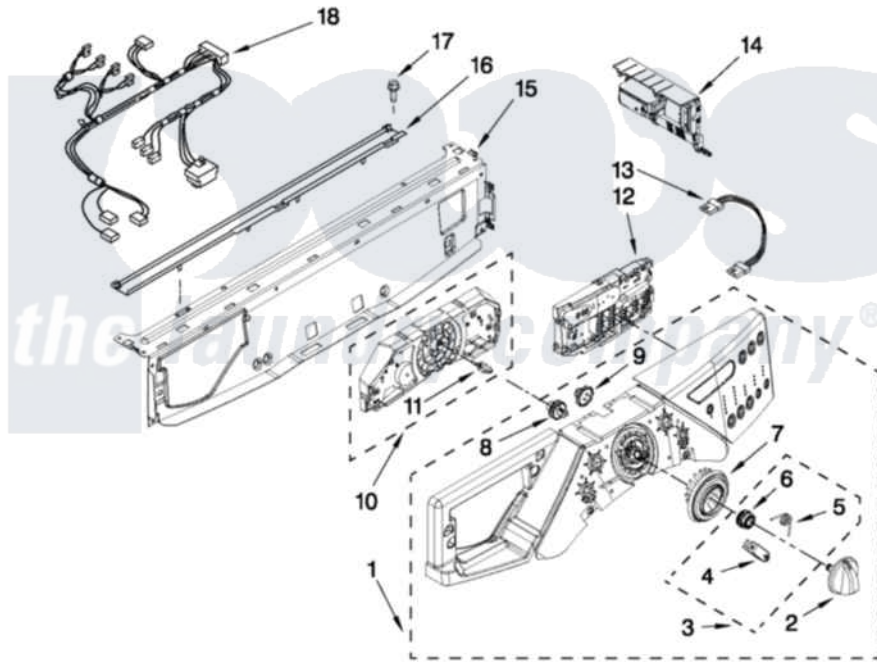

Whirlpool WFW9451XW00 03 - CONTROL PANEL PARTS

CONTROL PANEL PARTS

For Model: WFW9451XW00
(White)

FOR ORDERING INFORMATION REFER TO PARTS PRICE LIST

4

W10411873

[Whirlpool Residential Whirlpool WFW9451XW00 Washer Parts](#) Parts Diagram 03 - CONTROL PANEL PARTS

[Click on the part number to view part](#)

Item	Original Part Number	Replaced By	Status	Part Description
1	W10357486			Panel-Control
2	W10190685			Knob, Control
3	W10133927			Wheel, Detent Kit
4	W10131661	W10133927		Wheel, Detent Kit
5	W10131377	W10133927		Wheel, Detent Kit
6	W10131378	W10133927		Wheel, Detent Kit
7	W10131376	W10012410		Knob, Light Ring
8	W10131381			Wheel, Encoder
9	W10131382	W10012440		Retainer-Snap
10	W10283460			User Interface, Center
11	8183177			Adapter, Encoder Wheel
12	W10283462			User Interface, Right
13	W10283465			Harness, Wiring
14	W10357497			Microcomputer, Machine Control
15	8183203	W10059240		Brace, Front Top
16	8183204			Channel, Water