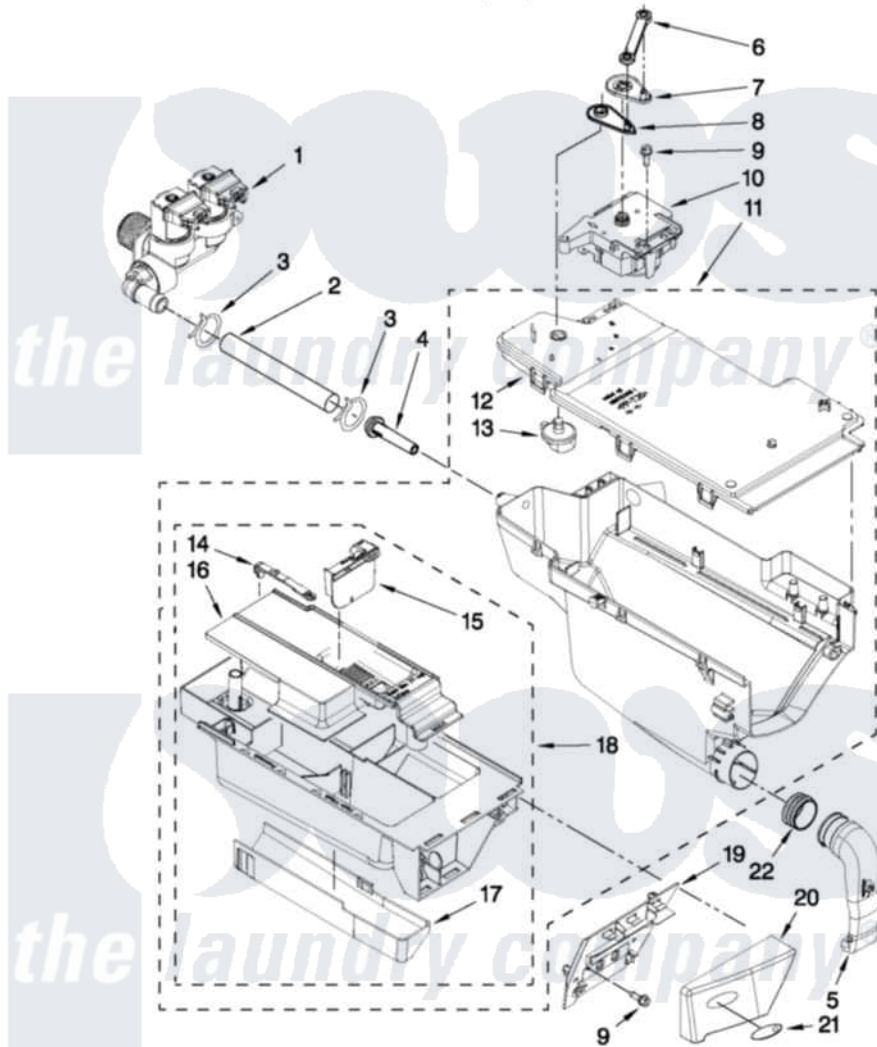

# Whirlpool WFW9451XW00 04 - DISPENSER PARTS

## DISPENSER PARTS

For Model: WFW9451XW00  
(White)

FOR ORDERING INFORMATION REFER TO PARTS PRICE LIST

W10411873

5

Whirlpool Residential Whirlpool WFW9451XW00 Washer Parts Parts Diagram 04 - DISPENSER PARTS

[Click on the part number to view part](#)

Item	Original Part Number	Replaced By	Status	Part Description
1	<a href="#">W10289387</a>			Valve, Water Inlet
2	<a href="#">W10291582</a>			Hose, Inlet Valve To Dispenser
3	8181751	<a href="#">489503</a>		Clamp
4	<a href="#">8183181</a>			Nozzle, Inlet
5	<a href="#">8181718</a>			Tube, Dispenser To Bellow
6	<a href="#">8183183</a>			Lever, Water Distribution
7	<a href="#">8183184</a>			Cam, Actuator
8	<a href="#">W10161052</a>			Lever, Water Distribution
9	<a href="#">8181661</a>			Screw, Actuator
10	W10283468	<a href="#">W10352973</a>		Actuator
11	<a href="#">W10157886</a>			Dispenser, Complete
12	<a href="#">W10164400</a>			Plate, Distribution
13	<a href="#">8181712</a>			Nozzle, Distribution
14	<a href="#">8181721</a>			Hook, Drawer
15	<a href="#">W10121596</a>			Separator, With Selection Slider