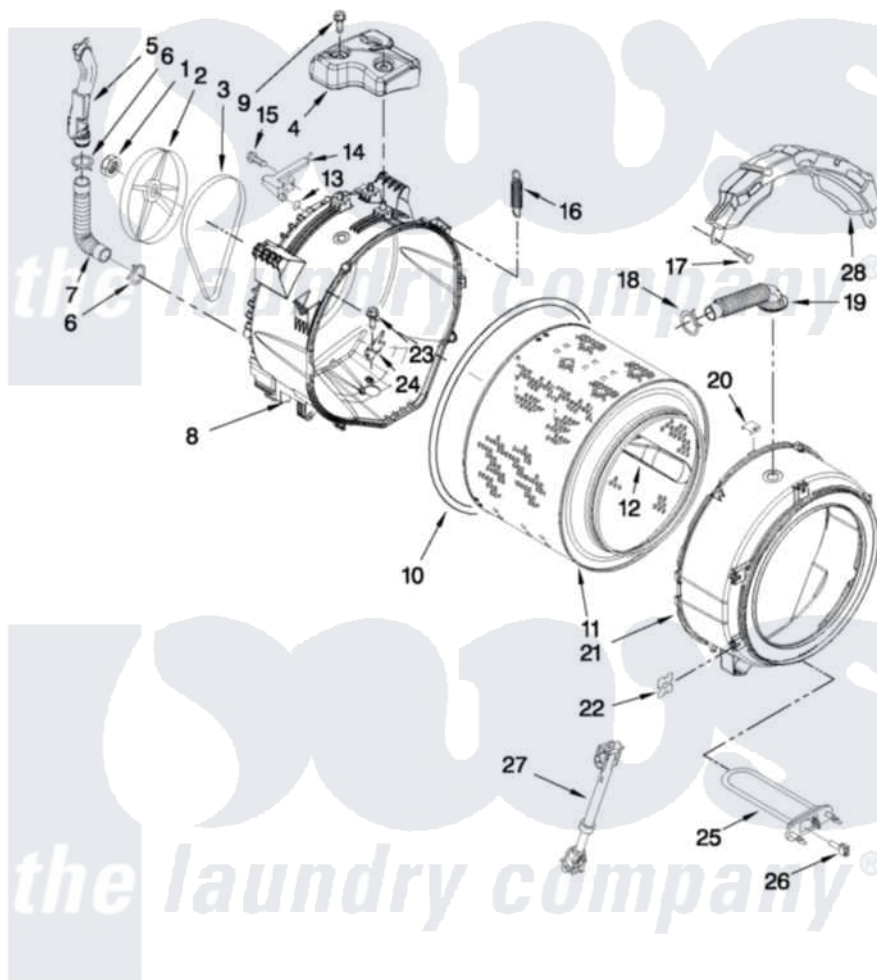

# Whirlpool WFW9451XW00 05 - TUB AND BASKET PARTS

## TUB AND BASKET PARTS

For Model: WFW9451XW00  
(White)

FOR ORDERING INFORMATION REFER TO PARTS PRICE LIST

W10411873

7

Whirlpool [Residential Whirlpool WFW9451XW00 Washer Parts](#) Parts Diagram 05 - TUB AND BASKET PARTS

[Click on the part number to view part](#)

Item	Original Part Number	Replaced By	Status	Part Description
1	<a href="#">W10283361</a>			Nut, Pulley
2	<a href="#">8182650</a>			Pulley
3	8181670	<a href="#">W10388414</a>		Belt
4	<a href="#">W10326456</a>			Counterweight, Rear
5	<a href="#">W10253670</a>			Pipe, Ventilation
6	<a href="#">W10208156</a>			Clamp
7	<a href="#">8181743</a>			Hose, Exhaust
8	W10283358	<a href="#">W10290562</a>		Tub-Outer
9	<a href="#">W10283359</a>			Screw, Rear Counterweight
10	<a href="#">8181673</a>			Gasket, Tub
11	<a href="#">W10283352</a>			Basket, Complete
12	<a href="#">W10283356</a>			Baffle, Tub
13	<a href="#">W10250553</a>			O-Ring, Air Trap
14	<a href="#">8181731</a>			Airtrap
15	<a href="#">8181785</a>			Screw
16	<a href="#">8182814</a>			Spring, Suspension

17	8181647	<a href="#">W10182109</a>	Screw-Kit
18	8181742	<a href="#">3367052</a>	Clamp, Hose
19	8183187	<a href="#">8540015</a>	Hose, Exhaust
20	8181667	<a href="#">8540092</a>	Clamp, Tub
21	8182312	<a href="#">285981</a>	Tub-Outer
22	<a href="#">8182512</a>		Nut, Push-In
23	<a href="#">8182214</a>		Screw
24	<a href="#">W10250558</a>		Bracket, Heater Support
25	<a href="#">8182666</a>		Element, Heating
26	<a href="#">8181705</a>		Ntc
27	<a href="#">8182812</a>		Shock Absorber
28	<a href="#">W10326457</a>		Counterweight, Front