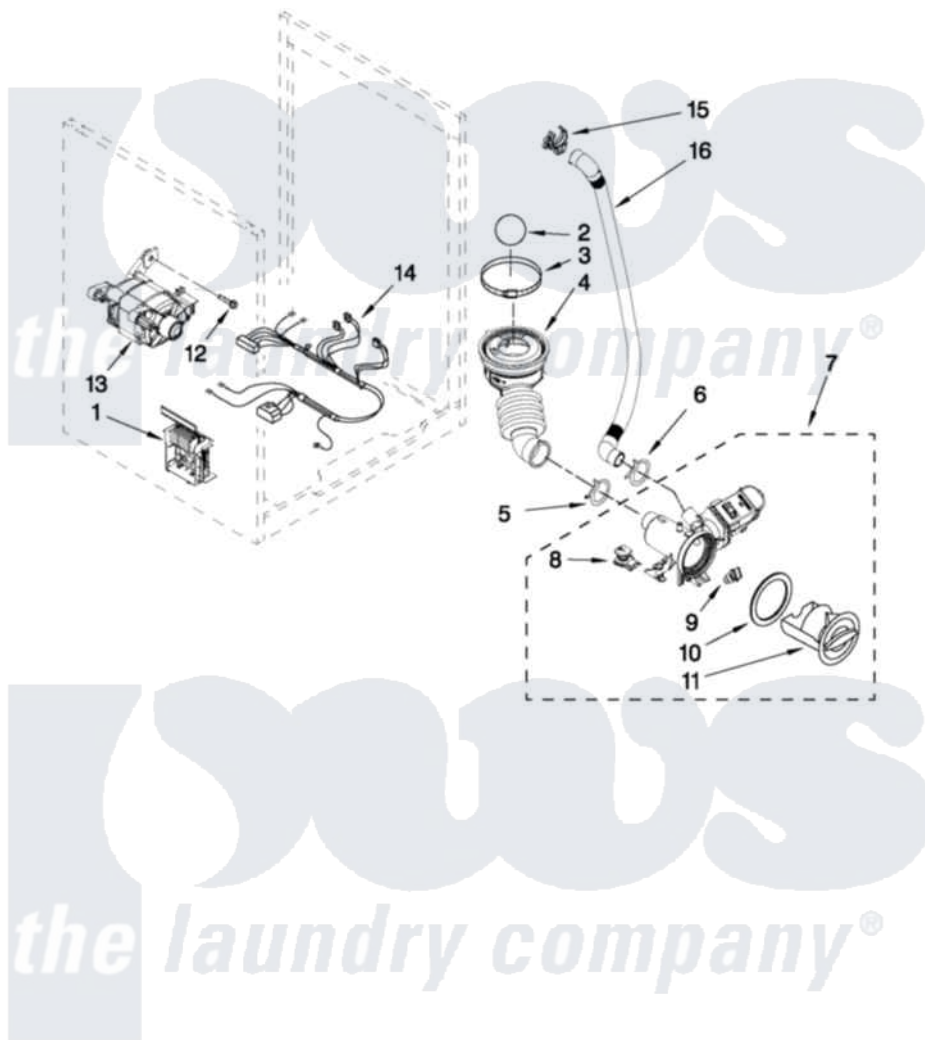

# Whirlpool WFW9451XW00 06 - PUMP AND MOTOR PARTS

## PUMP AND MOTOR PARTS

For Model: WFW9451XW00  
(White)

FOR ORDERING INFORMATION REFER TO PARTS PRICE LIST

W10411873

9

Whirlpool [Residential Whirlpool WFW9451XW00 Washer Parts](#) Parts Diagram 06 - PUMP AND MOTOR PARTS

[Click on the part number to view part](#)

Item	Original Part Number	Replaced By	Status	Part Description
1	<a href="#">8183196</a>			Motor Control Unit
2	<a href="#">W10121657</a>			Ball
3	8181734	<a href="#">696392</a>		Hose Clamp
4	<a href="#">8181732</a>			Hose, Tub To Pump
5	8181753	<a href="#">285655</a>		Clamp, Hose
6	8181752	<a href="#">3367052</a>		Clamp, Hose
7	8182821	<a href="#">280187</a>		Pump-Water
8	<a href="#">8182820</a>			Grommet, Damper
9	<a href="#">8182816</a>			Grommet, Damper
10	<a href="#">8181736</a>			Seal, Filter Cap
11	<a href="#">8183027</a>			Cap, Filter
12	<a href="#">W10128585</a>			Bolt, Motor
13	<a href="#">8182793</a>			Motor, Drive
14	<a href="#">W10189680</a>			Harness, Motor
15	<a href="#">8182209</a>			Retainer, Drain Hose
16	8181740	<a href="#">W10003250</a>		Hose, Drain-Inner