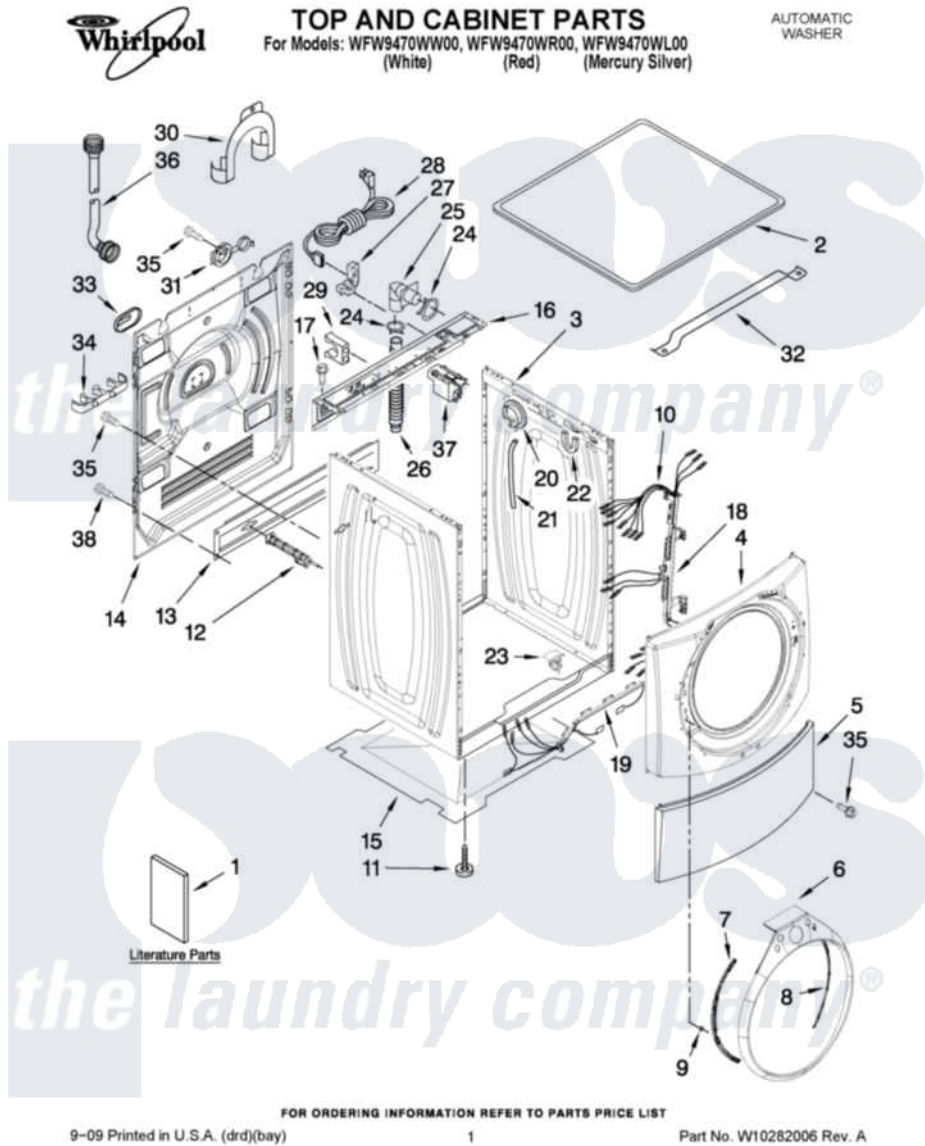

Whirlpool WFW9470WL00 01 - TOP AND CABINET PARTS

Whirlpool [Residential Whirlpool WFW9470WL00 Washer Parts](#) Parts Diagram 01 - TOP AND CABINET PARTS
 Click on the part number to view part

Item	Original Part Number	Replaced By	Status	Part Description
1	W10296133		Not Available	USE & CARE GUIDE
"	W10250503		Not Available	Tech Sheet
"	8183017		Not Available	Quick Start Guide
"	W10296490		Not Available	ENERGY GUIDE
2	8181799	8181641		Top
"	W10289411			Top
"	W10289419			Top
3	W10288155			Cabinet
"	W10288157			Cabinet
"	W10288158			Cabinet
4	8183151	W10015590		Panel
"	W10289418			Panel, Front
"	W10289421			Panel, Front
5	8181643			Toe Panel
"	W10289410			Toe Panel
"	W10289422			Toe Panel

6	W10296487		Trim Ring, Teardrop Assembly
"	W10296488		Trim Ring, Teardrop Assembly
"	W10296489		Trim Ring, Teardrop Assembly
7	8183208		Bracket, Trim Fixation
8	8183209		Bracket, Trim Fixation
9	8183210		Clip, Trim
10	W10283494		Harness, Wiring
11	8181636		Foot, Leveling
12	W10283353	W10289554A	Bolt
"	W10283354	W10289554A	Bolt
13	8182661	W10003040	Brace, Transport
14	W10242507		Panel, Rear
15	8181635		Pan, Bottom
16	W10289389		Brace, Rear
17	8181756	488729	Screw
18	W10121609		Channel, Harness
19	W10121610		Channel, Harness
20	W10271610		Switch, Pressure
21	8181739	W10004260	Hose, Pressure Switch
22	8181763		Bracket, Spring
23	W10189678	W10085220	Microswitch
24	8181752	3367052	Clamp, Hose
25	8181738		Connector, Hose Outlet
26	8181737		Hose, Drain
27	8181690	8182635	Strain Relief
28	8183009		Cord, Power
29	8182702		Clip, Outer Hose Holder
30	8181768	W10280024	U-Bend, Drain Hose
31	8182699		Grommet, Cord Support
32	8181632		Brace, Top
33	8182700	8540268	Cover, Transport
34	8182701		Clip, Outer Hose Holder
35	8181828	488729	Screw
36	8182795	89503	Hose-Inlet
"	8182792	89503	Hose-Inlet
37	8181922	W10326464	Filter, Interference
38	W10157885		Screw, 4.2 X 14