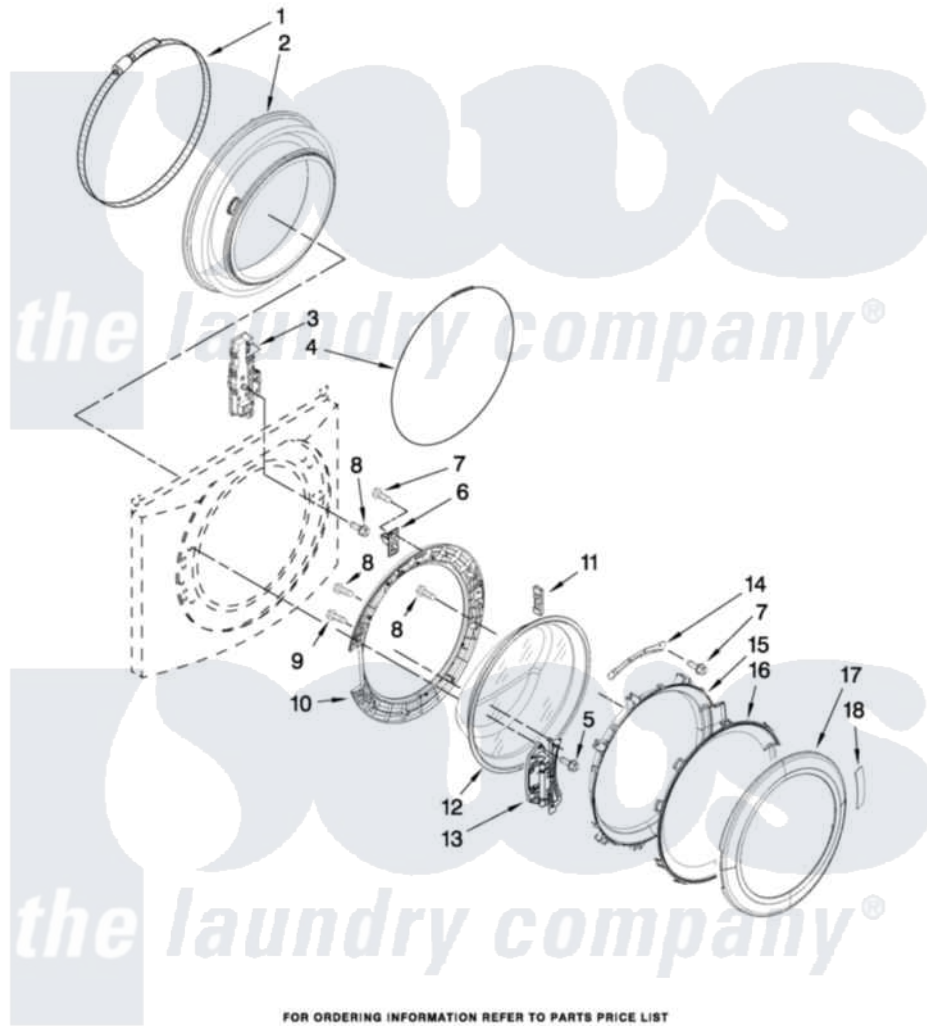

Whirlpool WFW9470WL00 02 - DOOR AND LATCH PARTS

DOOR AND LATCH PARTS

For Models: WFW9470WW00, WFW9470WR00, WFW9470WL00
(White) (Red) (Mercury Silver)

W10282006

FOR ORDERING INFORMATION REFER TO PARTS PRICE LIST

3

Whirlpool [Residential Whirlpool WFW9470WL00 Washer Parts](#) Parts Diagram 02 - DOOR AND LATCH PARTS
Click on the part number to view part

Item	Original Part Number	Replaced By	Status	Part Description
1	8182210			Clamp, Bellow
2	8182119			Bellow
3	8183270			Lock, Door
4	8182211			Clamp, Bellow To Front Panel
5	8181760	8540725		Screw
6	8183198	W10217552		Hook, Door
7	8181758	8182214		Screw
8	8181661			Screw, Actuator
9	8181660			Screw
10	8183195			Frame, Door Back Support
11	8181659	W10128586		Clamp, Glass Support
12	8181655			Glass, Door
13	8183202			Hinge, Door
14	W10295703			Clamp, Glass
15	8183256			Frame, Door Front Support
16	W10248071	W10153278		Screen, Door