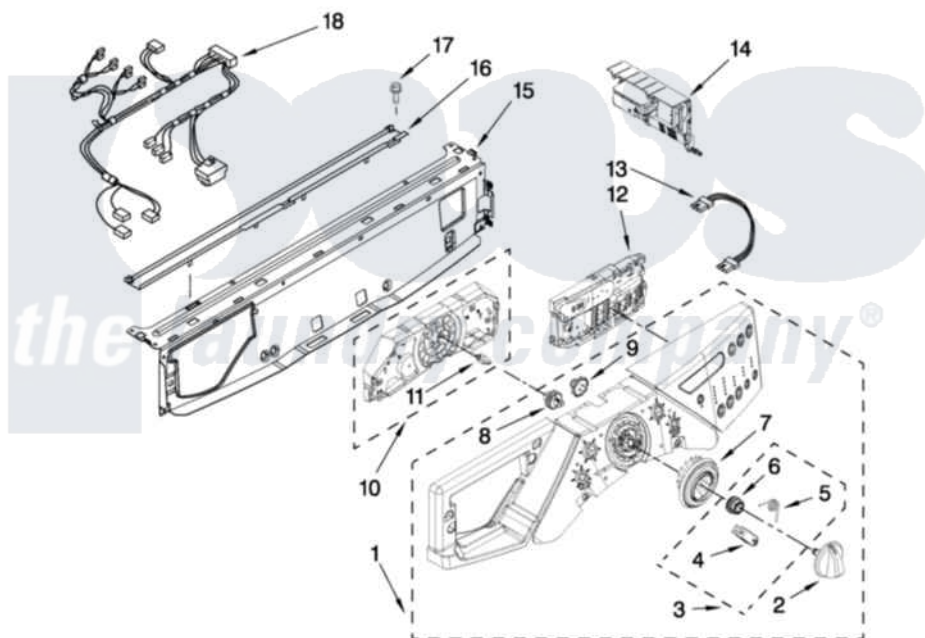

Whirlpool WFW9470WL00 03 - CONTROL PANEL PARTS

CONTROL PANEL PARTS

For Models: WFW9470WW00 (White), WFW9470WR00 (Red), WFW9470WL00 (Mercury Silver)

FOR ORDERING INFORMATION REFER TO PARTS PRICE LIST

Whirlpool [Residential Whirlpool WFW9470WL00 Washer Parts](#) Parts Diagram 03 - CONTROL PANEL PARTS
 Click on the part number to view part

Item	Original Part Number	Replaced By	Status	Part Description
1	W10296481			Panel-Control
"	W10296482			Panel-Control
"	W10296483			Panel-Control
2	W10190685			Knob, Control
3	W10133927			Wheel, Detent Kit
4	W10131661	W10133927		Wheel, Detent Kit
5	W10131377	W10133927		Wheel, Detent Kit
6	W10131378	W10133927		Wheel, Detent Kit
7	W10131376	W10012410		Knob, Light Ring
8	W10131381			Wheel, Encoder
9	W10131382	W10012440		Retainer-Snap
10	W10283460			User Interface, Center
11	8183177			Adapter, Encoder Wheel
12	W10283462			User Interface, Right
13	W10283465			Harness, Wiring
14	W10283459			Microcomputer, Machine Control

15	8183203	W10059240	Brace, Front Top
16	8183204		Channel, Water
17	8181756	488729	Screw
18	W10283495		Harness, Wiring