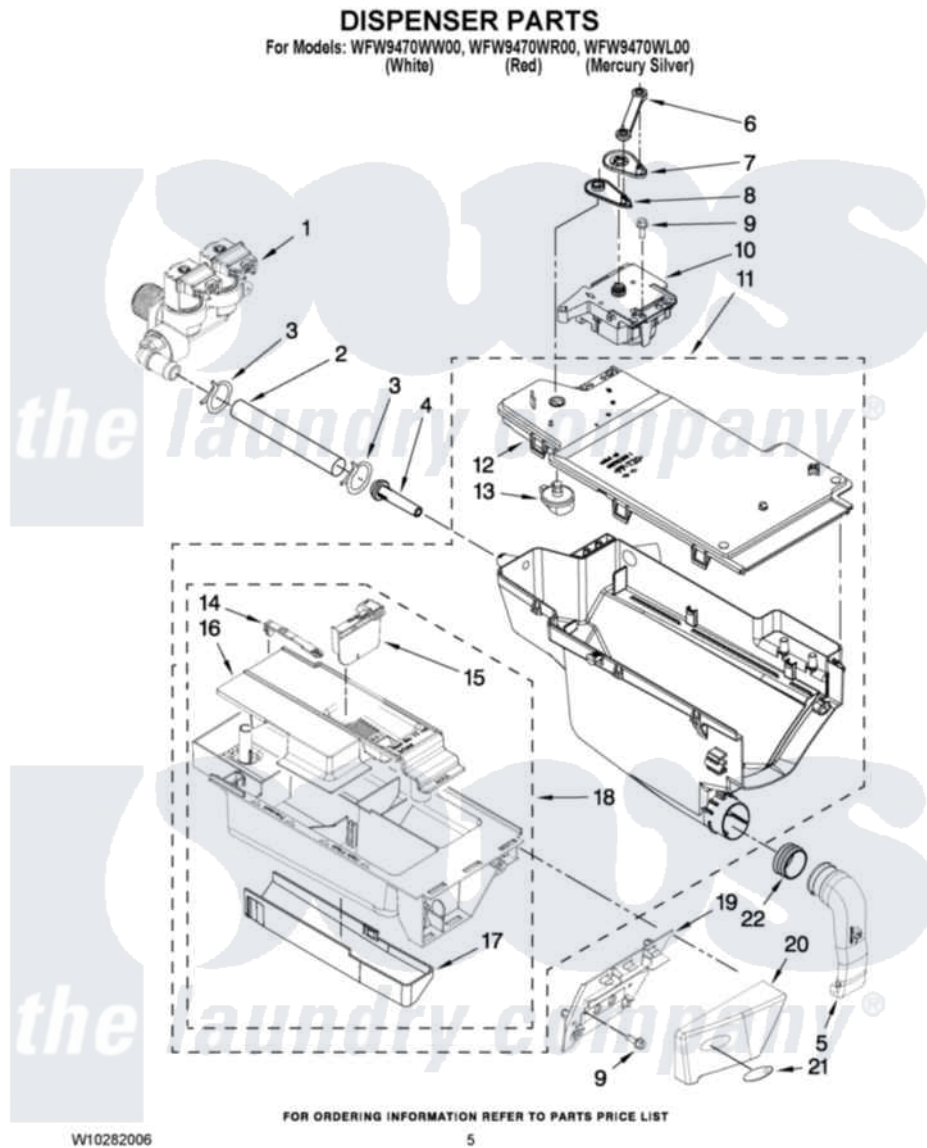

Whirlpool WFW9470WL00 04 - DISPENSER PARTS

Whirlpool [Residential Whirlpool WFW9470WL00 Washer Parts](#) Parts Diagram 04 - DISPENSER PARTS
Click on the part number to view part

| Item | Original Part Number | Replaced By | Status | Part Description |
|------|---------------------------|---------------------------|--------|----------------------------------|
| 1 | W10289387 | | | Valve, Water Inlet |
| 2 | W10291582 | | | Hose, Inlet Valve To Dispenser |
| 3 | 8181751 | 489503 | | Clamp |
| 4 | 8183181 | | | Nozzle, Inlet |
| 5 | 8181718 | | | Tube, Dispenser To Bellow |
| 6 | 8183183 | | | Lever, Water Distribution |
| 7 | 8183184 | | | Cam, Actuator |
| 8 | W10161052 | | | Lever, Water Distribution |
| 9 | 8181661 | | | Screw, Actuator |
| 10 | W10283468 | W10352973 | | Actuator |
| 11 | W10157886 | | | Dispenser, Complete |
| 12 | W10164400 | | | Plate, Distribution |
| 13 | 8181712 | | | Nozzle, Distribution |
| 14 | 8181721 | | | Hook, Drawer |
| 15 | W10121596 | | | Separator, With Selection Slider |

| | | | |
|----|---------------------------|---------------------------|--------------------------|
| 16 | W10121598 | | Syphon, Bleach/Softener |
| 17 | 8183179 | | Cover, Detergent Drawer |
| 18 | 8183173 | | Drawer, Detergent |
| 19 | W10156617 | | Bracket, Handle Fixation |
| 20 | W10296484 | W10296491 | Handle |
| " | W10296485 | W10296492 | Handle |
| " | W10296486 | W10296493 | Handle |
| 21 | 8183253 | | Medallion |
| 22 | 8181747 | | Seal |