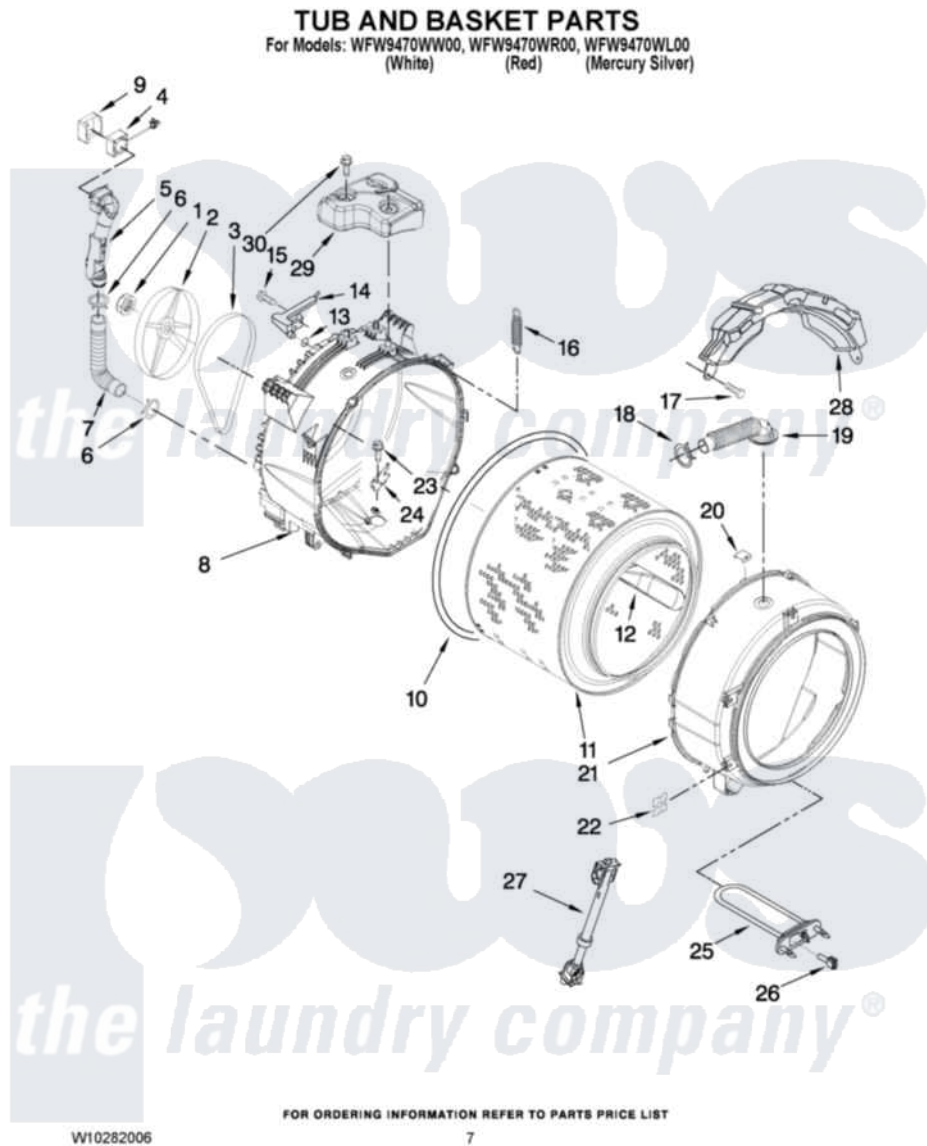

Whirlpool WFW9470WL00 05 - TUB AND BASKET PARTS

Whirlpool [Residential Whirlpool WFW9470WL00 Washer Parts](#) Parts Diagram 05 - TUB AND BASKET PARTS
 Click on the part number to view part

Item	Original Part Number	Replaced By	Status	Part Description
1	W10283361			Nut, Pulley
2	8182650			Pulley
3	8181670	W10388414		Belt
4	W10283362			Fan, Active Ventilation
5	W10283513			Pipe, Ventilation
6	W10208156			Clamp
7	8181743			Hose, Exhaust
8	W10283358	W10290562		Tub-Outer
9	W10283366			Support, Ventilation Fan
10	8181673			Gasket, Tub
11	W10283352			Basket, Complete
12	W10283356			Baffle, Tub
13	W10250553			O-Ring, Air Trap
14	8181731			Airtrap
15	8181785			Screw
16	8182814			Spring, Suspension

17	8181647	W10182109	Screw-Kit
18	8181742	3367052	Clamp, Hose
19	8183187	8540015	Hose, Exhaust
20	8181667	8540092	Clamp, Tub
21	8182312	285981	Tub-Outer
22	8182512		Nut, Push-In
23	8182214		Screw
24	W10250558		Bracket, Heater Support
25	8182666		Element, Heating
26	8181705		Ntc
27	8182812		Shock Absorber
28	8181645	W10008880	Counterweight, Front
29	W10283355		Counterweight, Rear
30	W10283359		Screw, Rear Counterweight