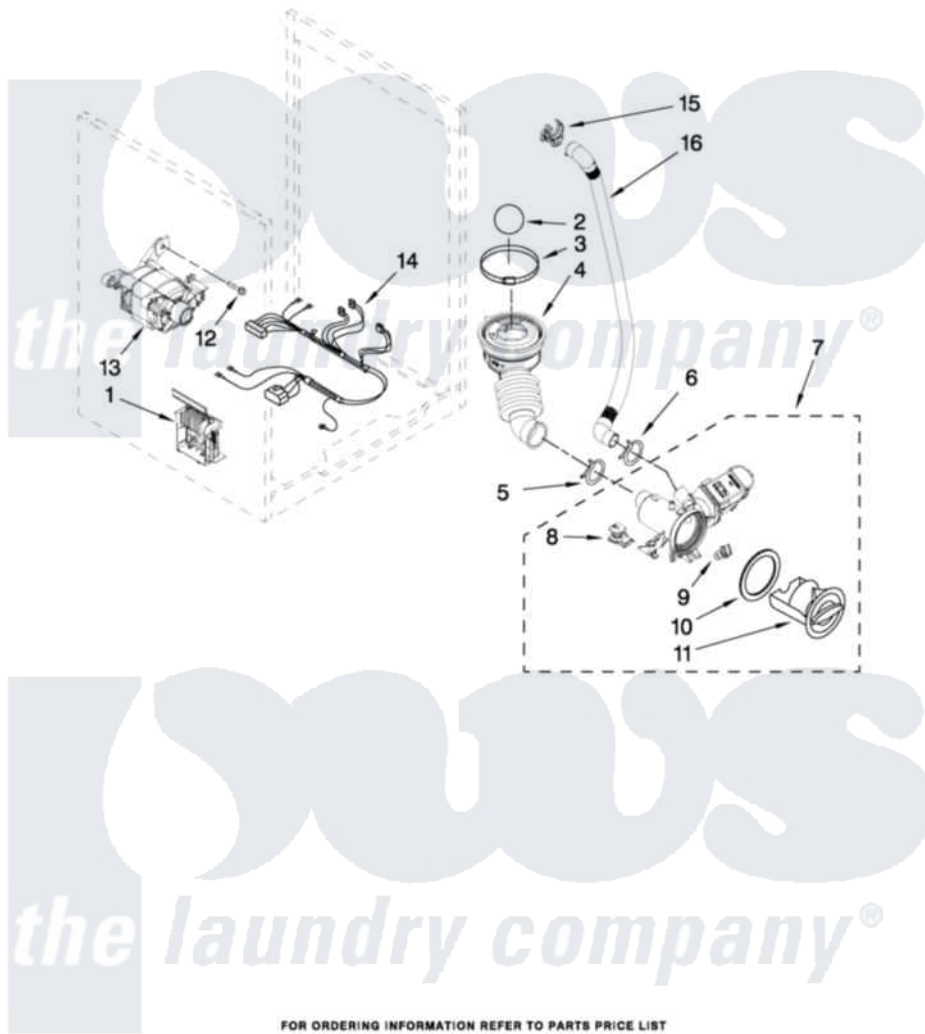

Whirlpool WFW9470WL00 06 - PUMP AND MOTOR PARTS

PUMP AND MOTOR PARTS

For Models: WFW9470WW00 (White), WFW9470WR00 (Red), WFW9470WL00 (Mercury Silver)

W10282006

FOR ORDERING INFORMATION REFER TO PARTS PRICE LIST

9

Whirlpool [Residential Whirlpool WFW9470WL00 Washer Parts](#) Parts Diagram 06 - PUMP AND MOTOR PARTS

Click on the part number to view part

Item	Original Part Number	Replaced By	Status	Part Description
1	8183196			Motor Control Unit
2	W10121657			Ball
3	8181734	696392		Hose Clamp
4	8181732			Hose, Tub To Pump
5	8181753	285655		Clamp, Hose
6	8181752	3367052		Clamp, Hose
7	8182821	280187		Pump-Water
8	8182820			Grommet, Damper
9	8182816			Grommet, Damper
10	8181736			Seal, Filter Cap
11	8183027			Cap, Filter
12	W10128585			Bolt, Motor
13	8182793			Motor, Drive
14	W10189680			Harness, Motor
15	8182209			Retainer, Drain Hose
16	8181740	W10003250		Hose, Drain-Inner