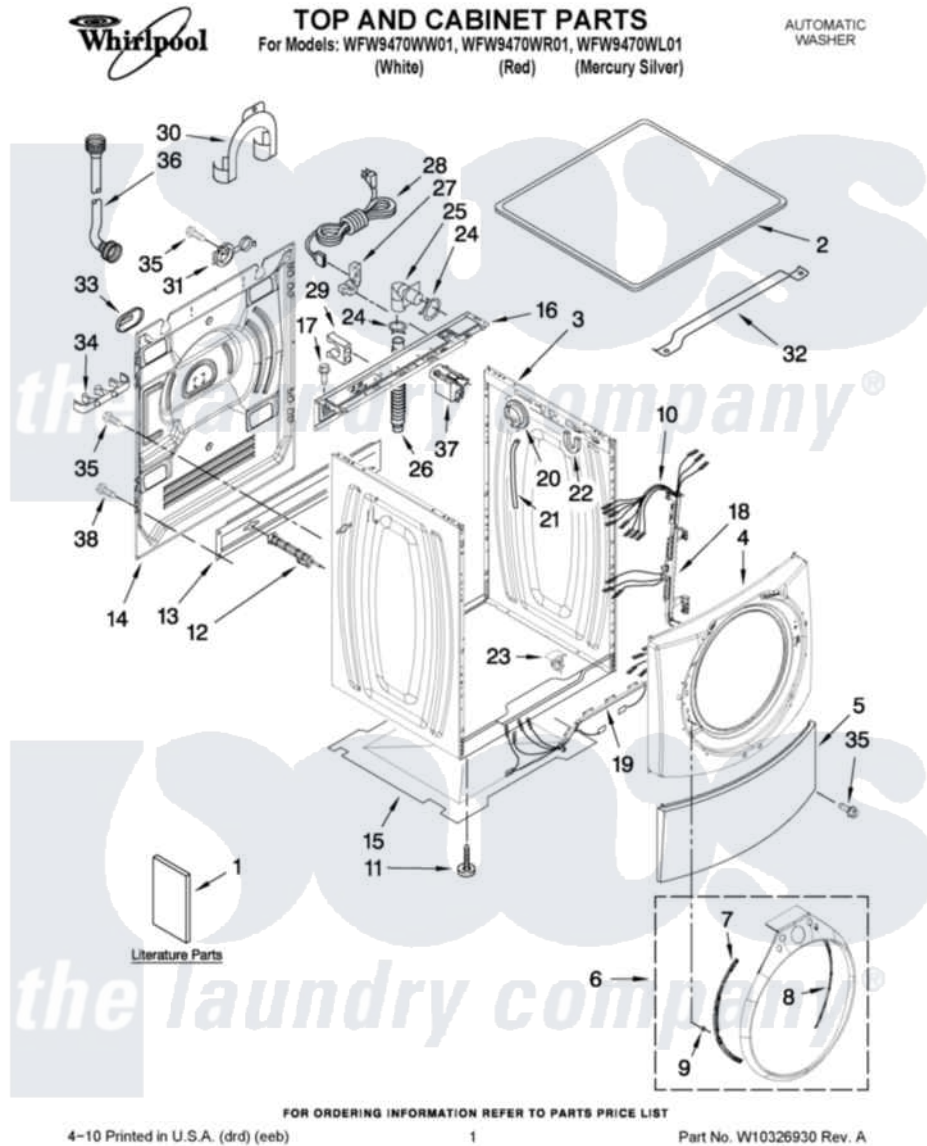

Whirlpool WFW9470WL01 01 - TOP AND CABINET PARTS

Whirlpool Residential Whirlpool WFW9470WL01 Washer Parts Parts Diagram 01 - TOP AND CABINET PARTS
 Click on the part number to view part

Item	Original Part Number	Replaced By	Status	Part Description
1	W10296133		Not Available	USE & CARE GUIDE
"	W10250503		Not Available	Tech Sheet
"	8183017		Not Available	Quick Start Guide
"	W10296490		Not Available	ENERGY GUIDE
2	8181799	8181641		Top
"	W10289411			Top
"	W10289419			Top
3	W10288155			Cabinet
"	W10288157			Cabinet
"	W10288158			Cabinet
4	8183151	W10015590		Panel
"	W10289418			Panel, Front
"	W10289421			Panel, Front
5	8181643			Toe Panel
"	W10289410			Toe Panel
"	W10289422			Toe Panel

6	W10296487		Trim Ring, Teardrop Assembly
"	W10296488		Trim Ring, Teardrop Assembly
"	W10296489		Trim Ring, Teardrop Assembly
7	8183208		Bracket, Trim Fixation
8	8183209		Bracket, Trim Fixation
9	8183210		Clip, Trim
10	W10283494		Harness, Wiring
11	8181636		Foot, Leveling
12	W10283353	W10289554A	Bolt
"	W10283354	W10289554A	Bolt
13	8182661	W10003040	Brace, Transport
14	W10242507		Panel, Rear
15	8181635		Pan, Bottom
16	W10289389		Brace, Rear
17	8181756	488729	Screw
18	W10121609		Channel, Harness
19	W10121610		Channel, Harness
20	W10271610		Switch, Pressure
21	8181739	W10004260	Hose, Pressure Switch
22	8181763		Bracket, Spring
23	W10189678	W10085220	Microswitch
24	8181752	3367052	Clamp, Hose
25	8181738		Connector, Hose Outlet
26	8181737		Hose, Drain
27	8181690	8182635	Strain Relief
28	8183009		Cord, Power
29	8182702		Clip, Outer Hose Holder
30	8181768	W10280024	U-Bend, Drain Hose
31	8182699		Grommet, Cord Support
32	8181632		Brace, Top
33	8182700	8540268	Cover, Transport
34	8182701		Clip, Outer Hose Holder
35	8181828	488729	Screw
36	8182795	89503	Hose-Inlet
"	8182792	89503	Hose-Inlet
37	W10326464		Filter, Interference
38	W10157885		Screw, 4.2 X 14