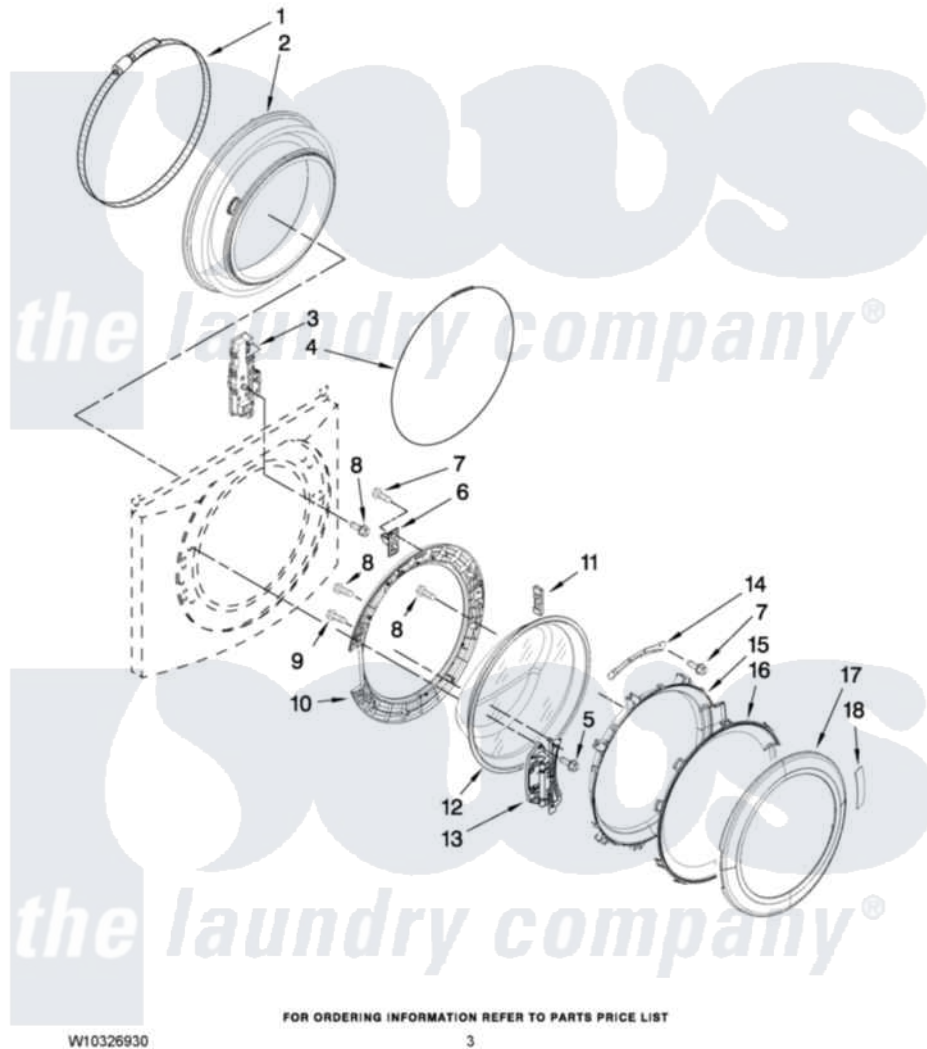

Whirlpool WFW9470WL01 02 - DOOR AND LATCH PARTS

DOOR AND LATCH PARTS

For Models: WFW9470WW01, WFW9470WR01, WFW9470WL01
(White) (Red) (Mercury Silver)

Whirlpool [Residential Whirlpool WFW9470WL01 Washer Parts](#) Parts Diagram 02 - DOOR AND LATCH PARTS
Click on the part number to view part

Item	Original Part Number	Replaced By	Status	Part Description
1	8182210			Clamp, Bellow
2	8182119			Bellow
3	8183270			Lock, Door
4	8182211			Clamp, Bellow To Front Panel
5	W10313165			Screw
6	W10217552			Hook, Door
7	8181758	8182214		Screw
8	8181661			Screw, Actuator
9	8181660			Screw
10	8183195			Frame, Door Back Support
11	8181659	W10128586		Clamp, Glass Support
12	8181655			Glass, Door
13	8183202			Hinge, Door
14	W10295703			Clamp, Glass
15	8183256			Frame, Door Front Support
16	W10248071	W10153278		Screen, Door