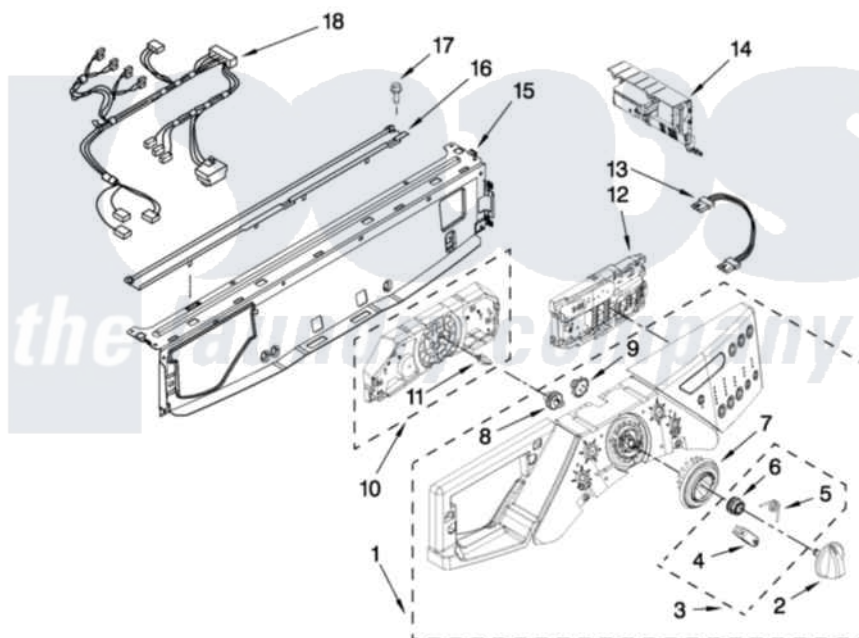

Whirlpool WFW9470WL01 03 - CONTROL PANEL PARTS

CONTROL PANEL PARTS

For Models: WFW9470WW01 (White), WFW9470WR01 (Red), WFW9470WL01 (Mercury Silver)

FOR ORDERING INFORMATION REFER TO PARTS PRICE LIST

Whirlpool [Residential Whirlpool WFW9470WL01 Washer Parts](#) Parts Diagram 03 - CONTROL PANEL PARTS
 Click on the part number to view part

Item	Original Part Number	Replaced By	Status	Part Description
1	W10296481			Panel-Control
"	W10296482			Panel-Control
"	W10296483			Panel-Control
2	W10190685			Knob, Control
3	W10133927			Wheel, Detent Kit
4	W10131661	W10133927		Wheel, Detent Kit
5	W10131377	W10133927		Wheel, Detent Kit
6	W10131378	W10133927		Wheel, Detent Kit
7	W10131376	W10012410		Knob, Light Ring
8	W10131381			Wheel, Encoder
9	W10131382	W10012440		Retainer-Snap
10	W10283460			User Interface, Center
11	8183177			Adapter, Encoder Wheel
12	W10283462			User Interface, Right
13	W10283465			Harness, Wiring
14	W10326995			Microcomputer, Machine Control

15	8183203	W10059240	Brace, Front Top
16	8183204		Channel, Water
17	8181756	488729	Screw
18	W10283495		Harness, Wiring