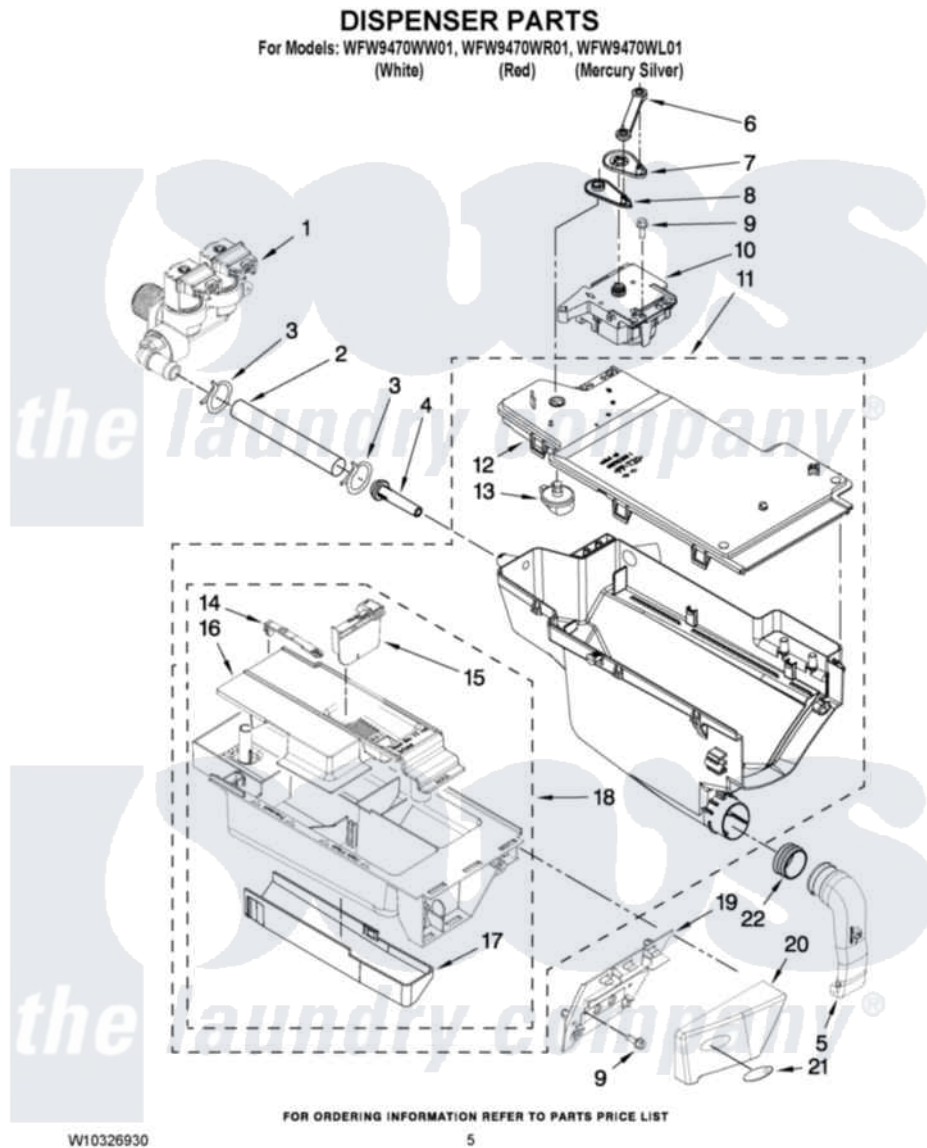

# Whirlpool WFW9470WL01 04 - DISPENSER PARTS

Whirlpool [Residential Whirlpool WFW9470WL01 Washer Parts](#) Parts Diagram 04 - DISPENSER PARTS  
Click on the part number to view part

Item	Original Part Number	Replaced By	Status	Part Description
1	<a href="#">W10289387</a>			Valve, Water Inlet
2	<a href="#">W10291582</a>			Hose, Inlet Valve To Dispenser
3	8181751	<a href="#">489503</a>		Clamp
4	<a href="#">8183181</a>			Nozzle, Inlet
5	<a href="#">8181718</a>			Tube, Dispenser To Bellow
6	<a href="#">8183183</a>			Lever, Water Distribution
7	<a href="#">8183184</a>			Cam, Actuator
8	<a href="#">W10161052</a>			Lever, Water Distribution
9	<a href="#">8181661</a>			Screw, Actuator
10	W10283468	<a href="#">W10352973</a>		Actuator
11	<a href="#">W10157886</a>			Dispenser, Complete
12	<a href="#">W10164400</a>			Plate, Distribution
13	<a href="#">8181712</a>			Nozzle, Distribution
14	<a href="#">8181721</a>			Hook, Drawer
15	<a href="#">W10121596</a>			Separator, With Selection Slider

16	<a href="#">W10121598</a>		Syphon, Bleach/Softener
17	<a href="#">8183179</a>		Cover, Detergent Drawer
18	<a href="#">8183173</a>		Drawer, Detergent
19	<a href="#">W10156617</a>		Bracket, Handle Fixation
20	W10296484	<a href="#">W10296491</a>	Handle
"	W10296485	<a href="#">W10296492</a>	Handle
"	W10296486	<a href="#">W10296493</a>	Handle
21	<a href="#">8183253</a>		Medallion
22	<a href="#">8181747</a>		Seal