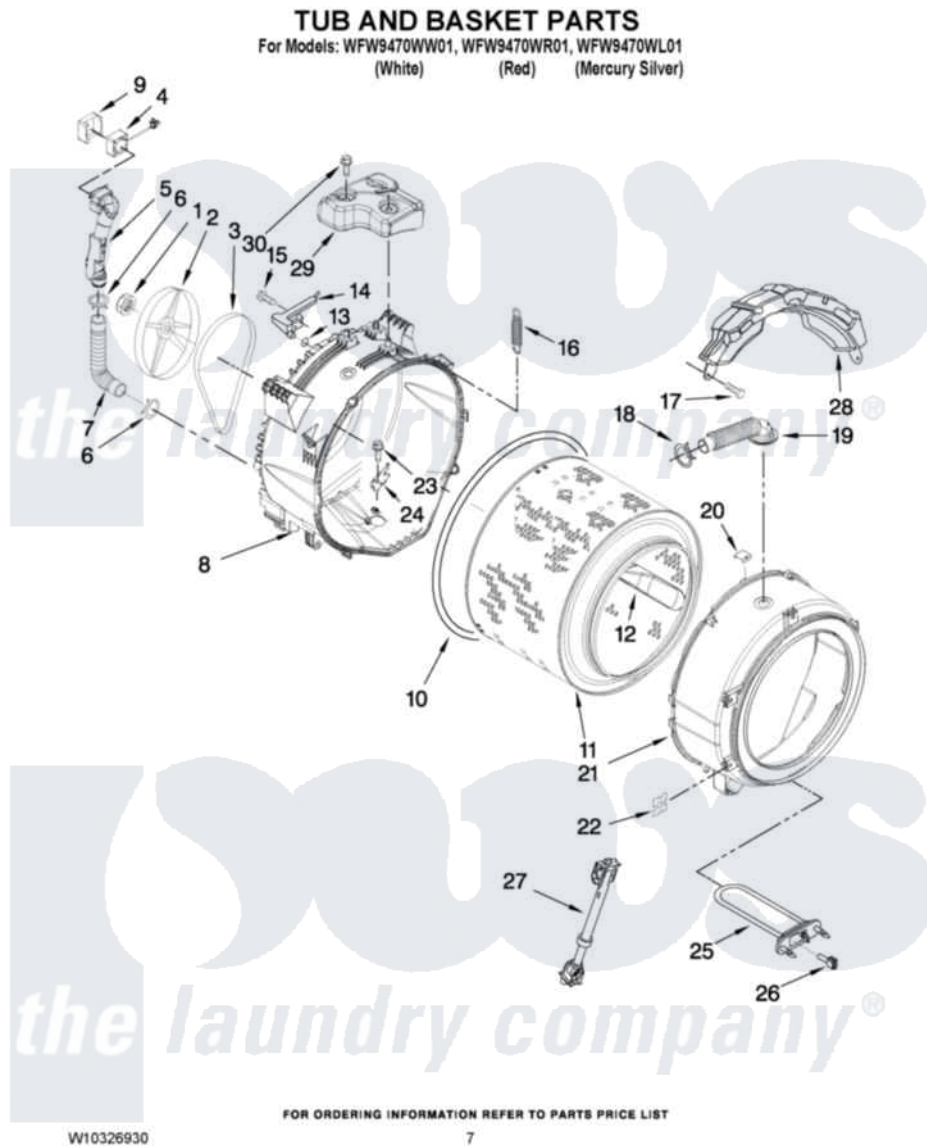

# Whirlpool WFW9470WL01 05 - TUB AND BASKET PARTS

Whirlpool [Residential Whirlpool WFW9470WL01 Washer Parts](#) Parts Diagram 05 - TUB AND BASKET PARTS  
Click on the part number to view part

Item	Original Part Number	Replaced By	Status	Part Description
1	<a href="#">W10283361</a>			Nut, Pulley
2	<a href="#">8182650</a>			Pulley
3	8181670	<a href="#">W10388414</a>		Belt
4	<a href="#">W10283362</a>			Fan, Active Ventilation
5	<a href="#">W10283513</a>			Pipe, Ventilation
6	<a href="#">W10208156</a>			Clamp
7	<a href="#">8181743</a>			Hose, Exhaust
8	W10283358	<a href="#">W10290562</a>		Tub-Outer
9	<a href="#">W10283366</a>			Support, Ventilation Fan
10	<a href="#">8181673</a>			Gasket, Tub
11	<a href="#">W10283352</a>			Basket, Complete
12	<a href="#">W10283356</a>			Baffle, Tub
13	<a href="#">W10250553</a>			O-Ring, Air Trap
14	<a href="#">8181731</a>			Airtrap
15	<a href="#">8181785</a>			Screw
16	<a href="#">8182814</a>			Spring, Suspension

17	8181647	<a href="#">W10182109</a>	Screw-Kit
18	8181742	<a href="#">3367052</a>	Clamp, Hose
19	8183187	<a href="#">8540015</a>	Hose, Exhaust
20	8181667	<a href="#">8540092</a>	Clamp, Tub
21	8182312	<a href="#">285981</a>	Tub-Outer
22	<a href="#">8182512</a>		Nut, Push-In
23	<a href="#">8182214</a>		Screw
24	<a href="#">W10250558</a>		Bracket, Heater Support
25	<a href="#">8182666</a>		Element, Heating
26	<a href="#">8181705</a>		Ntc
27	<a href="#">8182812</a>		Shock Absorber
28	<a href="#">W10326457</a>		Counterweight, Front
29	<a href="#">W10326456</a>		Counterweight, Rear
30	<a href="#">W10283359</a>		Screw, Rear Counterweight