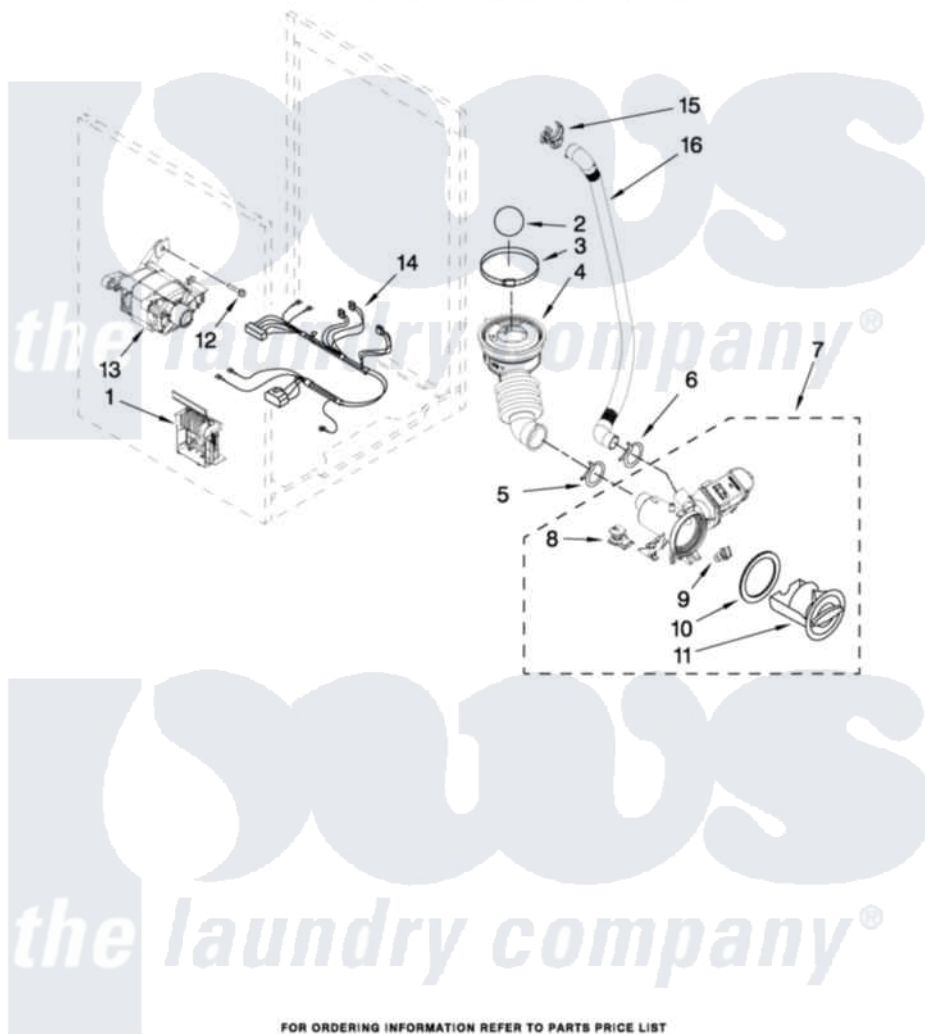

# Whirlpool WFW9470WL01 06 - PUMP AND MOTOR PARTS

## PUMP AND MOTOR PARTS

For Models: WFW9470WW01, WFW9470WR01, WFW9470WL01  
(White) (Red) (Mercury Silver)

W10326930

FOR ORDERING INFORMATION REFER TO PARTS PRICE LIST

9

Whirlpool [Residential Whirlpool WFW9470WL01 Washer Parts](#) Parts Diagram 06 - PUMP AND MOTOR PARTS

Click on the part number to view part

Item	Original Part Number	Replaced By	Status	Part Description
1	<a href="#">8183196</a>			Motor Control Unit
2	<a href="#">W10121657</a>			Ball
3	8181734	<a href="#">696392</a>		Hose Clamp
4	<a href="#">8181732</a>			Hose, Tub To Pump
5	8181753	<a href="#">285655</a>		Clamp, Hose
6	8181752	<a href="#">3367052</a>		Clamp, Hose
7	8182821	<a href="#">280187</a>		Pump-Water
8	<a href="#">8182820</a>			Grommet, Damper
9	<a href="#">8182816</a>			Grommet, Damper
10	<a href="#">8181736</a>			Seal, Filter Cap
11	<a href="#">8183027</a>			Cap, Filter
12	<a href="#">W10128585</a>			Bolt, Motor
13	<a href="#">8182793</a>			Motor, Drive
14	<a href="#">W10189680</a>			Harness, Motor
15	<a href="#">8182209</a>			Retainer, Drain Hose
16	8181740	<a href="#">W10003250</a>		Hose, Drain-Inner