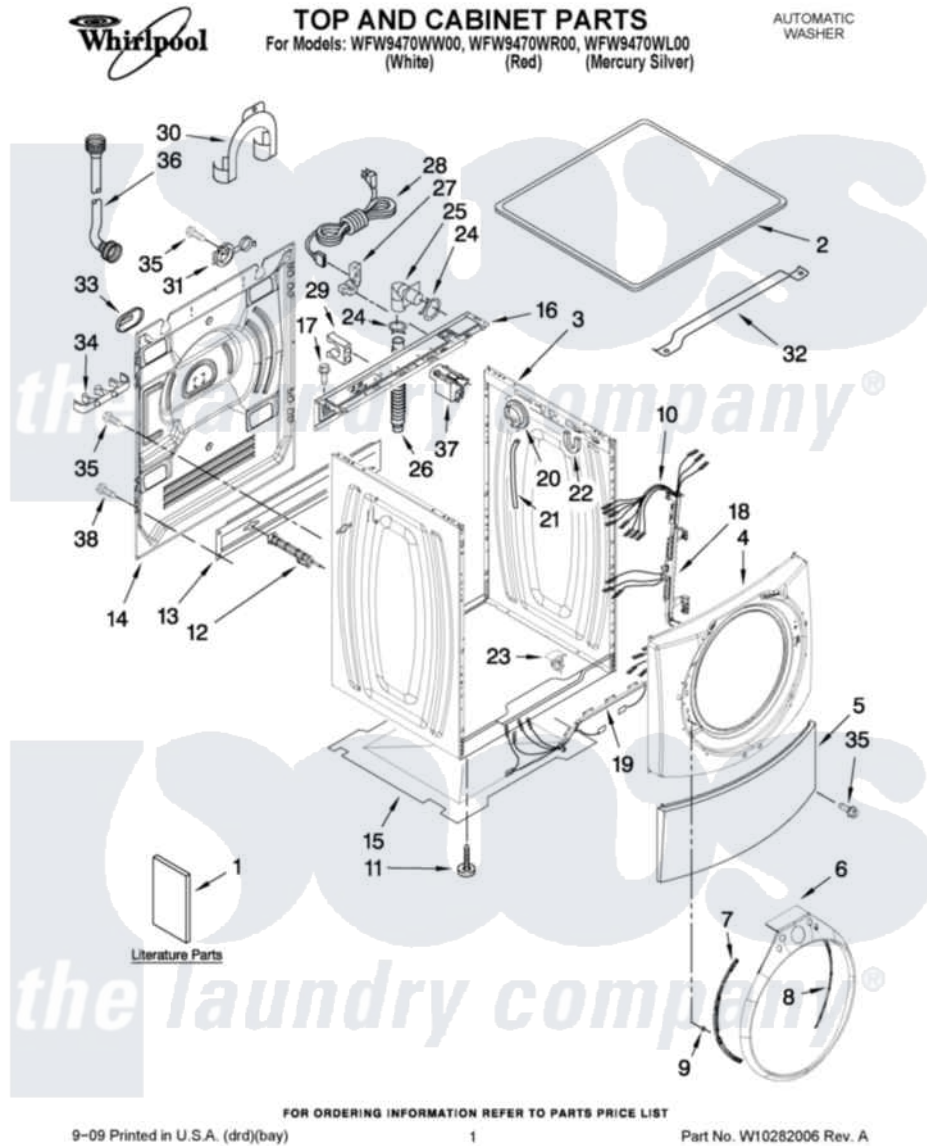

Whirlpool WFW9470WR00 01 - TOP AND CABINET PARTS

Whirlpool [Residential Whirlpool WFW9470WR00 Washer Parts](#) Parts Diagram 01 - TOP AND CABINET PARTS
 Click on the part number to view part

Item	Original Part Number	Replaced By	Status	Part Description
1	W10296133		Not Available	USE & CARE GUIDE
"	W10250503		Not Available	Tech Sheet
"	8183017		Not Available	Quick Start Guide
"	W10296490		Not Available	ENERGY GUIDE
2	8181799	8181641		Top
"	W10289411			Top
"	W10289419			Top
3	W10288155			Cabinet
"	W10288157			Cabinet
"	W10288158			Cabinet
4	8183151	W10015590		Panel
"	W10289418			Panel, Front
"	W10289421			Panel, Front
5	8181643			Toe Panel
"	W10289410			Toe Panel
"	W10289422			Toe Panel

6	W10296487		Trim Ring, Teardrop Assembly
"	W10296488		Trim Ring, Teardrop Assembly
"	W10296489		Trim Ring, Teardrop Assembly
7	8183208		Bracket, Trim Fixation
8	8183209		Bracket, Trim Fixation
9	8183210		Clip, Trim
10	W10283494		Harness, Wiring
11	8181636		Foot, Leveling
12	W10283353	W10289554A	Bolt
"	W10283354	W10289554A	Bolt
13	8182661	W10003040	Brace, Transport
14	W10242507		Panel, Rear
15	8181635		Pan, Bottom
16	W10289389		Brace, Rear
17	8181756	488729	Screw
18	W10121609		Channel, Harness
19	W10121610		Channel, Harness
20	W10271610		Switch, Pressure
21	8181739	W10004260	Hose, Pressure Switch
22	8181763		Bracket, Spring
23	W10189678	W10085220	Microswitch
24	8181752	3367052	Clamp, Hose
25	8181738		Connector, Hose Outlet
26	8181737		Hose, Drain
27	8181690	8182635	Strain Relief
28	8183009		Cord, Power
29	8182702		Clip, Outer Hose Holder
30	8181768	W10280024	U-Bend, Drain Hose
31	8182699		Grommet, Cord Support
32	8181632		Brace, Top
33	8182700	8540268	Cover, Transport
34	8182701		Clip, Outer Hose Holder
35	8181828	488729	Screw
36	8182795	89503	Hose-Inlet
"	8182792	89503	Hose-Inlet
37	8181922	W10326464	Filter, Interference
38	W10157885		Screw, 4.2 X 14