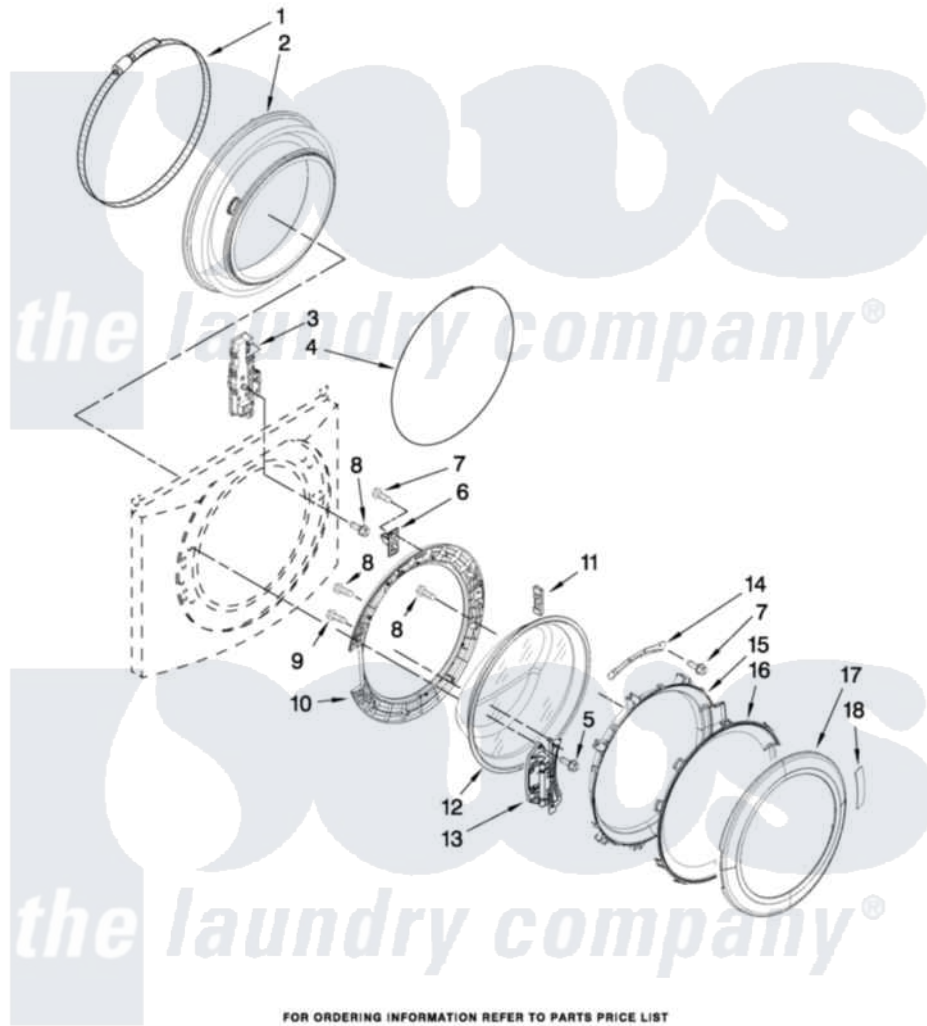

Whirlpool WFW9470WR00 02 - DOOR AND LATCH PARTS

DOOR AND LATCH PARTS

For Models: WFW9470WW00, WFW9470WR00, WFW9470WL00
(White) (Red) (Mercury Silver)

W10282006

FOR ORDERING INFORMATION REFER TO PARTS PRICE LIST

3

Whirlpool [Residential Whirlpool WFW9470WR00 Washer Parts](#) Parts Diagram 02 - DOOR AND LATCH PARTS
Click on the part number to view part

Item	Original Part Number	Replaced By	Status	Part Description
1	8182210			Clamp, Bellow
2	8182119			Bellow
3	8183270			Lock, Door
4	8182211			Clamp, Bellow To Front Panel
5	8181760	8540725		Screw
6	8183198	W10217552		Hook, Door
7	8181758	8182214		Screw
8	8181661			Screw, Actuator
9	8181660			Screw
10	8183195			Frame, Door Back Support
11	8181659	W10128586		Clamp, Glass Support
12	8181655			Glass, Door
13	8183202			Hinge, Door
14	W10295703			Clamp, Glass
15	8183256			Frame, Door Front Support
16	W10248071	W10153278		Screen, Door