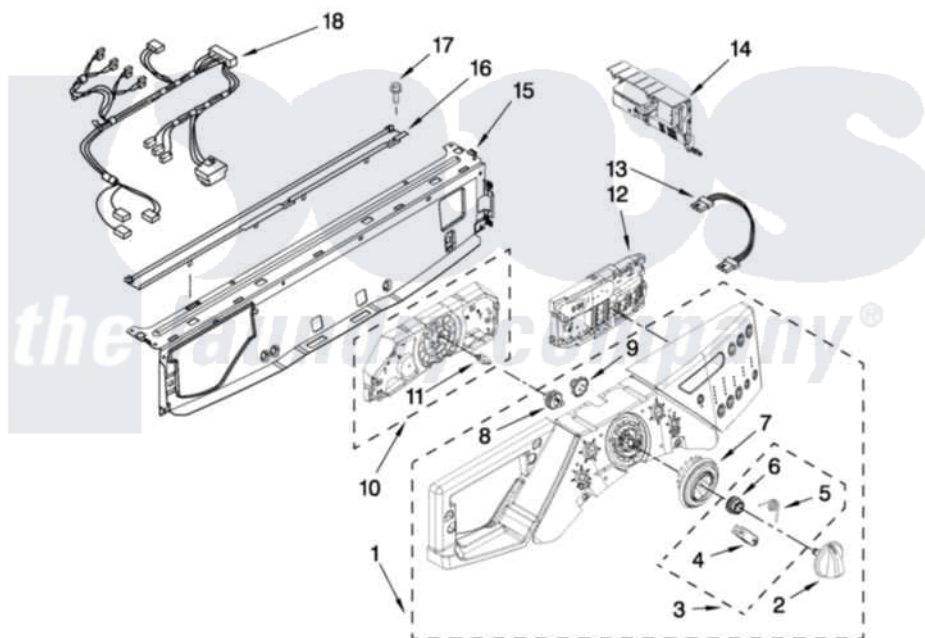

Whirlpool WFW9470WR00 03 - CONTROL PANEL PARTS

CONTROL PANEL PARTS

For Models: WFW9470WW00 (White), WFW9470WR00 (Red), WFW9470WL00 (Mercury Silver)

FOR ORDERING INFORMATION REFER TO PARTS PRICE LIST

[Whirlpool Residential Whirlpool WFW9470WR00 Washer Parts](#) Parts Diagram 03 - CONTROL PANEL PARTS
 Click on the part number to view part

Item	Original Part Number	Replaced By	Status	Part Description
1	W10296481			Panel-Control
"	W10296482			Panel-Control
"	W10296483			Panel-Control
2	W10190685			Knob, Control
3	W10133927			Wheel, Detent Kit
4	W10131661	W10133927		Wheel, Detent Kit
5	W10131377	W10133927		Wheel, Detent Kit
6	W10131378	W10133927		Wheel, Detent Kit
7	W10131376	W10012410		Knob, Light Ring
8	W10131381			Wheel, Encoder
9	W10131382	W10012440		Retainer-Snap
10	W10283460			User Interface, Center
11	8183177			Adapter, Encoder Wheel
12	W10283462			User Interface, Right
13	W10283465			Harness, Wiring
14	W10283459			Microcomputer, Machine Control

15	8183203	W10059240	Brace, Front Top
16	8183204		Channel, Water
17	8181756	488729	Screw
18	W10283495		Harness, Wiring