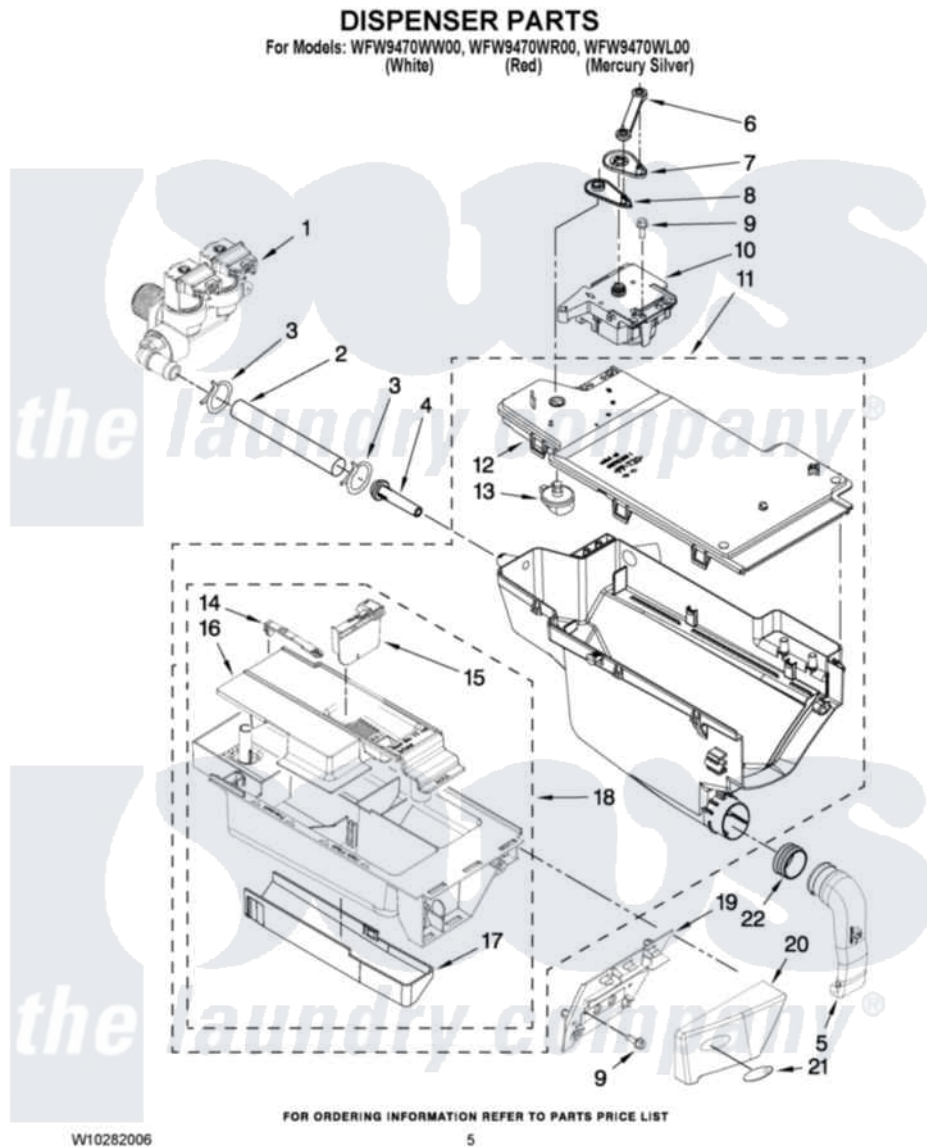

Whirlpool WFW9470WR00 04 - DISPENSER PARTS

Whirlpool Residential Whirlpool WFW9470WR00 Washer Parts Parts Diagram 04 - DISPENSER PARTS
Click on the part number to view part

Item	Original Part Number	Replaced By	Status	Part Description
1	W10289387			Valve, Water Inlet
2	W10291582			Hose, Inlet Valve To Dispenser
3	8181751	489503		Clamp
4	8183181			Nozzle, Inlet
5	8181718			Tube, Dispenser To Bellow
6	8183183			Lever, Water Distribution
7	8183184			Cam, Actuator
8	W10161052			Lever, Water Distribution
9	8181661			Screw, Actuator
10	W10283468	W10352973		Actuator
11	W10157886			Dispenser, Complete
12	W10164400			Plate, Distribution
13	8181712			Nozzle, Distribution
14	8181721			Hook, Drawer
15	W10121596			Separator, With Selection Slider

16	W10121598		Syphon, Bleach/Softener
17	8183179		Cover, Detergent Drawer
18	8183173		Drawer, Detergent
19	W10156617		Bracket, Handle Fixation
20	W10296484	W10296491	Handle
"	W10296485	W10296492	Handle
"	W10296486	W10296493	Handle
21	8183253		Medallion
22	8181747		Seal