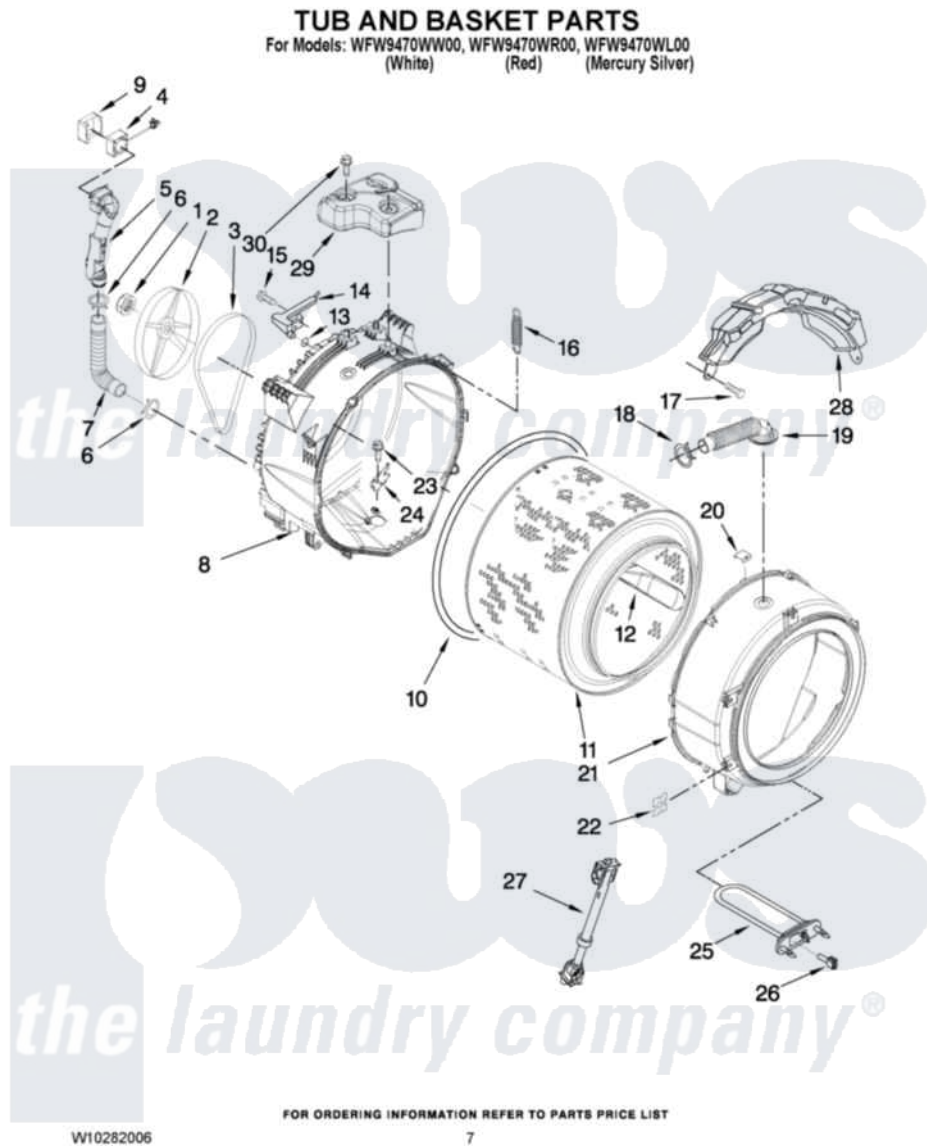

Whirlpool WFW9470WR00 05 - TUB AND BASKET PARTS

Whirlpool [Residential Whirlpool WFW9470WR00 Washer Parts](#) Parts Diagram 05 - TUB AND BASKET PARTS
Click on the part number to view part

Item	Original Part Number	Replaced By	Status	Part Description
1	W10283361			Nut, Pulley
2	8182650			Pulley
3	8181670	W10388414		Belt
4	W10283362			Fan, Active Ventilation
5	W10283513			Pipe, Ventilation
6	W10208156			Clamp
7	8181743			Hose, Exhaust
8	W10283358	W10290562		Tub-Outer
9	W10283366			Support, Ventilation Fan
10	8181673			Gasket, Tub
11	W10283352			Basket, Complete
12	W10283356			Baffle, Tub
13	W10250553			O-Ring, Air Trap
14	8181731			Airtrap
15	8181785			Screw
16	8182814			Spring, Suspension

17	8181647	W10182109	Screw-Kit
18	8181742	3367052	Clamp, Hose
19	8183187	8540015	Hose, Exhaust
20	8181667	8540092	Clamp, Tub
21	8182312	285981	Tub-Outer
22	8182512		Nut, Push-In
23	8182214		Screw
24	W10250558		Bracket, Heater Support
25	8182666		Element, Heating
26	8181705		Ntc
27	8182812		Shock Absorber
28	8181645	W10008880	Counterweight, Front
29	W10283355		Counterweight, Rear
30	W10283359		Screw, Rear Counterweight