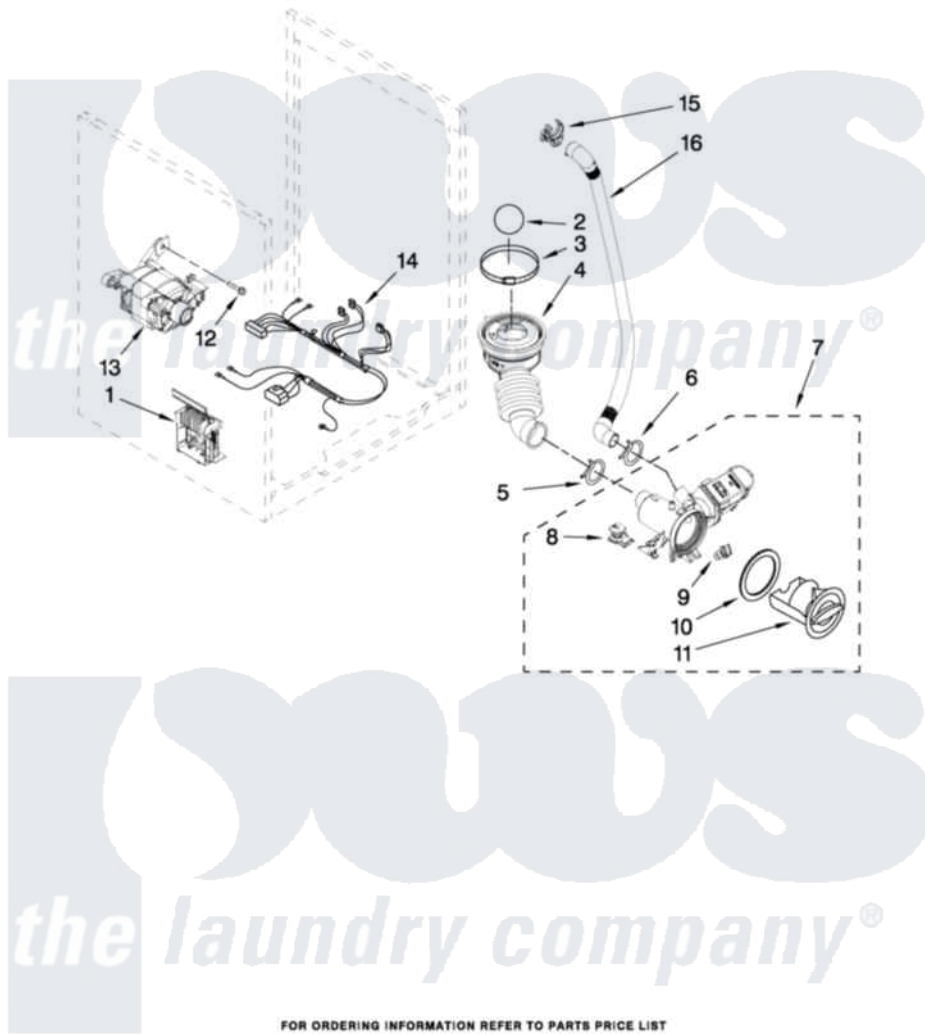

Whirlpool WFW9470WR00 06 - PUMP AND MOTOR PARTS

PUMP AND MOTOR PARTS

For Models: WFW9470WW00 (White), WFW9470WR00 (Red), WFW9470WL00 (Mercury Silver)

W10282006

FOR ORDERING INFORMATION REFER TO PARTS PRICE LIST

9

Whirlpool Residential Whirlpool WFW9470WR00 Washer Parts Parts Diagram 06 - PUMP AND MOTOR PARTS

Click on the part number to view part

Item	Original Part Number	Replaced By	Status	Part Description
1	8183196			Motor Control Unit
2	W10121657			Ball
3	8181734	696392		Hose Clamp
4	8181732			Hose, Tub To Pump
5	8181753	285655		Clamp, Hose
6	8181752	3367052		Clamp, Hose
7	8182821	280187		Pump-Water
8	8182820			Grommet, Damper
9	8182816			Grommet, Damper
10	8181736			Seal, Filter Cap
11	8183027			Cap, Filter
12	W10128585			Bolt, Motor
13	8182793			Motor, Drive
14	W10189680			Harness, Motor
15	8182209			Retainer, Drain Hose
16	8181740	W10003250		Hose, Drain-Inner