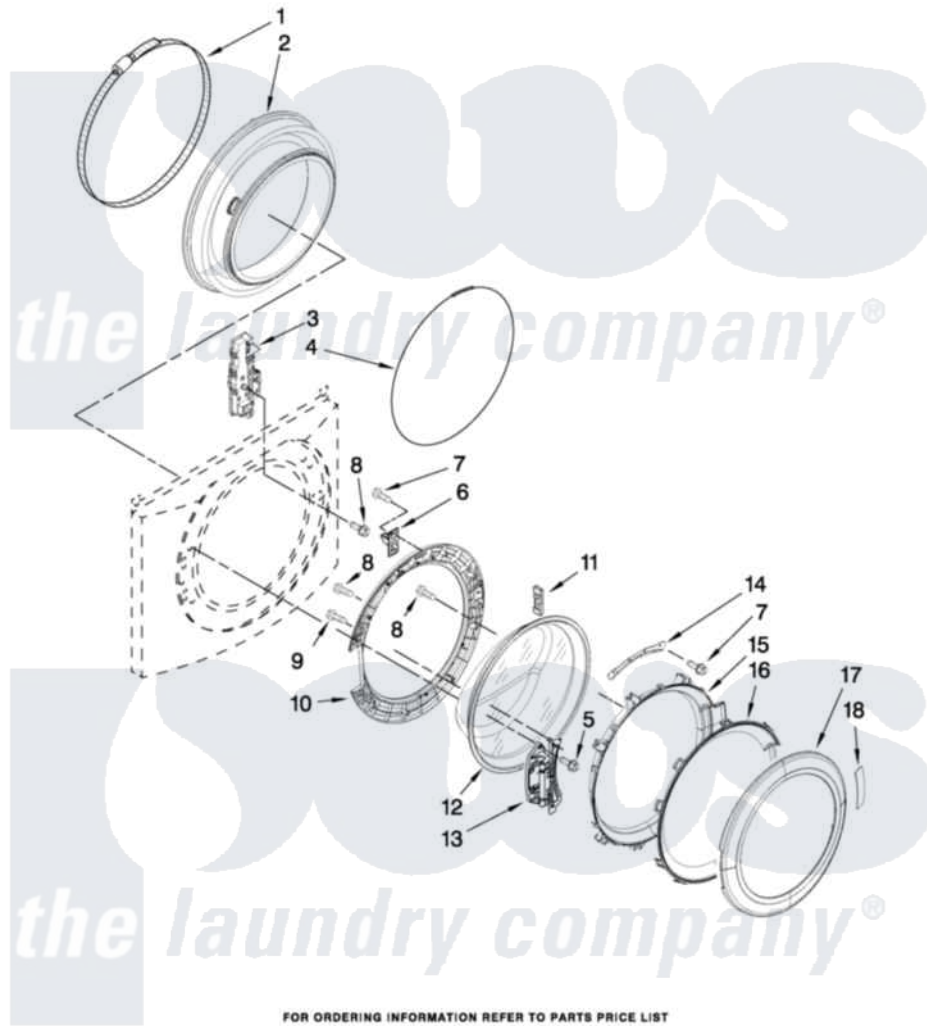

# Whirlpool WFW9470WR01 02 - DOOR AND LATCH PARTS

## DOOR AND LATCH PARTS

For Models: WFW9470WW01, WFW9470WR01, WFW9470WL01  
(White) (Red) (Mercury Silver)

W10326930

FOR ORDERING INFORMATION REFER TO PARTS PRICE LIST

3

Whirlpool [Residential Whirlpool WFW9470WR01 Washer Parts](#) Parts Diagram 02 - DOOR AND LATCH PARTS  
Click on the part number to view part

Item	Original Part Number	Replaced By	Status	Part Description
1	<a href="#">8182210</a>			Clamp, Bellow
2	<a href="#">8182119</a>			Bellow
3	<a href="#">8183270</a>			Lock, Door
4	<a href="#">8182211</a>			Clamp, Bellow To Front Panel
5	<a href="#">W10313165</a>			Screw
6	<a href="#">W10217552</a>			Hook, Door
7	8181758	<a href="#">8182214</a>		Screw
8	<a href="#">8181661</a>			Screw, Actuator
9	<a href="#">8181660</a>			Screw
10	<a href="#">8183195</a>			Frame, Door Back Support
11	8181659	<a href="#">W10128586</a>		Clamp, Glass Support
12	<a href="#">8181655</a>			Glass, Door
13	<a href="#">8183202</a>			Hinge, Door
14	<a href="#">W10295703</a>			Clamp, Glass
15	<a href="#">8183256</a>			Frame, Door Front Support
16	W10248071	<a href="#">W10153278</a>		Screen, Door