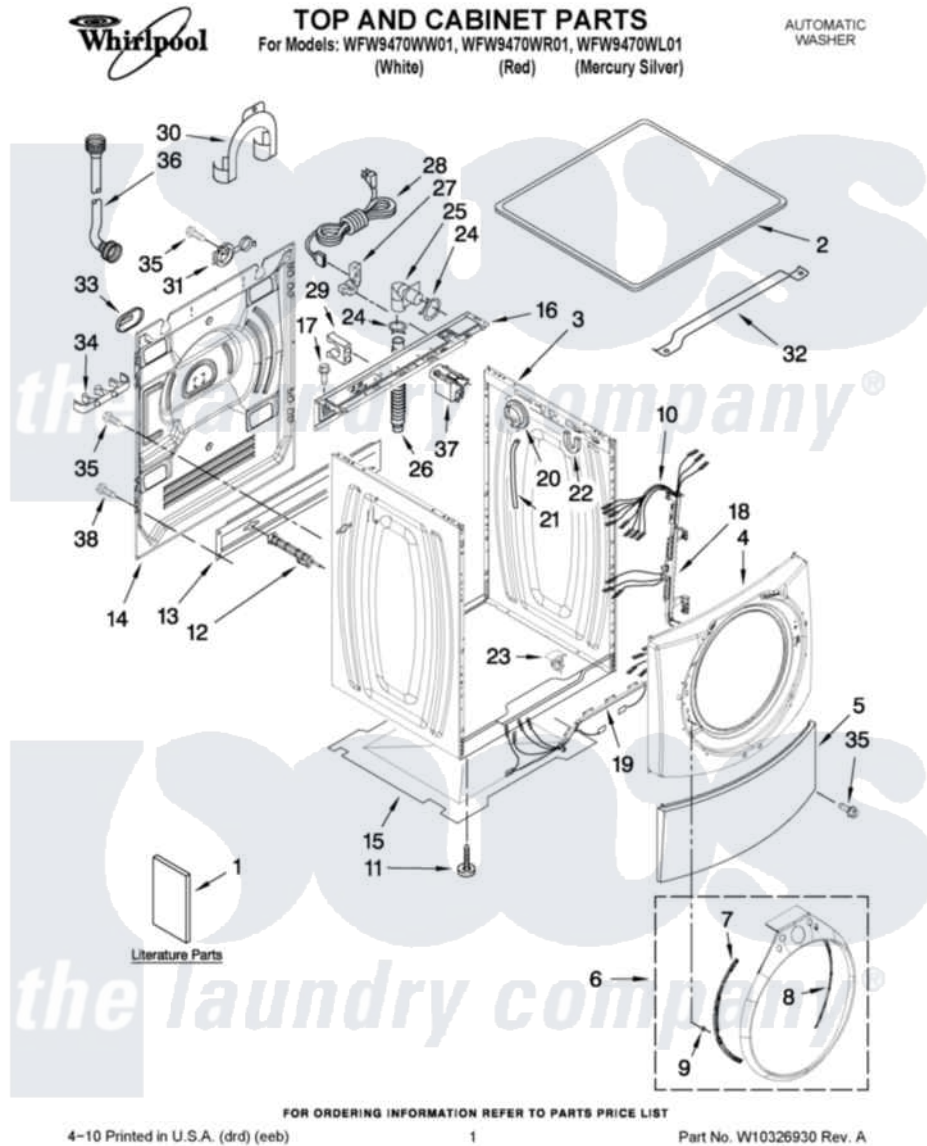

Whirlpool WFW9470WW01 01 - TOP AND CABINET PARTS

Whirlpool Residential Whirlpool WFW9470WW01 Washer Parts Parts Diagram 01 - TOP AND CABINET PARTS
 Click on the part number to view part

Item	Original Part Number	Replaced By	Status	Part Description
1	W10296133		Not Available	USE & CARE GUIDE
"	W10250503		Not Available	Tech Sheet
"	8183017		Not Available	Quick Start Guide
"	W10296490		Not Available	ENERGY GUIDE
2	8181799	8181641		Top
"	W10289411			Top
"	W10289419			Top
3	W10288155			Cabinet
"	W10288157			Cabinet
"	W10288158			Cabinet
4	8183151	W10015590		Panel
"	W10289418			Panel, Front
"	W10289421			Panel, Front
5	8181643			Toe Panel
"	W10289410			Toe Panel
"	W10289422			Toe Panel

6	W10296487		Trim Ring, Teardrop Assembly
"	W10296488		Trim Ring, Teardrop Assembly
"	W10296489		Trim Ring, Teardrop Assembly
7	8183208		Bracket, Trim Fixation
8	8183209		Bracket, Trim Fixation
9	8183210		Clip, Trim
10	W10283494		Harness, Wiring
11	8181636		Foot, Leveling
12	W10283353	W10289554A	Bolt
"	W10283354	W10289554A	Bolt
13	8182661	W10003040	Brace, Transport
14	W10242507		Panel, Rear
15	8181635		Pan, Bottom
16	W10289389		Brace, Rear
17	8181756	488729	Screw
18	W10121609		Channel, Harness
19	W10121610		Channel, Harness
20	W10271610		Switch, Pressure
21	8181739	W10004260	Hose, Pressure Switch
22	8181763		Bracket, Spring
23	W10189678	W10085220	Microswitch
24	8181752	3367052	Clamp, Hose
25	8181738		Connector, Hose Outlet
26	8181737		Hose, Drain
27	8181690	8182635	Strain Relief
28	8183009		Cord, Power
29	8182702		Clip, Outer Hose Holder
30	8181768	W10280024	U-Bend, Drain Hose
31	8182699		Grommet, Cord Support
32	8181632		Brace, Top
33	8182700	8540268	Cover, Transport
34	8182701		Clip, Outer Hose Holder
35	8181828	488729	Screw
36	8182795	89503	Hose-Inlet
"	8182792	89503	Hose-Inlet
37	W10326464		Filter, Interference
38	W10157885		Screw, 4.2 X 14