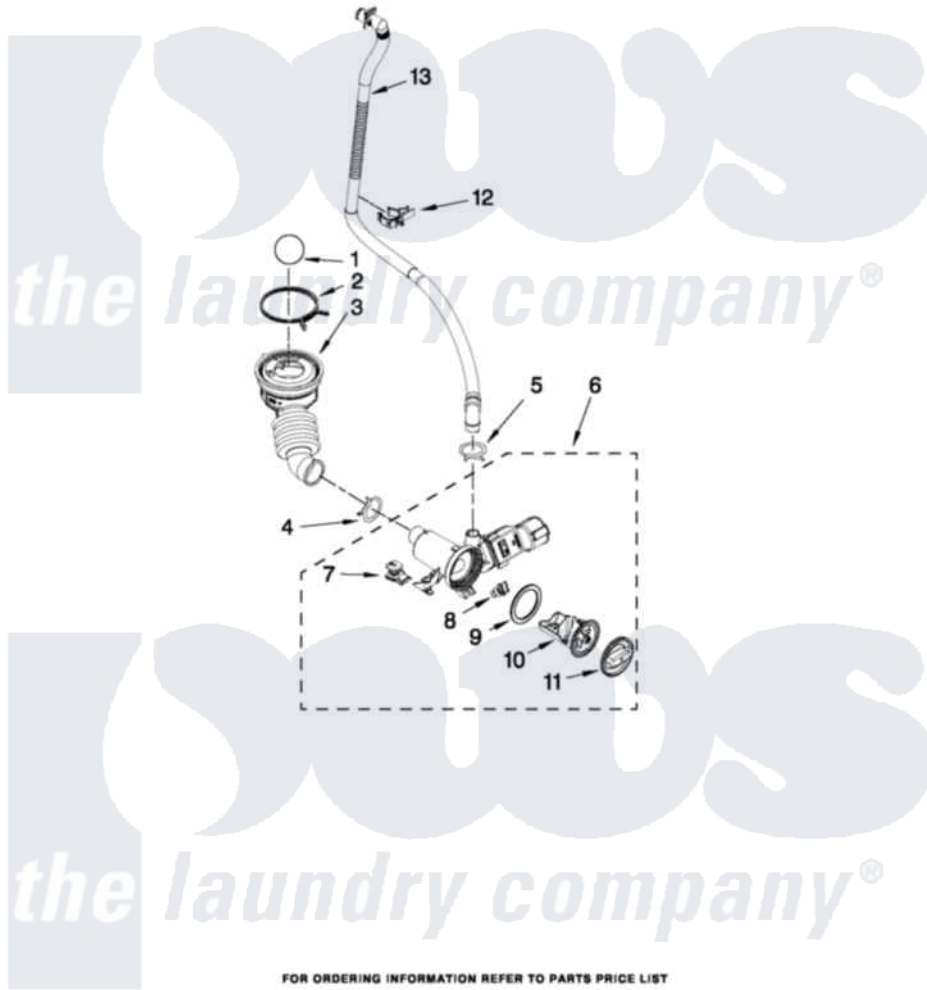

Whirlpool WFW94HEXL0 06 - PUMP PARTS

PUMP PARTS

For Models: WFW94HEXW0, WFW94HEXR0, WFW94HEXL0
(White) (Red) (Silver)

W10364974

9

FOR ORDERING INFORMATION REFER TO PARTS PRICE LIST

Whirlpool [Residential Whirlpool WFW94HEXL0 Washer Parts](#) Parts Diagram 06 - PUMP PARTS

[Click on the part number to view part](#)

Item	Original Part Number	Replaced By	Status	Part Description
1	W10003330	W10121657		Ball
2	8181734	696392		Hose Clamp
3	W10241029			Hose, Tub To Pump
4	W10273036			Clamp, Hose
5	356138			Clamp, Hose
6	W10241025			Pump
7	W10338326			Grommet, Damper
8	8182816			Grommet, Damper
9	8181736			Seal, Filter Cap
10	W10241027			Filter, Pump
11	W10338322			Cap, Filter
12	W10241034			Retainer, Drain Hose
13	W10267642			Drain Hose