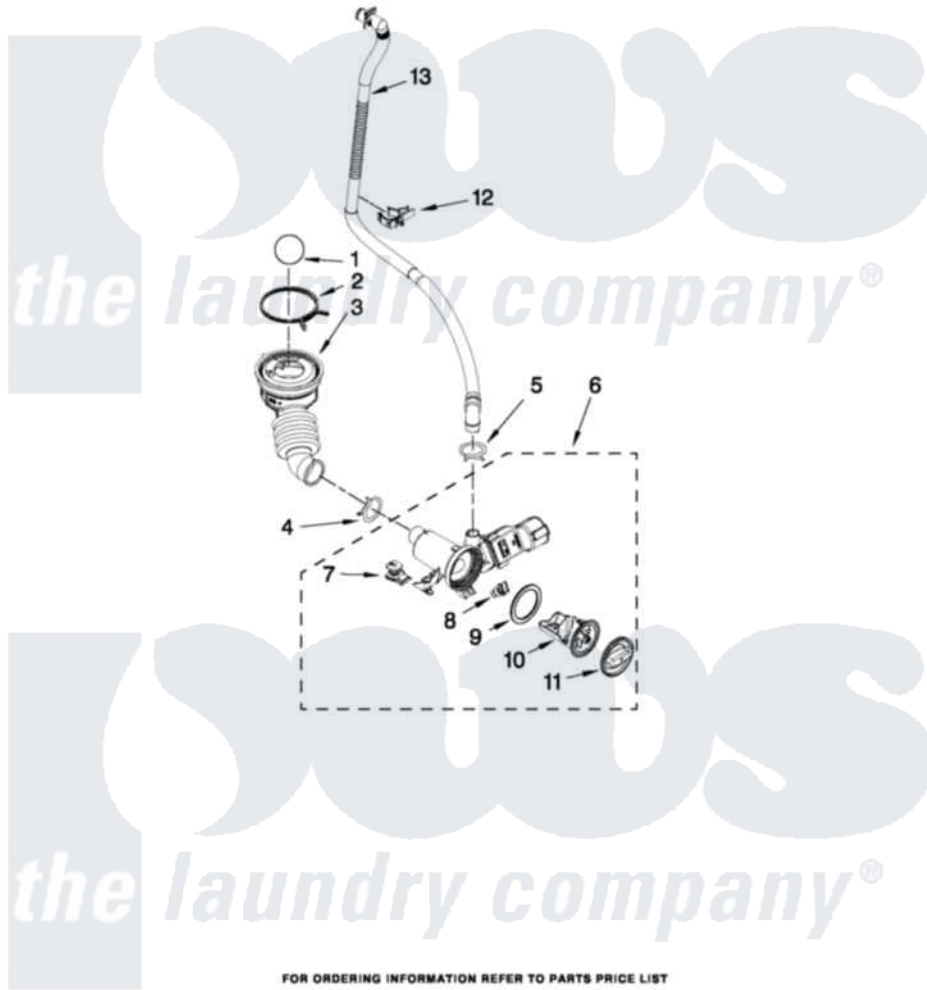

Whirlpool WFW94HEXR0 06 - PUMP PARTS

PUMP PARTS

For Models: WFW94HEXW0 (White) WFW94HEXR0 (Red) WFW94HEXL0 (Silver)

W10364974

9

FOR ORDERING INFORMATION REFER TO PARTS PRICE LIST

Whirlpool [Residential Whirlpool WFW94HEXR0 Washer Parts](#) Parts Diagram 06 - PUMP PARTS
 Click on the part number to view part

Item	Original Part Number	Replaced By	Status	Part Description
1	W10003330	W10121657		Ball
2	8181734	696392		Hose Clamp
3	W10241029			Hose, Tub To Pump
4	W10273036			Clamp, Hose
5	356138			Clamp, Hose
6	W10241025			Pump
7	W10338326			Grommet, Damper
8	8182816			Grommet, Damper
9	8181736			Seal, Filter Cap
10	W10241027			Filter, Pump
11	W10338322			Cap, Filter
12	W10241034			Retainer, Drain Hose
13	W10267642			Drain Hose