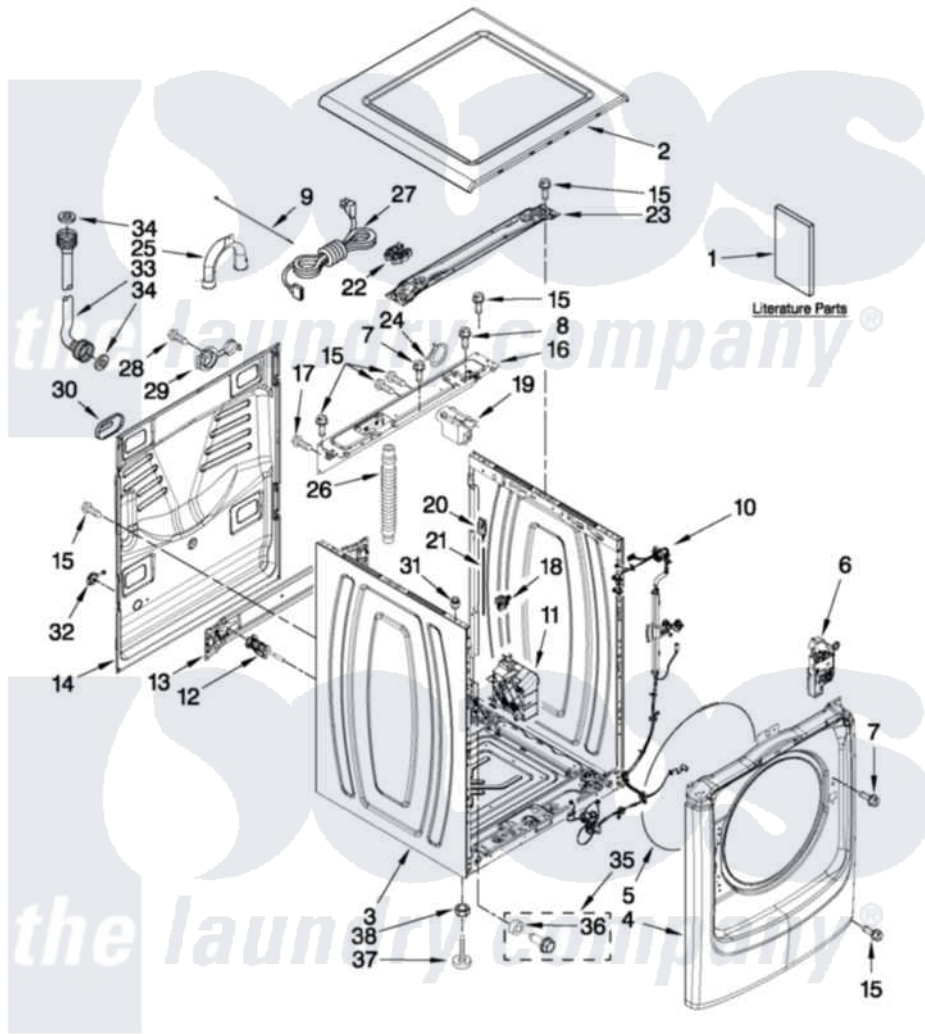

Whirlpool WFW94HEXR1 01 - TOP AND CABINET PARTS

TOP AND CABINET PARTS

For Models: WFW94HEXW1, WFW94HEXR1, WFW94HEXL1
(White) (Red) (Silver)

AUTOMATIC
WASHER

FOR ORDERING INFORMATION REFER TO PARTS PRICE LIST

2-11 Printed in U.S.A. (drd)(bay)

1

Part No. W10371806 Rev. A

Whirlpool [Residential Whirlpool WFW94HEXR1 Washer Parts](#) Parts Diagram 01 - TOP AND CABINET PARTS

[Click on the part number to view part](#)