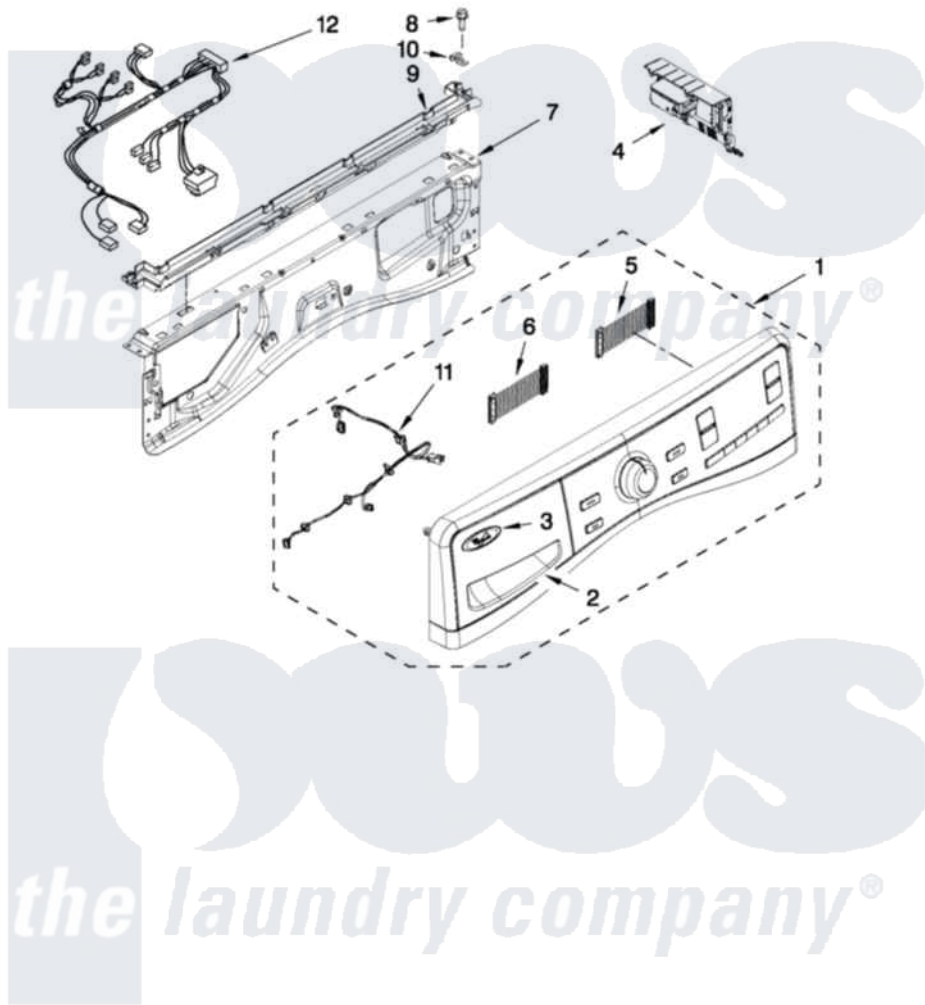

Whirlpool WFW94HEXR1 03 - CONTROL PANEL PARTS

CONTROL PANEL PARTS

For Models: WFW94HEXW1, WFW94HEXR1, WFW94HEXL1
(White) (Red) (Silver)

FOR ORDERING INFORMATION REFER TO PARTS PRICE LIST

4

W10371806

Whirlpool [Residential Whirlpool WFW94HEXR1 Washer Parts](#) Parts Diagram 03 - CONTROL PANEL PARTS
Click on the part number to view part

Item	Original Part Number	Replaced By	Status	Part Description
1	W10369551	W10388426		Console
"	W10369555	W10388439		Console
"	W10369553	W10388437		Console
2	W10311731			Handle, Dispenser Drawer
"	W10316353			Handle, Dispenser Drawer
"	W10327028			Handle, Dispenser Drawer
3	W10117943	8303811		Badge, Assembly
4	W10388202			Control Unit, Central
5	W10267937			Harness, Jumper
6	W10267938			Harness, UI Jumper
7	W10208197			Bracket, Console
8	W10142290			Screw, 8-18 X 5/16
9	W10317570			Water Channel
10	W10317566			Spring, Clip Water Channel
11	W10271989			Harness, Main UI
12	W10271979			Harness, Wiring