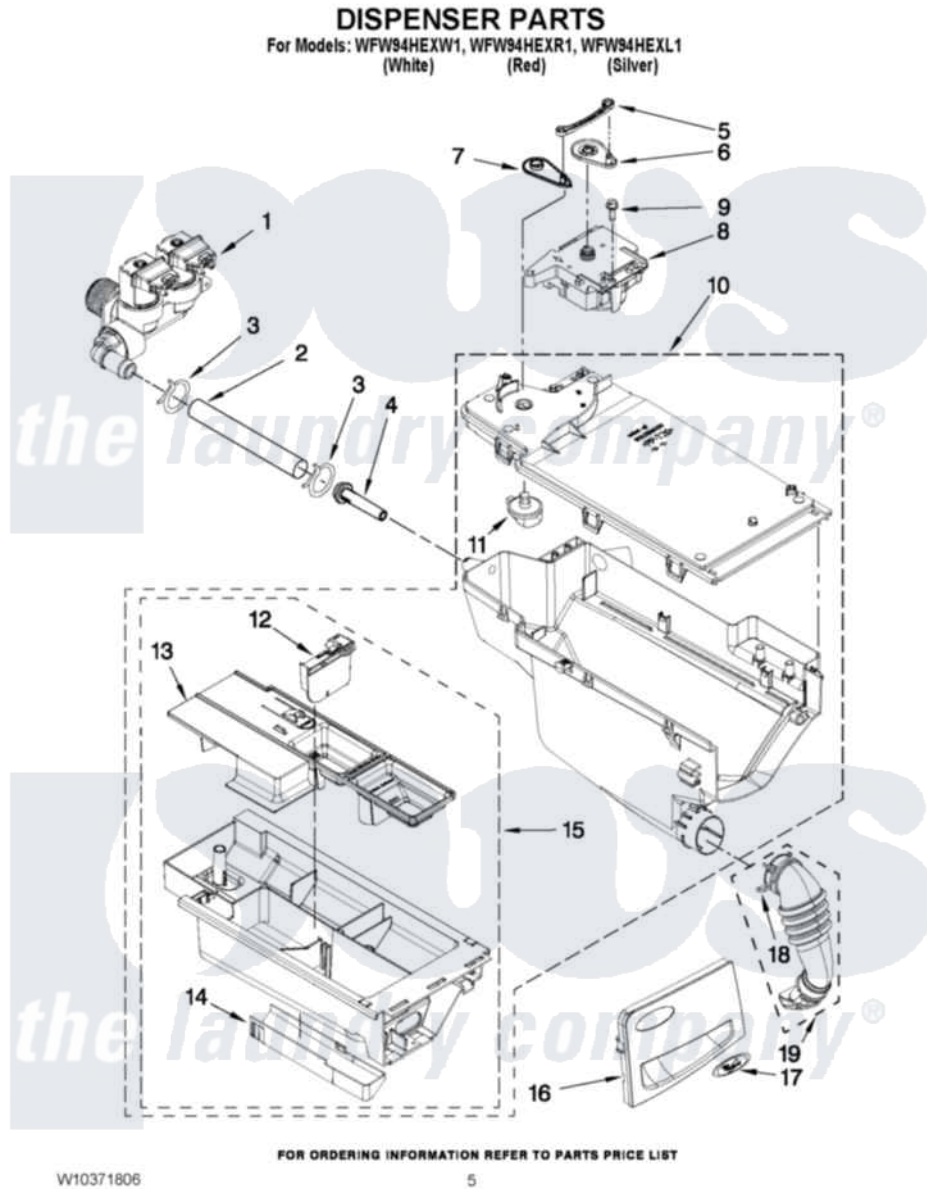

Whirlpool WFW94HEXR1 04 - DISPENSER PARTS

Whirlpool [Residential Whirlpool WFW94HEXR1 Washer Parts](#) Parts Diagram 04 - DISPENSER PARTS
Click on the part number to view part

Item	Original Part Number	Replaced By	Status	Part Description
1	W10289387			Valve, Water Inlet
2	W10239952			Hose, Inlet Valve To Dispenser
3	370450	596669		Clamp, Manifold
4	8183181			Nozzle, Inlet
5	8183183			Lever, Water Distribution
6	W10003190	8183184		Cam, Actuator
7	W10183517			Lever, Water Distribution
8	W10163975	W10352973		Actuator
9	8540282	8181661		Screw, Actuator
10	W10351811			Housing, Dispenser Assembly
11	W10003110	8181712		Nozzle, Distribution
12	W10015200	W10121596		Separator, With Selection Slider
13	W10289432			Siphon, Bleach/Softener
14	W10003140	8183179		Cover, Detergent Drawer
15	W10256686			Drawer, Detergent

16	W10311731		Handle, Dispenser Drawer
"	W10316353		Handle, Dispenser Drawer
"	W10327028		Handle, Dispenser Drawer
17	W10117943	8303811	Badge, Assembly
18	W10239910		Clamp, Hose
19	W10239966		Hose, Dispenser To Bellow