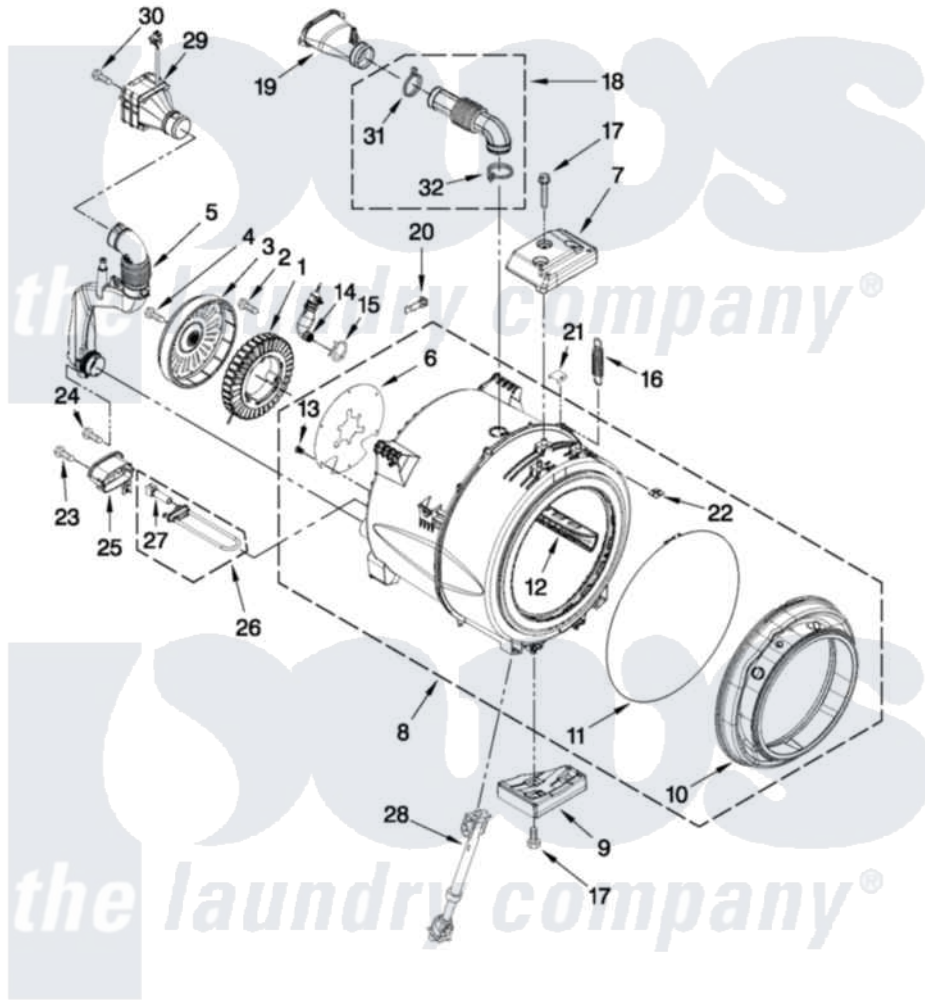

# Whirlpool WFW94HEXR1 05 - TUB AND BASKET PARTS

## TUB AND BASKET PARTS

For Models: WFW94HEXW1, WFW94HEXR1, WFW94HEXL1  
(White) (Red) (Silver)

FOR ORDERING INFORMATION REFER TO PARTS PRICE LIST

W10371806

7

Whirlpool [Residential Whirlpool WFW94HEXR1 Washer Parts](#) Parts Diagram 05 - TUB AND BASKET PARTS  
Click on the part number to view part

Item	Original Part Number	Replaced By	Status	Part Description
1	W10213978	<a href="#">W10365754</a>		Stator
2	<a href="#">W10253476</a>			Screw, Stator Mounting
3	W10213980	<a href="#">W10365755</a>		Rotor
4	<a href="#">W10253477</a>			Screw, Rotor Mounting
5	<a href="#">W10261582</a>			Pipe, Ventilation Assembly
6	<a href="#">W10267637</a>			Shield, Motor
7	<a href="#">W10253014</a>			Counterweight, Top
8	W10355005	<a href="#">W10409997</a>		Tub-Outer
9	<a href="#">W10237535</a>			Counterweight, Bottom
10	<a href="#">W10340443</a>			Bellow
11	<a href="#">W10237502</a>			Retainer, Bellow To Tub
12	<a href="#">W10292810</a>			Baffle, Tub
13	<a href="#">W10273613</a>			Retainer, Push In
14	<a href="#">W10260500</a>			Airtrap Assembly
15	<a href="#">371499</a>			Clamp, Hose
16	W10249487	<a href="#">W10365757</a>		Spring

17	<a href="#">W10261496</a>		Screw, Counterweight
18	<a href="#">W10352811</a>		Vent-Hose Coupling Assembly
19	<a href="#">W10352818</a>		Vent Tube And Cover
20	<a href="#">W10316388</a>		Clip, Harness Diverter
21	<a href="#">8540092</a>		Clamp, Tub
22	8540072	<a href="#">8182512</a>	Nut, Push-In
23	<a href="#">9740848</a>		Screw, Mixing Valve Mounting
24	<a href="#">W10306501</a>		Screw, M4.1-1.8 X 16.5C
25	<a href="#">W10318155</a>		Shield, Heater
26	W10253993	<a href="#">8182666</a>	Element, Heating
27	<a href="#">8181705</a>		Ntc
28	<a href="#">W10261492</a>		Shock Absorber
29	<a href="#">W10261587</a>		Fan, Ventilation Assembly
30	<a href="#">W10305097</a>		Screw, M4.1-1.8 X 57
31	<a href="#">W10273034</a>		Clamp, Vent Hose
32	<a href="#">W10353599</a>		Clamp, Hose