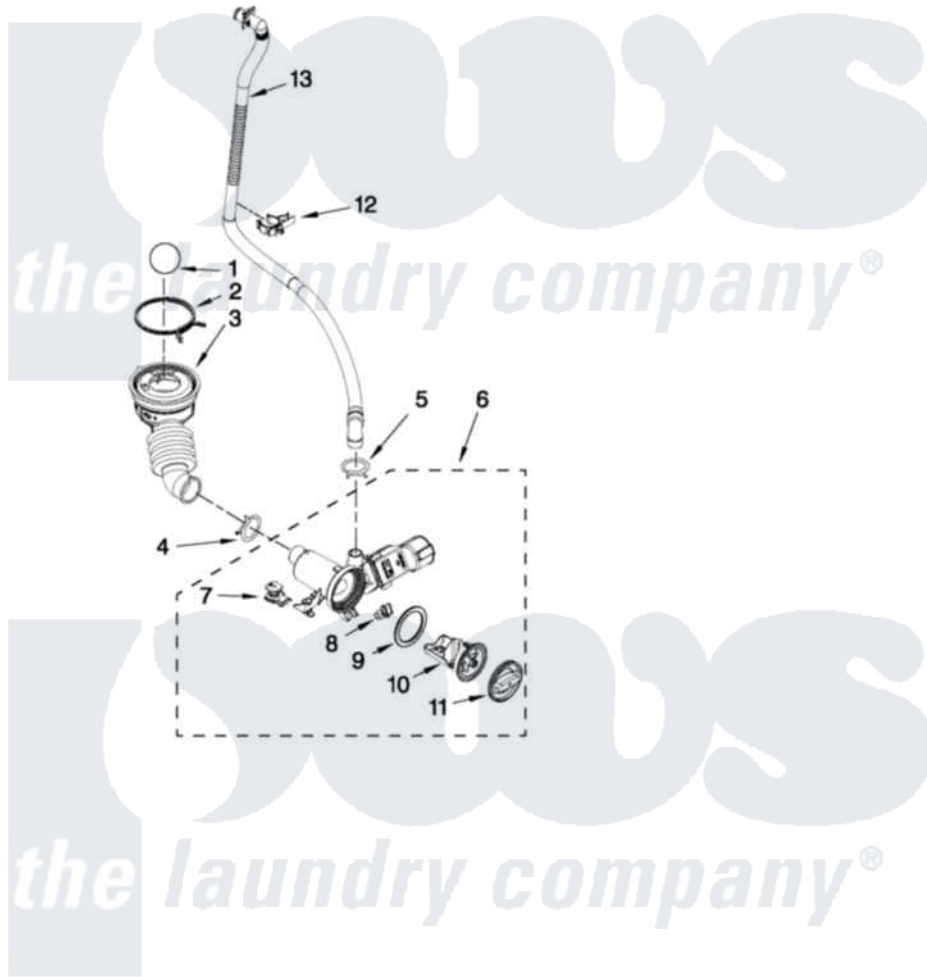

Whirlpool WFW94HEXR1 06 - PUMP PARTS

PUMP PARTS

For Models: WFW94HEXW1, WFW94HEXR1, WFW94HEXL1
(White) (Red) (Silver)

FOR ORDERING INFORMATION REFER TO PARTS PRICE LIST

W10371806

9

Whirlpool [Residential Whirlpool WFW94HEXR1 Washer Parts](#) Parts Diagram 06 - PUMP PARTS

[Click on the part number to view part](#)

Item	Original Part Number	Replaced By	Status	Part Description
1	W10003330	W10121657		Ball
2	8181734	696392		Hose Clamp
3	W10241029			Hose, Tub To Pump
4	W10273036			Clamp, Hose
5	356138			Clamp, Hose
6	W10241025			Pump
7	W10338326			Grommet, Damper
8	8182816			Grommet, Damper
9	8181736			Seal, Filter Cap
10	W10241027			Filter, Pump
11	W10338322			Cap, Filter
12	W10241034			Retainer, Drain Hose
13	W10267642			Drain Hose