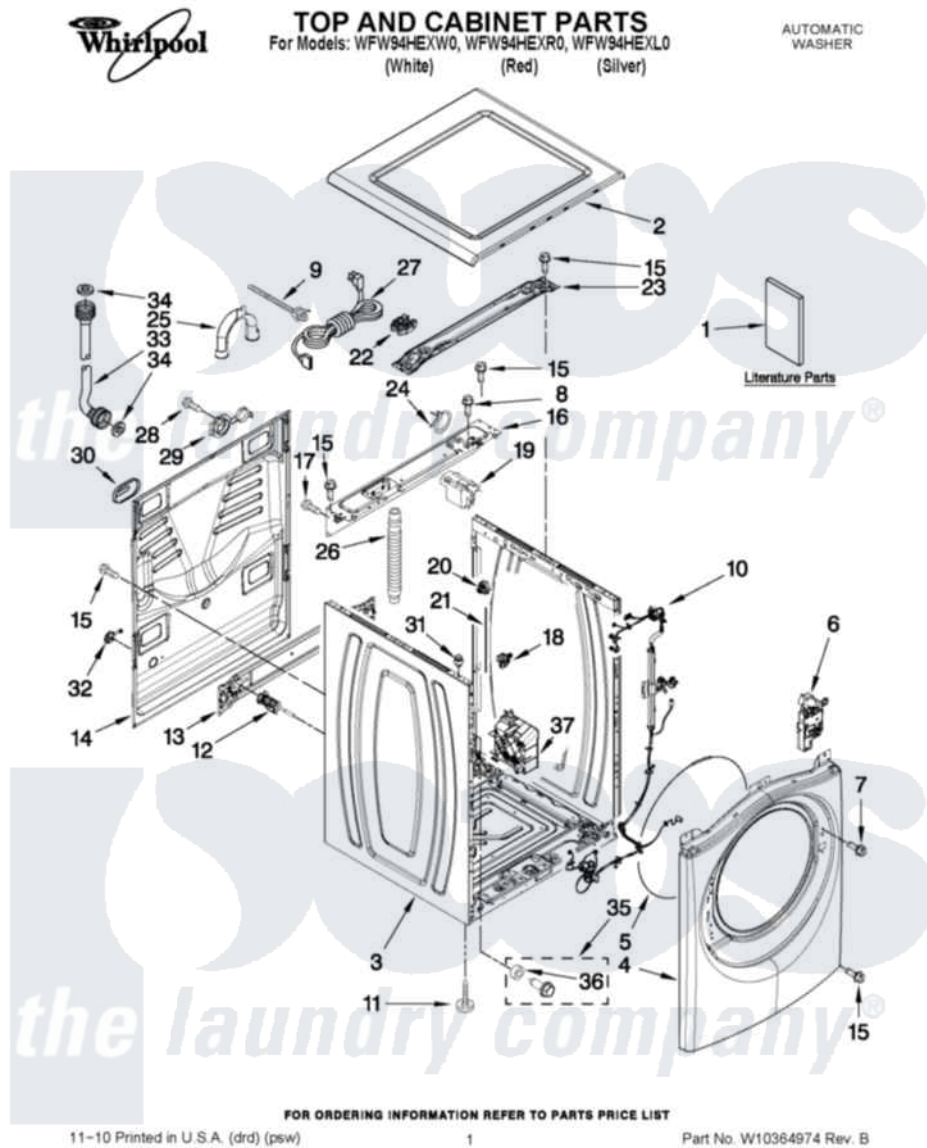

Whirlpool WFW94HEXW0 01 - TOP AND CABINET PARTS

Whirlpool Residential Whirlpool WFW94HEXW0 Washer Parts Parts Diagram 01 - TOP AND CABINET PARTS
 Click on the part number to view part

Item	Original Part Number	Replaced By	Status	Part Description
1	W10254447		Not Available	INSTALLATION INSTRUCTIONS (ENGLISH/FRENCH)
"	W10254423		Not Available	USE & CARE GUIDE
"	W10254472		Not Available	TECH SHEET
"	W10254435		Not Available	ENERGY GUIDE
2	W10208373			Top
"	W10337799			Top
"	W10316283			Top
3	W10237487	W10441110		Cabinet
"	W10337793			Cabinet
"	W10316281			Cabinet
4	W10208193			Panel, Front
"	W10337800	W10441112		Panel
"	W10316293			Panel, Front
5	W10237503			Retainer, Bellow To Front Panel

6	W10306374		Lock, Door
7	8540282	8181661	Screw, Actuator
8	8540329		Screw, 8-18 X 7/16
9	W10339879		Tie, Cable
10	W10271986		Harness, Wiring
11	8563585		Leveling Foot And Nut
12	W10271590	W10498442	Bolt
13	W10237498		Brace, Transport
14	W10237492		Panel, Rear
15	W10142290		Screw, 8-18 X 5/16
16	W10237495		Brace, Rear
17	W10305097		Screw, M4. 1-1.8 X 57
18	W10181028		Clip, Pressure Switch Hose
19	W10326464		Filter, Interference
20	W10304342		Switch, Pressure
21	W10251962		Hose, Pressure Switch
22	W10245452		Retainer, Spring
23	W10237490		Brace, Top
24	356138		Clamp, Hose
25	W10280024		U-Bend, Drain Hose
26	W10267638		Hose, Drain
27	W10326100	W10434975	Cord, Power
28	3351614		Screw, Gearcase Cover Mounting
29	W10275820		Cover, Power Cord- Transport
30	8182700	8540268	Cover, Transport
31	W10208380		Screw, Bush Assembly
32	W10304004		Cover, Power Cord
33	W10194208	89503	Hose-Inlet
"	8571378	89503	Hose-Inlet
34	W10242307	16123	Washer Inlet-Hose Miscellaneous Parts Must be Ordered Separately.
35	W10298211		Stud Assembly, Front Panel
36	W10323182		Spacer, Front Panel
37	W10245123	W10374126	Motor Control Unit