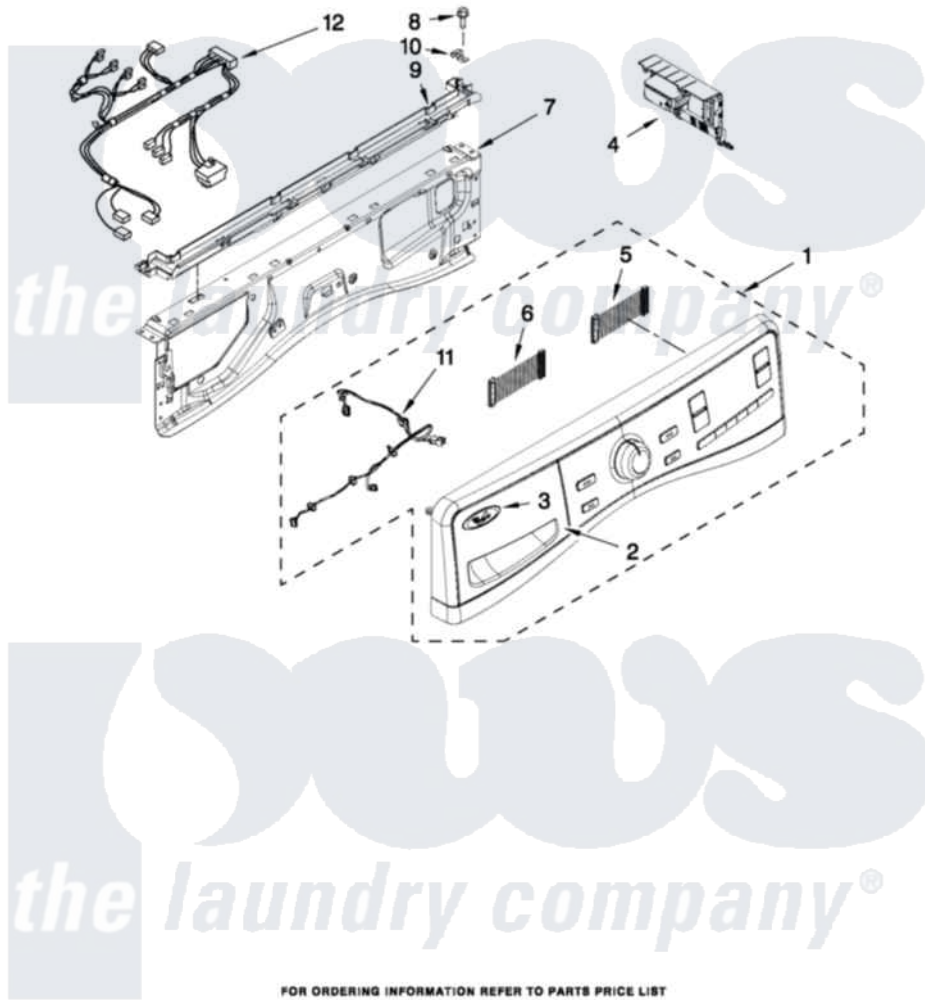

Whirlpool WFW94HEXW0 03 - CONTROL PANEL PARTS

CONTROL PANEL PARTS

For Models: WFW94HEXW0 (White), WFW94HEXR0 (Red), WFW94HEXL0 (Silver)

FOR ORDERING INFORMATION REFER TO PARTS PRICE LIST

4

W10364974

Whirlpool [Residential Whirlpool WFW94HEXW0 Washer Parts](#) Parts Diagram 03 - CONTROL PANEL PARTS
 Click on the part number to view part

Item	Original Part Number	Replaced By	Status	Part Description
1	W10352450	W10388426		Console
"	W10352454	W10388439		Console
"	W10352452	W10388437		Console
2	W10311731			Handle, Dispenser Drawer
"	W10316353			Handle, Dispenser Drawer
"	W10327028			Handle, Dispenser Drawer
3	W10117943	8303811		Badge, Assembly
4	W10354085	W10384503		Control-Elec
5	W10267937			Harness, Jumper
6	W10267938			Harness, UI Jumper
7	W10208197			Bracket, Console
8	W10142290			Screw, 8-18 X 5/16
9	W10317570			Water Channel
10	W10317566			Spring, Clip Water Channel
11	W10271989			Harness, Main UI
12	W10271979			Harness, Wiring