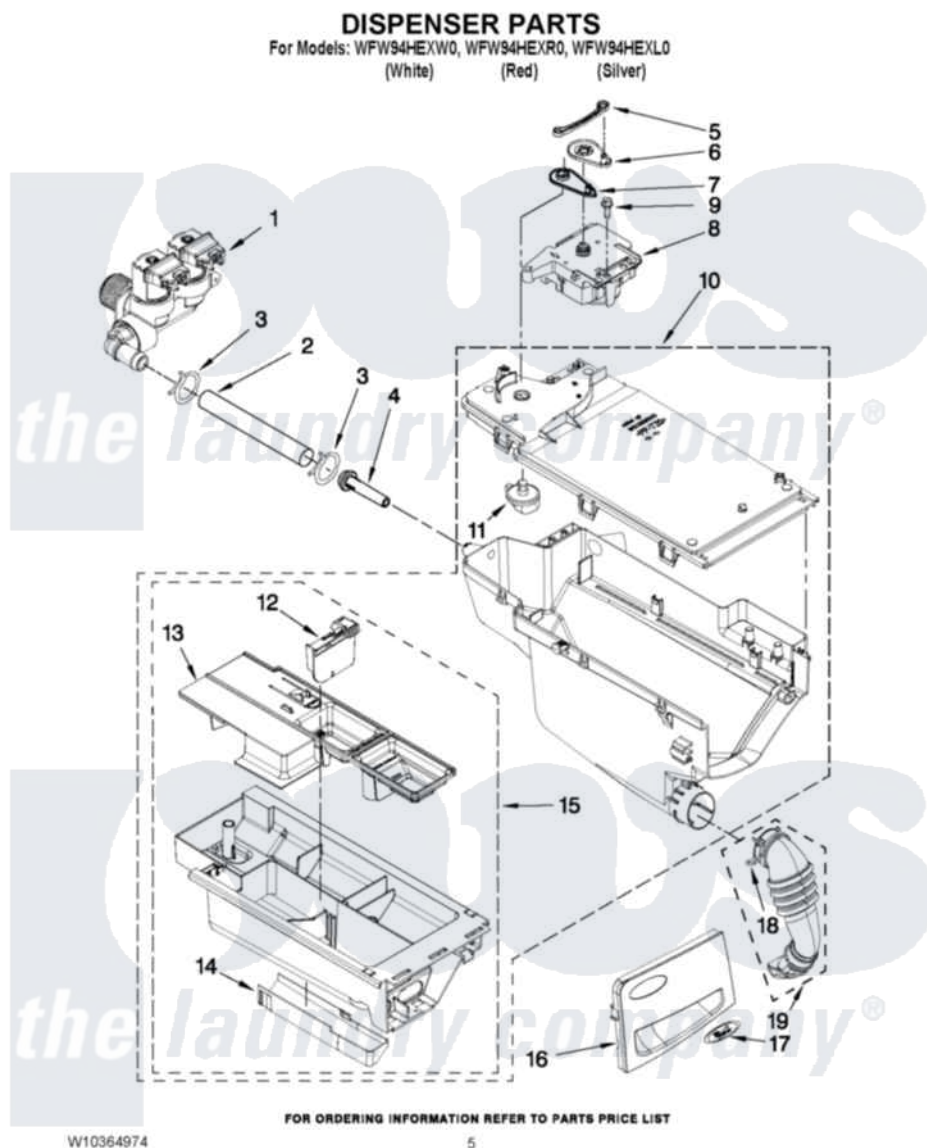

# Whirlpool WFW94HEXW0 04 - DISPENSER PARTS

Whirlpool [Residential Whirlpool WFW94HEXW0 Washer Parts](#) Parts Diagram 04 - DISPENSER PARTS  
Click on the part number to view part

Item	Original Part Number	Replaced By	Status	Part Description
1	<a href="#">W10289387</a>			Valve, Water Inlet
2	<a href="#">W10239952</a>			Hose, Inlet Valve To Dispenser
3	370450	<a href="#">596669</a>		Clamp, Manifold
4	<a href="#">8183181</a>			Nozzle, Inlet
5	<a href="#">8183183</a>			Lever, Water Distribution
6	W10003190	<a href="#">8183184</a>		Cam, Actuator
7	<a href="#">W10183517</a>			Lever, Water Distribution
8	W10163975	<a href="#">W10352973</a>		Actuator
9	8540282	<a href="#">8181661</a>		Screw, Actuator
10	<a href="#">W10259003</a>			Housing, Dispenser Assembly
11	W10003110	<a href="#">8181712</a>		Nozzle, Distribution
12	W10015200	<a href="#">W10121596</a>		Separator, With Selection Slider
13	<a href="#">W10289432</a>			Siphon, Bleach/Softener
14	W10003140	<a href="#">8183179</a>		Cover, Detergent Drawer
15	<a href="#">W10256686</a>			Drawer, Detergent

16	<a href="#">W10311731</a>		Handle, Dispenser Drawer
"	<a href="#">W10316353</a>		Handle, Dispenser Drawer
"	<a href="#">W10327028</a>		Handle, Dispenser Drawer
17	W10117943	<a href="#">8303811</a>	Badge, Assembly
18	<a href="#">W10239910</a>		Clamp, Hose
19	<a href="#">W10239966</a>		Hose, Dispenser To Bellow