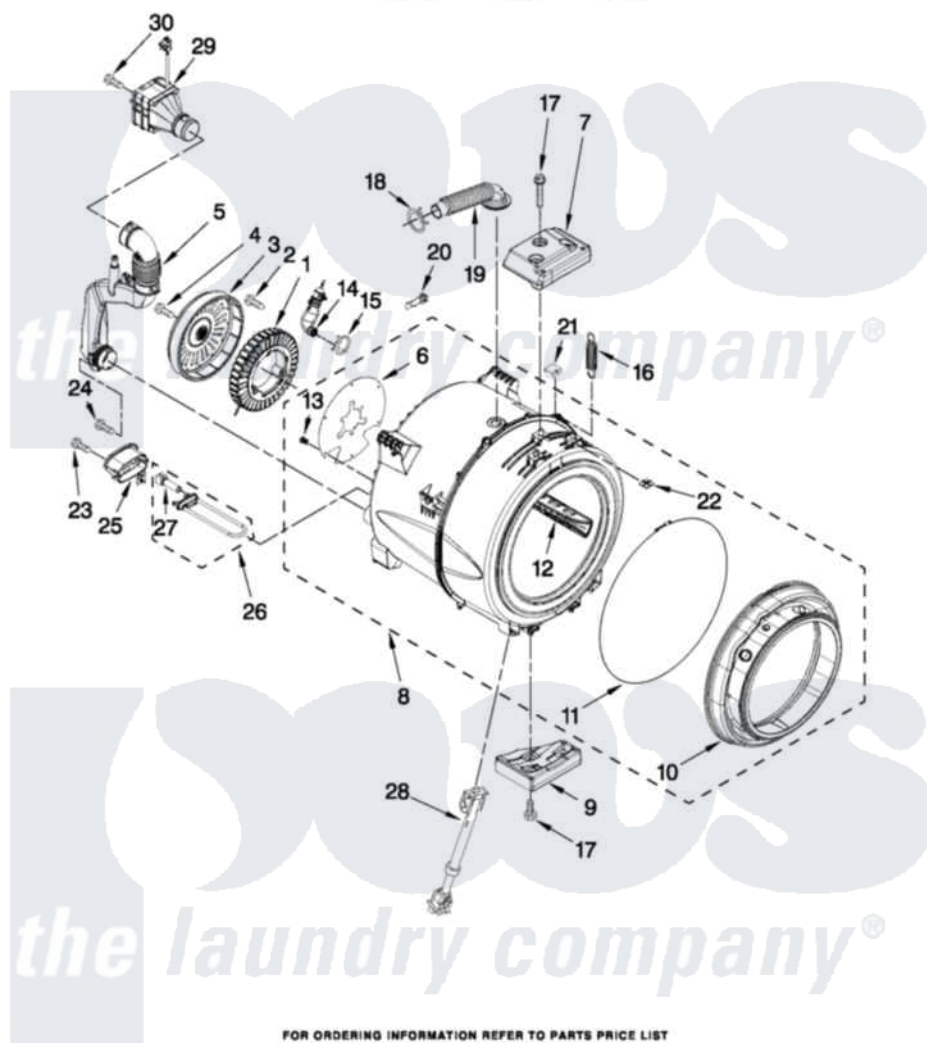

Whirlpool WFW94HEXW0 05 - TUB AND BASKET PARTS

TUB AND BASKET PARTS

For Models: WFW94HEXW0, WFW94HEXR0, WFW94HEXL0
(White) (Red) (Silver)

W10364974

7

FOR ORDERING INFORMATION REFER TO PARTS PRICE LIST

Whirlpool [Residential Whirlpool WFW94HEXW0 Washer Parts](#) Parts Diagram 05 - TUB AND BASKET PARTS
Click on the part number to view part

Item	Original Part Number	Replaced By	Status	Part Description
1	W10213978	W10365754		Stator
2	W10253476			Screw, Stator Mounting
3	W10213980	W10365755		Rotor
4	W10253477			Screw, Rotor Mounting
5	W10261582			Pipe, Ventilation Assembly
6	W10267637			Shield, Motor
7	W10253014			Counterweight, Top
8	W10270243	W10434229		Tub-Outer
9	W10237535			Counterweight, Bottom
10	W10237494			Bellow
11	W10237502			Retainer, Bellow To Tub
12	W10292810			Baffle, Tub
13	W10273613			Retainer, Push In
14	W10260500			Airtrap Assembly
15	371499			Clamp, Hose
16	W10249487	W10365757		Spring

17	W10261496		Screw, Counterweight
18	W10273033		Clamp, Hose
19	8540015		Hose, Exhaust
20	W10316388		Clip, Harness Diverter
21	8540092		Clamp, Tub
22	8540072	8182512	Nut, Push-In
23	9740848		Screw, Mixing Valve Mounting
24	W10306501		Screw, M4.1-1.8 X 16.5C
25	W10318155		Shield, Heater
26	W10253993	8182666	Element, Heating
27	8181705		Ntc
28	W10261492		Shock Absorber
29	W10261587		Fan, Ventilation Assembly
30	W10305097		Screw, M4.1-1.8 X 57