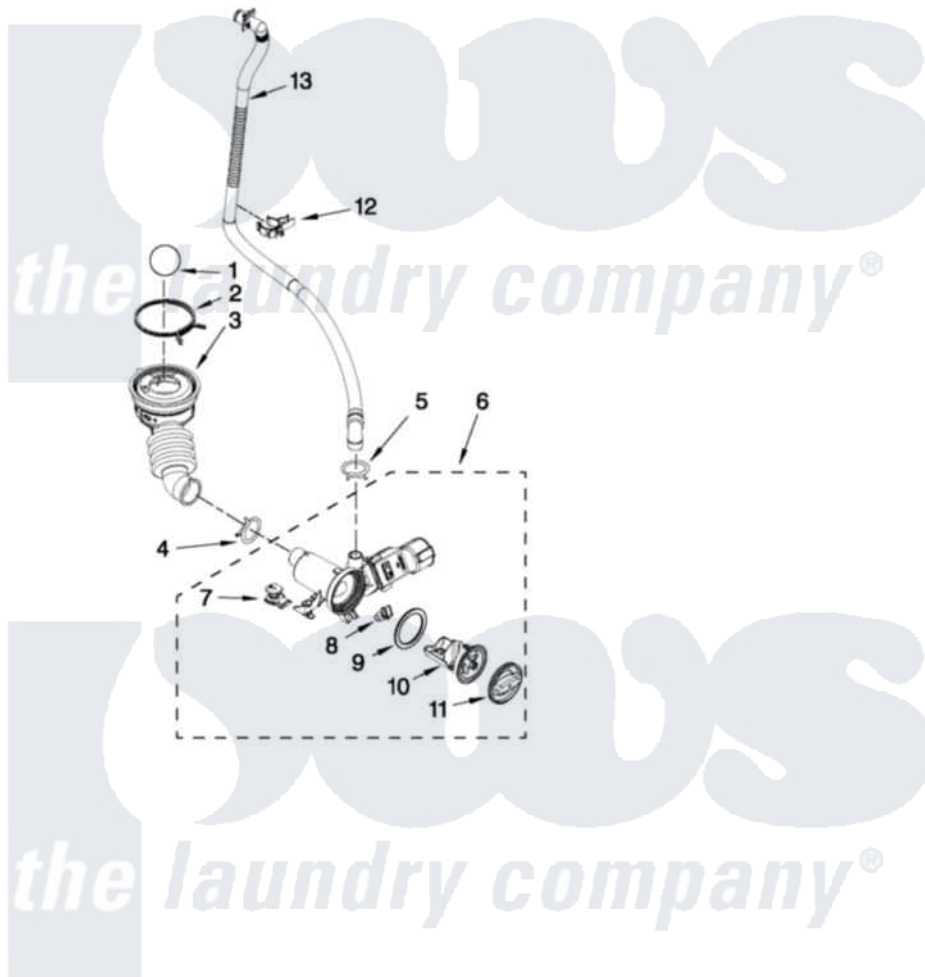

Whirlpool WFW94HEXW1 06 - PUMP PARTS

PUMP PARTS

For Models: WFW94HEXW1, WFW94HEXR1, WFW94HEXL1
(White) (Red) (Silver)

FOR ORDERING INFORMATION REFER TO PARTS PRICE LIST

W10371806

9

Whirlpool [Residential Whirlpool WFW94HEXW1 Washer Parts](#) Parts Diagram 06 - PUMP PARTS
Click on the part number to view part

Item	Original Part Number	Replaced By	Status	Part Description
1	W10003330	W10121657		Ball
2	8181734	696392		Hose Clamp
3	W10241029			Hose, Tub To Pump
4	W10273036			Clamp, Hose
5	356138			Clamp, Hose
6	W10241025			Pump
7	W10338326			Grommet, Damper
8	8182816			Grommet, Damper
9	8181736			Seal, Filter Cap
10	W10241027			Filter, Pump
11	W10338322			Cap, Filter
12	W10241034			Retainer, Drain Hose
13	W10267642			Drain Hose