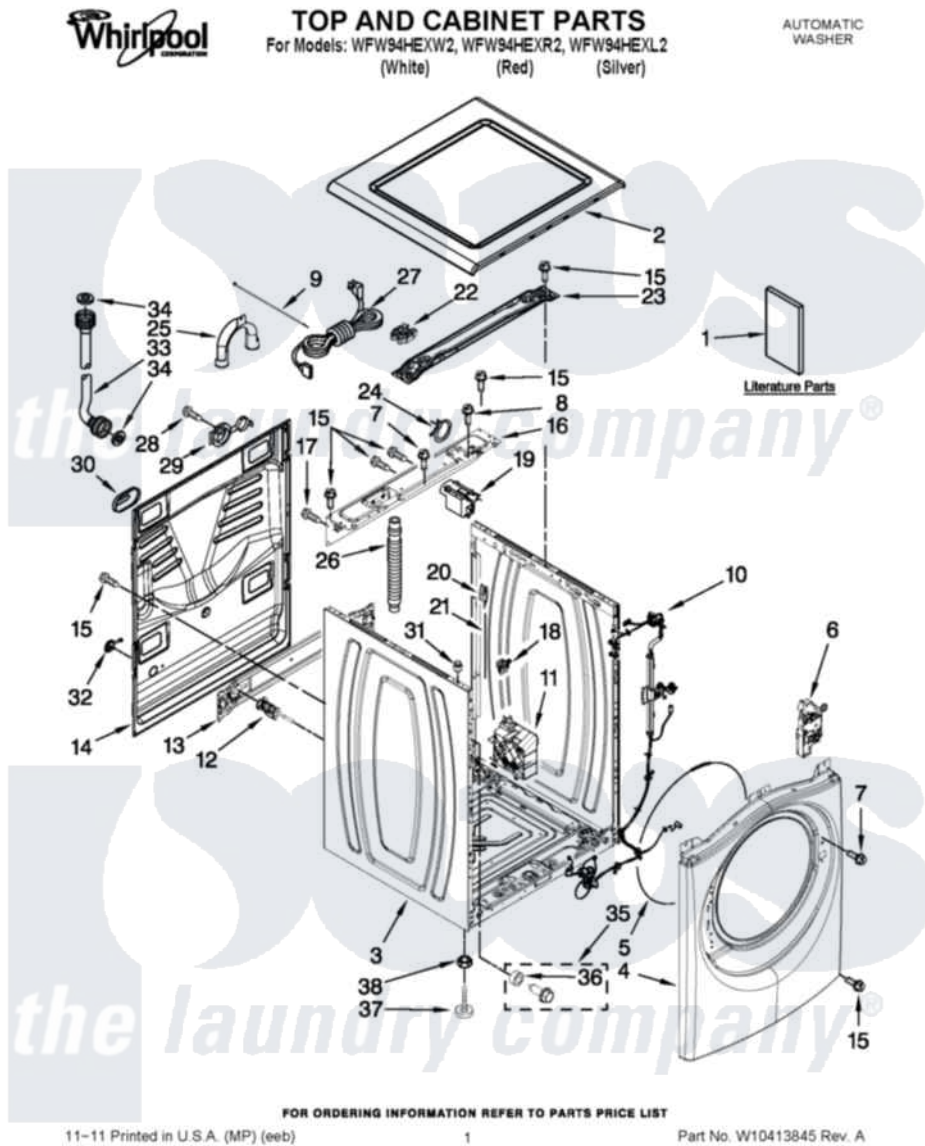

Whirlpool WFW94HEXW2 01 - TOP AND CABINET PARTS

Whirlpool Residential Whirlpool WFW94HEXW2 Washer Parts Parts Diagram 01 - TOP AND CABINET PARTS
 Click on the part number to view part

Item	Original Part Number	Replaced By	Status	Part Description
1	W10254447		Not Available	INSTALLATION INSTRUCTIONS (ENGLISH/FRENCH)
"	W10254448		Not Available	INSTALLATION INSTRUCTIONS (SPANISH)
"	W10254493		Not Available	USE & CARE GUIDE (ENGLISH/FRENCH)
"	W10254494		Not Available	USE & CARE GUIDE (SPANISH)
"	W10254474		Not Available	TECH SHEET
"	W10254514		Not Available	ENERGY GUIDE
2	W10208373			Top
"	W10337799			Top
"	W10316283			Top
3	W10237487	W10441110		Cabinet
"	W10337793			Cabinet
"	W10316281			Cabinet
4	W10208193			Panel, Front

"	W10337800	W10441112	Panel
"	W10316293		Panel, Front
5	W10237503		Retainer, Bellow To Front Panel
6	8183197	8183270	Lock, Door
7	8540282	8181661	Screw, Actuator
8	8540329		Screw, 8-18 X 7/16
9	W10339879		Tie, Cable
10	W10339734		Harness, Wiring
11	W10374126		Motor Control Unit
12	W10271590	W10498442	Bolt
13	W10237498		Brace, Transport
14	W10237492		Panel, Rear
15	W10142290		Screw, 8-18 X 5/16
16	W10354386		Brace, Rear
17	W10305097		Screw, M4.1-1.8 X 57
18	W10181028		Clip, Pressure Switch Hose
19	W10326464		Filter, Interference
20	W10304342		Switch, Pressure
21	W10251962		Hose, Pressure Switch
22	W10245452		Retainer, Spring
23	W10237490		Brace, Top
24	356138		Clamp, Hose
25	W10280024		U-Bend, Drain Hose
26	W10267638		Hose, Drain
27	W10326100	W10434975	Cord, Power
28	3351614		Screw, Gearcase Cover Mounting
29	W10275820		Cover, Power Cord- Transport
30	8182700	8540268	Cover, Transport
31	W10208380		Screw, Bush Assembly
32	W10304004		Cover, Power Cord
33	W10194208	89503	Hose-Inlet
"	8571378	89503	Hose-Inlet
34	W10242307	16123	Washer Inlet-Hose Miscellaneous Parts Must be Ordered Separately.
35	W10298211		Stud Assembly, Front Panel
36	W10323182		Spacer, Front Panel
37	W10001130		Foot, Leveling
38	3359452		Nut, Lock