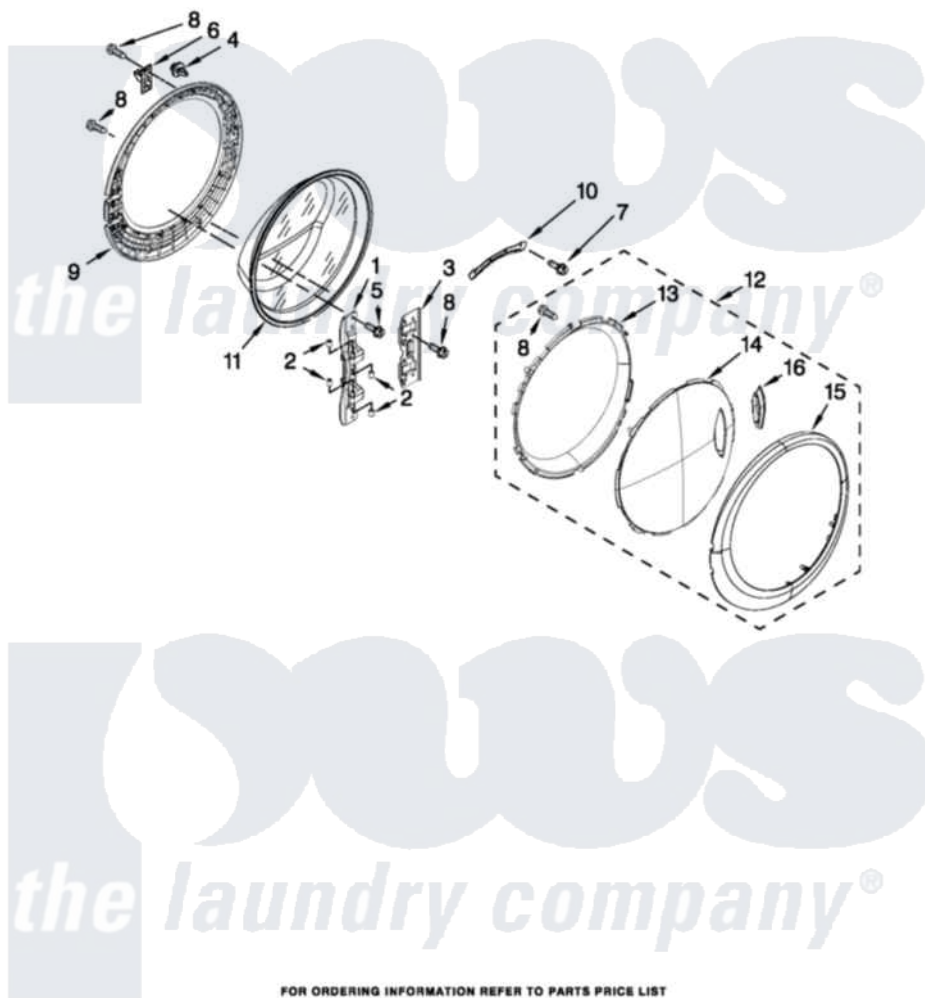

# Whirlpool WFW94HEXW2 02 - DOOR PARTS

## DOOR PARTS

For Models: WFW94HEXW2, WFW94HEXR2, WFW94HEXL2  
(White) (Red) (Silver)

W10413845

3

FOR ORDERING INFORMATION REFER TO PARTS PRICE LIST

Whirlpool [Residential Whirlpool WFW94HEXW2 Washer Parts](#) Parts Diagram 02 - DOOR PARTS  
Click on the part number to view part

Item	Original Part Number	Replaced By	Status	Part Description
1	<a href="#">W10208415</a>			Hinge Base
2	<a href="#">W10208398</a>			Cap, Hinge
3	<a href="#">W10208419</a>			Plate, Hinge Retainer
4	<a href="#">8572266</a>			Bumper, Door
5	<a href="#">W10288126</a>			Screw, 10-32 X 1/2
6	8183198	<a href="#">W10217552</a>		Hook, Door
7	8540513	<a href="#">8182214</a>		Screw
8	<a href="#">8534022</a>			Screw, 8-18 X 1/16
9	<a href="#">W10208275</a>			Frame, Door Back Support
10	W10003440	<a href="#">W10295703</a>		Clamp, Glass
11	<a href="#">W10208263</a>			Glass, Door
12	<a href="#">W10208408</a>			Door, Outer Assembly
13	<a href="#">W10208269</a>			Frame, Door Front Support
14	<a href="#">W10208270</a>			Door, Outer Screen
15	<a href="#">W10208410</a>			Trim Ring, Outer Door
16	<a href="#">W10208411</a>			Handle, Door