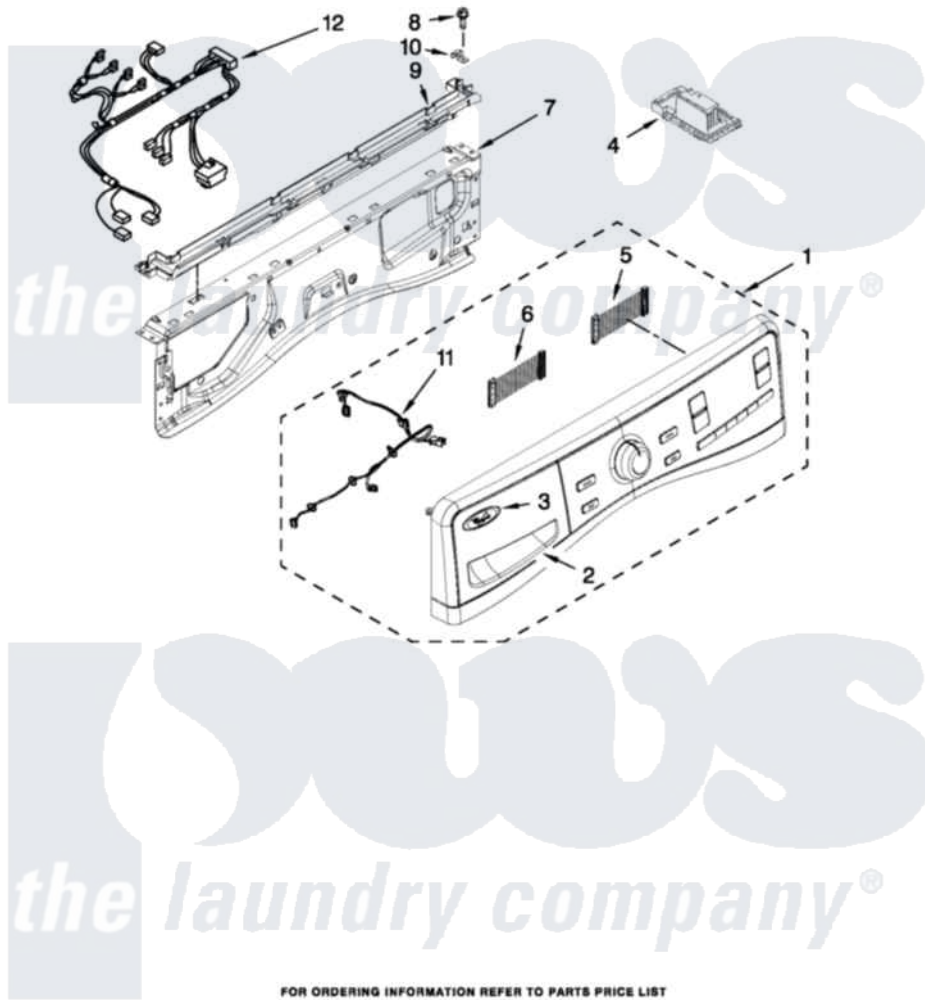

Whirlpool WFW94HEXW2 03 - CONTROL PANEL PARTS

CONTROL PANEL PARTS

For Models: WFW94HEXW2, WFW94HEXR2, WFW94HEXL2
(White) (Red) (Silver)

FOR ORDERING INFORMATION REFER TO PARTS PRICE LIST

4

W10413845

Whirlpool [Residential Whirlpool WFW94HEXW2 Washer Parts](#) Parts Diagram 03 - CONTROL PANEL PARTS
Click on the part number to view part

Item	Original Part Number	Replaced By	Status	Part Description
1	W10369551	W10388426		Console
"	W10369555	W10388439		Console
"	W10369553	W10388437		Console
2	W10311731			Handle, Dispenser Drawer
"	W10316353			Handle, Dispenser Drawer
"	W10327028			Handle, Dispenser Drawer
3	W10117943	8303811		Badge, Assembly
4	W10406632			Control Unit, Central
5	W10267937			Harness, Jumper
6	W10267938			Harness, UI Jumper
7	W10208197			Bracket, Console
8	W10142290			Screw, 8-18 X 5/16
9	W10317570			Water Channel
10	W10317566			Spring, Clip Water Channel
11	W10271989			Harness, Main UI
12	W10271979			Harness, Wiring