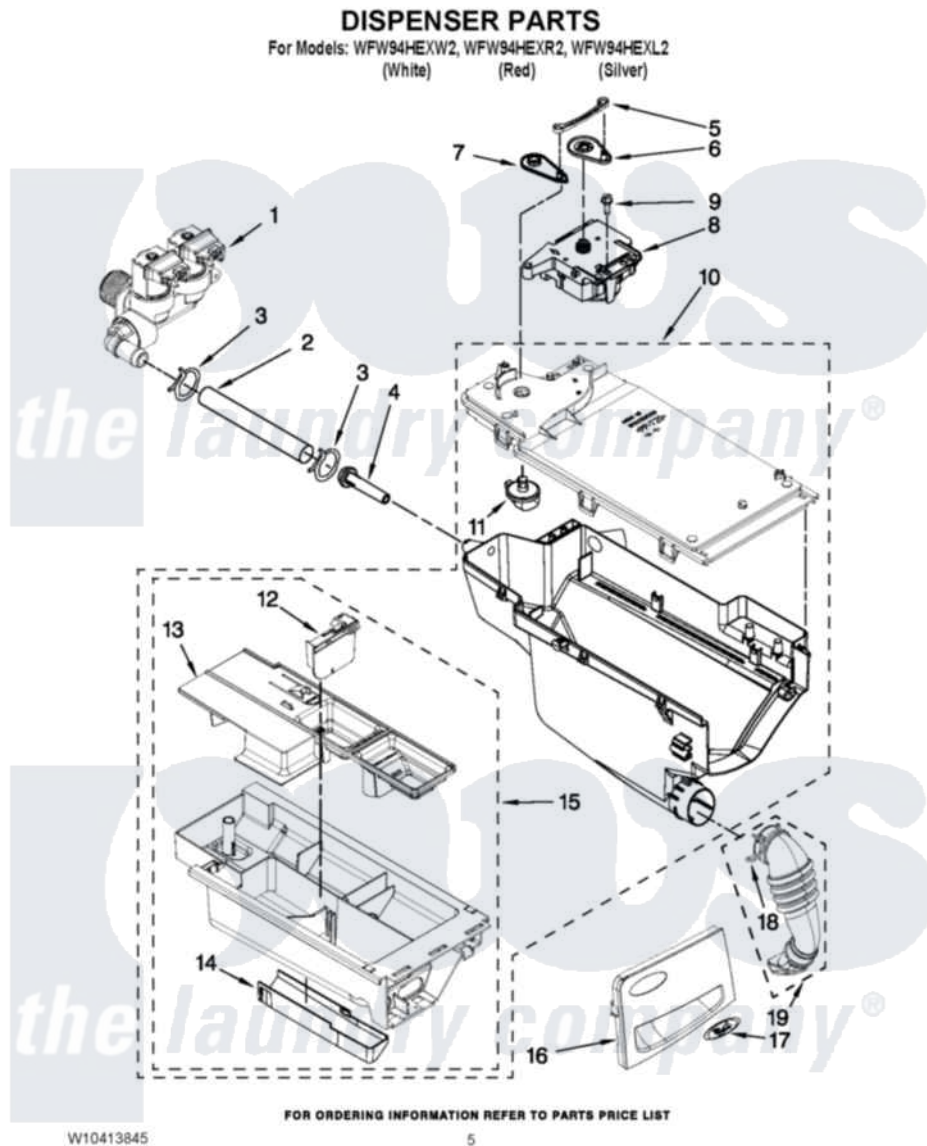

Whirlpool WFW94HEXW2 04 - DISPENSER PARTS

Whirlpool Residential Whirlpool WFW94HEXW2 Washer Parts Parts Diagram 04 - DISPENSER PARTS
Click on the part number to view part

Item	Original Part Number	Replaced By	Status	Part Description
1	W10289387			Valve, Water Inlet
2	W10239952			Hose, Inlet Valve To Dispenser
3	370450	596669		Clamp, Manifold
4	8183181			Nozzle, Inlet
5	8183183			Lever, Water Distribution
6	W10003190	8183184		Cam, Actuator
7	W10183517			Lever, Water Distribution
8	W10163975	W10352973		Actuator
9	8540282	8181661		Screw, Actuator
10	W10351811			Housing, Dispenser Assembly
11	W10003110	8181712		Nozzle, Distribution
12	W10015200	W10121596		Separator, With Selection Slider
13	W10289432			Siphon, Bleach/Softener
14	W10003140	8183179		Cover, Detergent Drawer
15	W10256686			Drawer, Detergent

16	W10311731		Handle, Dispenser Drawer
"	W10316353		Handle, Dispenser Drawer
"	W10327028		Handle, Dispenser Drawer
17	W10117943	8303811	Badge, Assembly
18	W10239910		Clamp, Hose
19	W10239966		Hose, Dispenser To Bellow