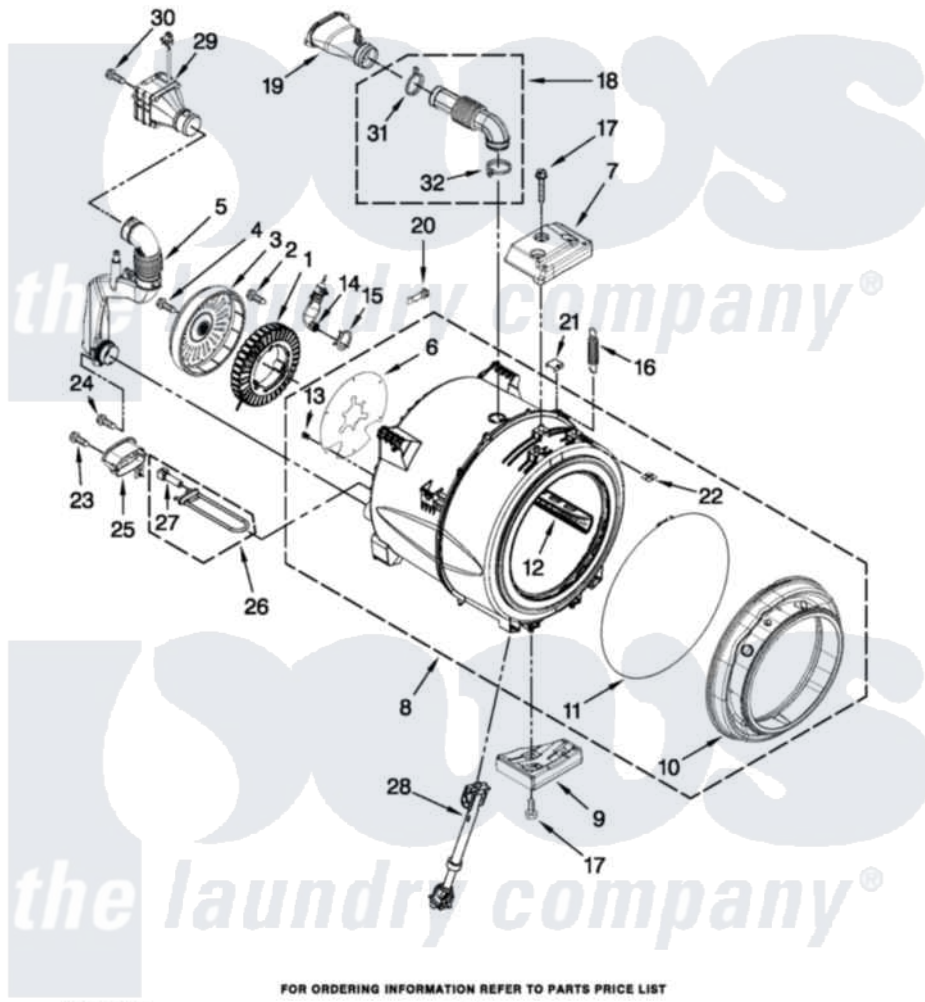

Whirlpool WFW94HEXW2 05 - TUB AND BASKET PARTS

TUB AND BASKET PARTS

For Models: WFW94HEXW2, WFW94HEXR2, WFW94HEXL2
(White) (Red) (Silver)

W10413845

7

Whirlpool [Residential Whirlpool WFW94HEXW2 Washer Parts](#) Parts Diagram 05 - TUB AND BASKET PARTS
Click on the part number to view part

Item	Original Part Number	Replaced By	Status	Part Description
1	W10213978	W10365754		Stator
2	W10253476			Screw, Stator Mounting
3	W10213980	W10365755		Rotor
4	W10253477			Screw, Rotor Mounting
5	W10261582			Pipe, Ventilation Assembly
6	W10267637			Shield, Motor
7	W10253014			Counterweight, Top
8	W10355005	W10409997		Tub-Outer
9	W10237535			Counterweight, Bottom
10	W10340443			Bellow
11	W10237502			Retainer, Bellow To Tub
12	W10292810			Baffle, Tub
13	W10273613			Retainer, Push In
14	W10260500			Airtrap Assembly
15	371499			Clamp, Hose
16	W10249487	W10365757		Spring

17	W10261496		Screw, Counterweight
18	W10352811		Vent-Hose Coupling Assembly
19	W10352818		Vent Tube And Cover
20	W10316388		Clip, Harness Diverter
21	8540092		Clamp, Tub
22	8540072	8182512	Nut, Push-In
23	9740848		Screw, Mixing Valve Mounting
24	W10306501		Screw, M4.1-1.8 X 16.5C
25	W10318155		Shield, Heater
26	W10253993	8182666	Element, Heating
27	8181705		Ntc
28	W10261492		Shock Absorber
29	W10261587		Fan, Ventilation Assembly
30	W10305097		Screw, M4.1-1.8 X 57
31	W10273034		Clamp, Vent Hose
32	W10353599		Clamp, Hose