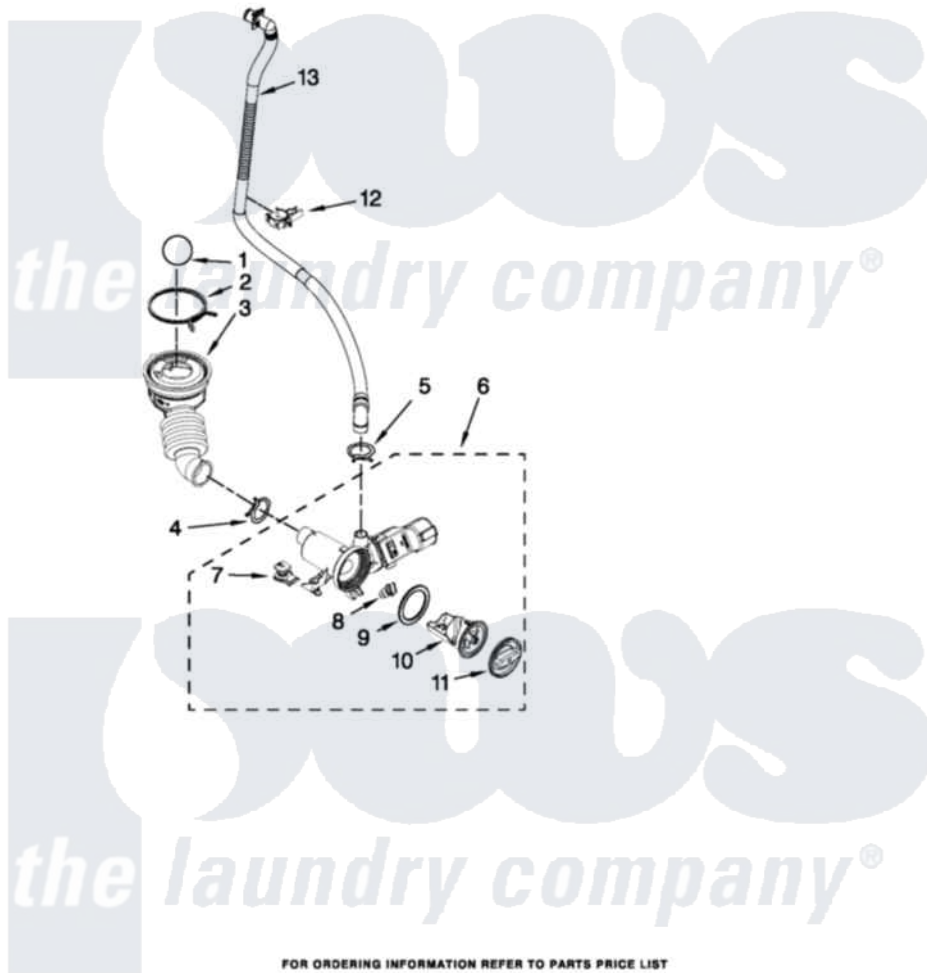

# Whirlpool WFW94HEXW2 06 - PUMP PARTS

## PUMP PARTS

For Models: WFW94HEXW2, WFW94HEXR2, WFW94HEXL2  
(White) (Red) (Silver)

W10413845

9

FOR ORDERING INFORMATION REFER TO PARTS PRICE LIST

Whirlpool [Residential Whirlpool WFW94HEXW2 Washer Parts](#) Parts Diagram 06 - PUMP PARTS  
Click on the part number to view part

Item	Original Part Number	Replaced By	Status	Part Description
1	W10003330	<a href="#">W10121657</a>		Ball
2	8181734	<a href="#">696392</a>		Hose Clamp
3	<a href="#">W10241029</a>			Hose, Tub To Pump
4	<a href="#">W10273036</a>			Clamp, Hose
5	<a href="#">356138</a>			Clamp, Hose
6	<a href="#">W10241025</a>			Pump
7	<a href="#">W10338326</a>			Grommet, Damper
8	<a href="#">8182816</a>			Grommet, Damper
9	<a href="#">8181736</a>			Seal, Filter Cap
10	<a href="#">W10241027</a>			Filter, Pump
11	<a href="#">W10338322</a>			Cap, Filter
12	<a href="#">W10241034</a>			Retainer, Drain Hose
13	<a href="#">W10267642</a>			Drain Hose